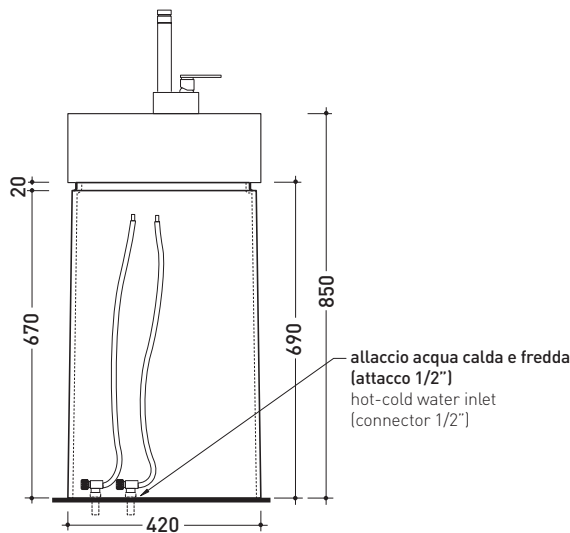

## 5050/COLC Twin Column

Free standing ceramic pedestal for Twin Set 42 basins (5050/42A - 5050/42C)  
**WASHBASIN NOT INCLUDED** (floor fixing kit art. 9005 and siphon art. FMT/SIF included)

Complements: **Line free-standing taps basin: ONE - NOKÈ - FOLD**  
**Line accessories: TWO - HOOP - NOKÈ - FOLD**

Technical accessories: **Stop & Go drain (PLSG)**  
**Ceramic Stop&Go drain (PLCE)**

Package dim. **45 x 45 x 72 cm** | Weight **26 kg** | Pz. Pallet n° **4**

UNI EN 14688 - CL20 Dop-No14688

Twin Column **5050/COLC**  
 + Twin Set 42 **5050/42A**

vista zenitale / zenital view

Twin Column **5050/COLC**  
 + Twin Set 42 **5050/42C**

vista zenitale / zenital view

vista frontale / frontal view

sezione longitudinale / section

sizes in mm

Please consider a 2% tolerance on indicated measurements