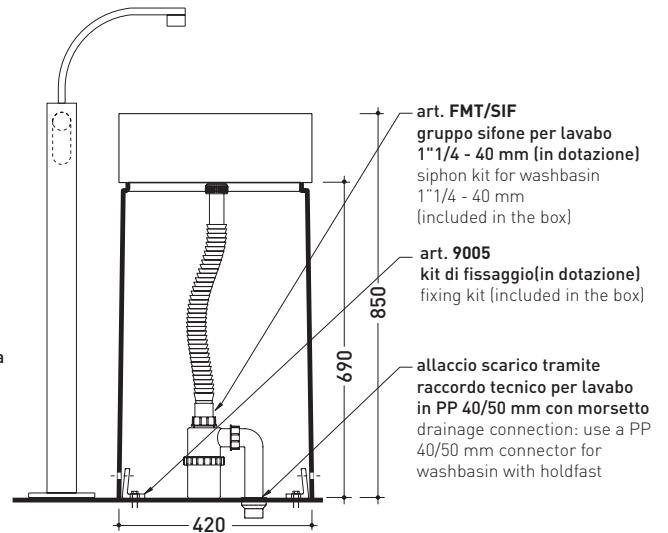

## 5050/COLC Twin Column

Free standing ceramic pedestal for Twin Set 42 basins (5050/42A - 5050/42C)  
**WASHBASIN NOT INCLUDED** (floor fixing kit art. 9005 and siphon art. FMT/SIF included)

Complements: **Line free-standing taps basin: ONE - NOKÈ - FOLD**  
**Line accessories: TWO - HOOP - NOKÈ - FOLD**

Technical accessories: **Stop & Go drain (PLSG)**  
**Ceramic Stop&Go drain (PLCE)**

Package dim. **45 x 45 x 72 cm** | Weight **26 kg** | Pz. Pallet n° **4**

UNI EN 14688 - CL20 Dop-No14688

Twin Column **5050/COLC**  
 + Twin Set 42 **5050/42A**

vista zenitale / zenital view

Twin Column **5050/COLC**  
 + Twin Set 42 **5050/42C**

vista zenitale / zenital view

vista frontale / frontal view

sezione longitudinale / section

sizes in mm

Please consider a 2% tolerance on indicated measurements