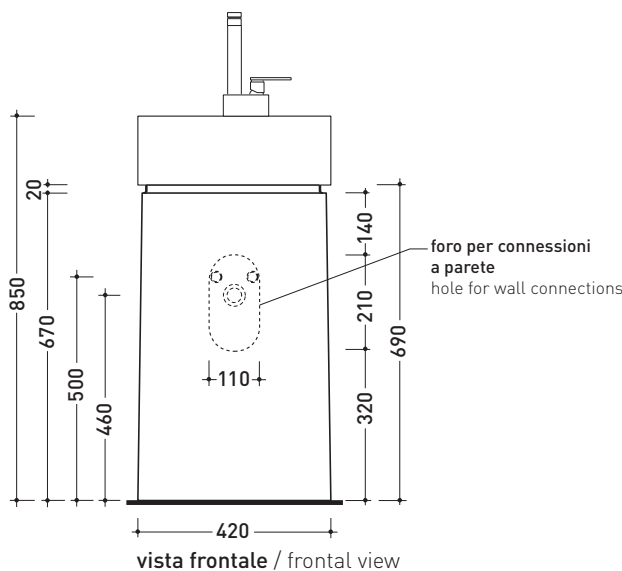

Technical accessories: **Chrome siphon (SIFL/CR) - Telescopic chrome siphon (SIFL066)**
Stop & Go drain (PLSG)
Ceramic Stop&Go drain (PLCE)
Two piece set chrome tap filters (RF026)

Package dim. 45 x 45 x 72 cm | Weight 24,9 kg | Pz. Pallet n° 4

UNI EN 14688 - CL20 Dop-No14688

WHILE STOCKS LAST

Twin Column **5050/COLP**
 + Twin Set 42 **5050/42A**

vista zenitale / zenital view

Twin Column **5050/COLP**
 + Twin Set 42 **5050/42C**

vista zenitale / zenital view

vista frontale / frontal view

sezione longitudinale / section

sizes in mm

Please consider a 2% tolerance on indicated measurements

CERAMIC: glossy finish

white black

matt finish

milky white carbone lava grey argilla nuvola fango rosso rubens petrolio