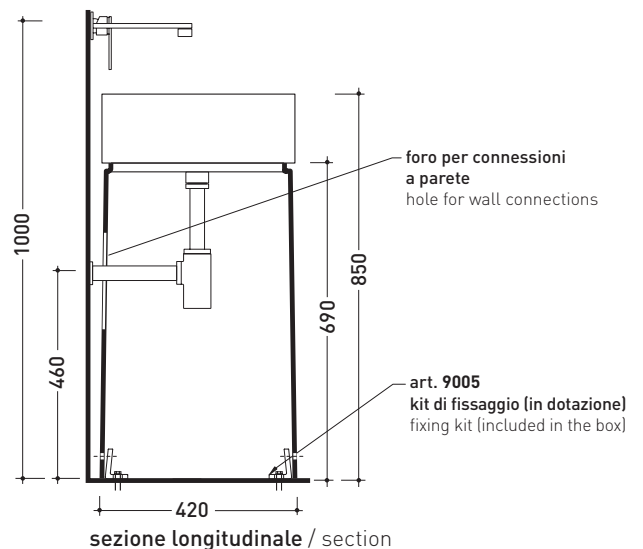

design L+R PALOMBA

1997

5050/COLP Twin Column

Ceramic pedestal to wall for Twin Set 42 basins (5050/42A - 5050/42C)
WASHBASIN NOT INCLUDED (floor fixing kit art. 9005 included)

Complements: **Line taps basin:** ONE - NOKÈ - FOLD - X1
Line accessories: TWO - HOOP - NOKÈ - FOLD

Technical accessories: **Chrome siphon (SIFL/CR) - Telescopic chrome siphon (SIFL066)**
Stop & Go drain (PLSG)
Ceramic Stop&Go drain (PLCE)
Two piece set chrome tap filters (RF026)

Package dim. 45 x 45 x 72 cm | Weight 24,9 kg | Pz. Pallet n° 4

UNI EN 14688 - CL20 Dop-No14688

WHILE STOCKS LAST

Twin Column **5050/COLP**
 + Twin Set 42 **5050/42A**

vista zenitale / zenital view

Twin Column **5050/COLP**
 + Twin Set 42 **5050/42C**

vista zenitale / zenital view

vista frontale / frontal view

sezione longitudinale / section

sizes in mm

Please consider a 2% tolerance on indicated measurements

CERAMIC: glossy finish

white black

matt finish

milky white carbone lava grey argilla nuvola fango rosso rubens petrolio