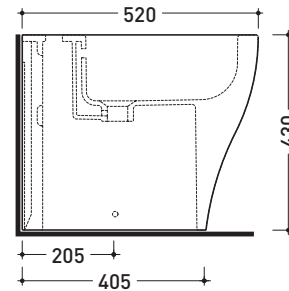

AP217

Back to wall single-hole bidet

• WITH OVERFLOW • WITHOUT TAP HOLE ON DEMAND

Complements: **Niagara panel bidet (TR40)**
Line taps bidet: ONE - NOKÈ - SI - FOLD - X1
Line accessories: TWO - HOOP - NOKÈ - FOLD

Technical accessories:
Floor fixing kit (9003)
Short chrome siphon for bidet (SIFB/CR)
Stop & Go drain (PLSG)
Stop&Go CERAMIC drain (PLCE)
Two piece set chrome tap filters (RF026)

Package dim.

Weight 25 kg

Pz. Pallet n° 15

CE UNI EN 14528 - CL20 Dop-No14528

vista zenitale / zenital view

vista laterale / lateral view

sezione longitudinale / section

vista retro / back view

sizes in mm

Please consider a 2% tolerance on indicated measurements