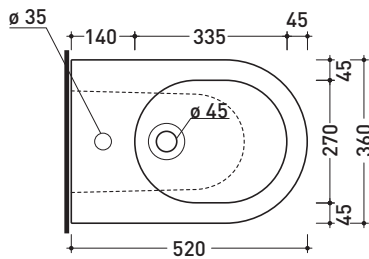

AP217

Back to wall single-hole bidet

• WITH OVERFLOW • WITHOUT TAP HOLE ON DEMAND

Complements: **Niagara panel bidet (TR40)**
Line taps bidet: ONE - NOKÈ - SI - FOLD - X1
Line accessories: TWO - HOOP - NOKÈ - FOLD

Pz. Pallet n° 15

CE UNI EN 14528 - CL20 Dop-No14528

vista zenitale / zenital view

vista laterale / lateral view

sezione longitudinale / section

vista retro / back view

sizes in mm

Please consider a 2% tolerance on indicated measurements