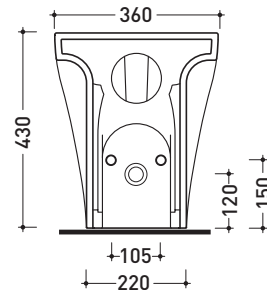

Technical accessories:
Floor fixing kit (9003)
Short chrome siphon for bidet (SIFB/CR)
Stop & Go drain (PLSG)
Stop&Go CERAMIC drain (PLCE)
Two piece set chrome tap filters (RF026)

Package dim.

Weight 25 kg

Pz. Pallet n° 15

CE UNI EN 14528 - CL20 Dop-No14528

vista zenitale / zenital view

vista laterale / lateral view

sezione longitudinale / section

vista retro / back view

sizes in mm

Please consider a 2% tolerance on indicated measurements