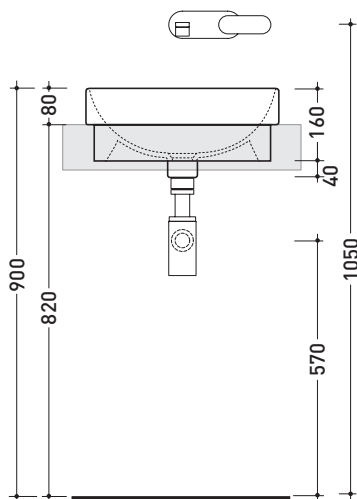

## 5055/42C Twin Set 42

Recessed basin 42 cm

• WITH OVERFLOW • WITHOUT TAP LEDGE

Complements: **Line taps basin:** ONE - NOKÈ - FOLD - X1  
**Line accessories:** TWO - HOOP - NOKÈ - FOLD

Technical accessories: **Chrome siphon (SIFL/CR) - Telescopic chrome siphon (SIFL066)**  
**Stop & Go drain (PLSG)**  
**Ceramic Stop&Go drain (PLCE)**  
**Two piece set chrome tap filters (RF026)**

Package dim. 44 x 20 x 44 cm | Weight 11 kg | Pz. Pallet n° 30

CE UNI EN 14688 - CL20 Dop-No14688

WHILE STOCKS LAST

vista zenitale / zenital view

foro consigliato sul piano  $\varnothing$  405  
 suggested hole on the top  $\varnothing$  405

vista zenitale / zenital view

vista frontale / frontal view

sezione longitudinale / section

sizes in mm

Please consider a 2% tolerance on indicated measurements

CERAMIC: glossy finish

white black

matt finish