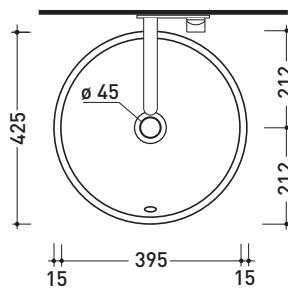

## 5055/42C Twin Set 42

Recessed basin 42 cm

• WITH OVERFLOW • WITHOUT TAP LEDGE

Complements: **Line taps basin:** ONE - NOKÈ - FOLD - X1  
**Line accessories:** TWO - HOOP - NOKÈ - FOLD

Technical accessories: **Chrome siphon (SIFL/CR) - Telescopic chrome siphon (SIFL066)**  
**Stop & Go drain (PLSG)**  
**Ceramic Stop&Go drain (PLCE)**  
**Two piece set chrome tap filters (RF026)**

Package dim. 44 x 20 x 44 cm | Weight 11 kg | Pz. Pallet n° 30

CE UNI EN 14688 - CL20 Dop-No14688

WHILE STOCKS LAST

vista zenitale / zenital view

foro consigliato sul piano  $\varnothing$  405  
 suggested hole on the top  $\varnothing$  405

vista zenitale / zenital view

vista frontale / frontal view

sezione longitudinale / section

sizes in mm

Please consider a 2% tolerance on indicated measurements

CERAMIC: glossy finish

white black

matt finish