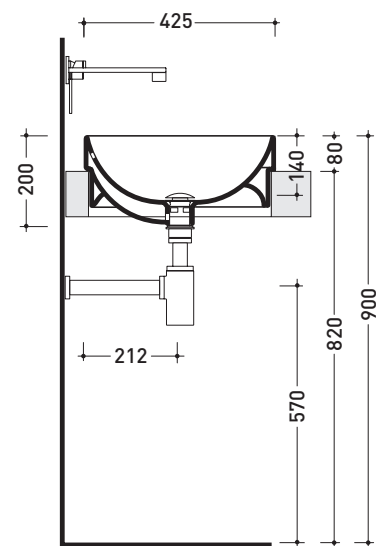

## 5055/42C Twin Set 42

Recessed basin 42 cm

• WITH OVERFLOW • WITHOUT TAP LEDGE

Complements: **Line taps basin:** ONE - NOKÈ - FOLD - X1  
**Line accessories:** TWO - HOOP - NOKÈ - FOLD

Technical accessories: **Chrome siphon (SIFL/CR) - Telescopic chrome siphon (SIFL066)**  
**Stop & Go drain (PLSG)**  
**Ceramic Stop&Go drain (PLCE)**  
**Two piece set chrome tap filters (RF026)**

Package dim. 44 x 20 x 44 cm | Weight 11 kg | Pz. Pallet n° 30

CE UNI EN 14688 - CL20 Dop-No14688

WHILE STOCKS LAST

vista zenitale / zenital view

foro consigliato sul piano  $\varnothing$  405  
 suggested hole on the top  $\varnothing$  405

vista zenitale / zenital view

vista frontale / frontal view

sezione longitudinale / section

sizes in mm

Please consider a 2% tolerance on indicated measurements

CERAMIC: glossy finish

white black

matt finish