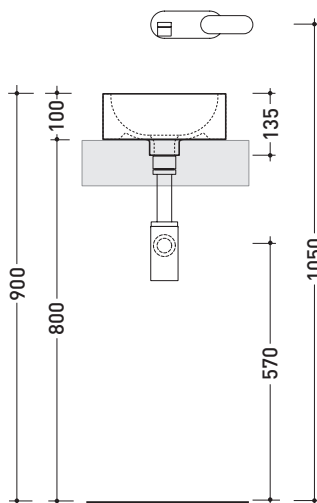

design L+R PALOMBA

1997

5059222 Mini Twin 30

Countertop basin cm 27

• WITHOUT OVERFLOW • WITHOUT TAP LEDGE

Complements: Line accessories: TWO - HOOP - NOKÈ - FOLD

Technical accessories: Chrome siphon (SIFL/CR) - Telescopic chrome siphon (SIFL066)
 Stop & Go drain (PLSG)
 Ceramic Stop&Go drain (PLCE)
 Chrome waste with automatic integrated overflow (PLTPCR)
 Waste with automatic integrated overflow and ceramic cover (PLTPCE)
 Two piece set chrome tap filters (RF026)

Package dim. 25 x 15 x 33,5 cm | Weight 4,4 kg | Pz. Pallet n° 54

UNI EN 14688 - CL00 Dop-No14688

COLOURED WHILE STOCKS LAST

vista zenitale / zenital view

foro consigliato sul piano ø 110
 suggested hole on the top ø 110

vista zenitale / zenital view

vista frontale / frontal view

sezione longitudinale / section

sizes in mm

Please consider a 2% tolerance on indicated measurements

CERAMIC: glossy finish

matt finish

white black