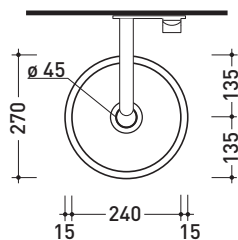

design L+R PALOMBA

1997

5059222 Mini Twin 30

Countertop basin cm 27

• WITHOUT OVERFLOW • WITHOUT TAP LEDGE

Complements: Line accessories: TWO - HOOP - NOKÈ - FOLD

Technical accessories: Chrome siphon (SIFL/CR) - Telescopic chrome siphon (SIFL066)
 Stop & Go drain (PLSG)
 Ceramic Stop&Go drain (PLCE)
 Chrome waste with automatic integrated overflow (PLTPCR)
 Waste with automatic integrated overflow and ceramic cover (PLTPCE)
 Two piece set chrome tap filters (RF026)

Package dim. 25 x 15 x 33,5 cm | Weight 4,4 kg | Pz. Pallet n° 54

UNI EN 14688 - CL00 Dop-No14688

COLOURED WHILE STOCKS LAST

vista zenitale / zenital view

foro consigliato sul piano ø 110
 suggested hole on the top ø 110

vista zenitale / zenital view

vista frontale / frontal view

sezione longitudinale / section

sizes in mm

Please consider a 2% tolerance on indicated measurements

CERAMIC: glossy finish

matt finish

white black