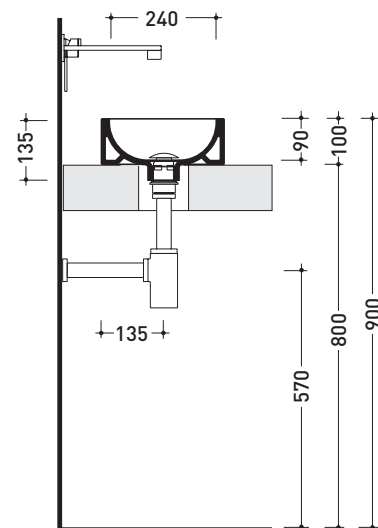

design L+R PALOMBA

1997

5059222 Mini Twin 30

Countertop basin cm 27

• WITHOUT OVERFLOW • WITHOUT TAP LEDGE

Complements: Line accessories: TWO - HOOP - NOKÈ - FOLD

Technical accessories: Chrome siphon (SIFL/CR) - Telescopic chrome siphon (SIFL066)
 Stop & Go drain (PLSG)
 Ceramic Stop&Go drain (PLCE)
 Chrome waste with automatic integrated overflow (PLTPCR)
 Waste with automatic integrated overflow and ceramic cover (PLTPCE)
 Two piece set chrome tap filters (RF026)

Package dim. 25 x 15 x 33,5 cm | Weight 4,4 kg | Pz. Pallet n° 54

UNI EN 14688 - CL00 Dop-No14688

COLOURED WHILE STOCKS LAST

vista zenitale / zenital view

foro consigliato sul piano ø 110
 suggested hole on the top ø 110

vista zenitale / zenital view

vista frontale / frontal view

sezione longitudinale / section

sizes in mm

Please consider a 2% tolerance on indicated measurements

CERAMIC: glossy finish

matt finish

white black