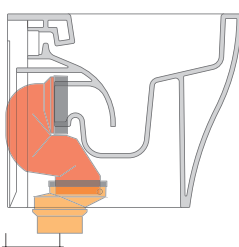

connessioni di scarico
da acquistare
separatamente
drainage connector
to be purchased separately

da/from 50 a/to 320 mm

sezione longitudinale / section

sizes in mm

Please consider a 2% tolerance on indicated measurements

da/from 50 a/to 80 mm

LK8010 (SET: LKR90+LKR20)

da/from 80 a/to 100 mm

LK1012 (SET: LKR90+LKR40)

da/from 100 a/to 120 mm

LK1214 (SET: LKRS+LKR40)

da/from 120 a/to 140 mm

LK1416 (SET: LKRS+LKR20)

da/from 140 a/to 160 mm

LK1618 (SET: LKRS)

da/from 160 a/to 180 mm

LK1820 (SET: LKRS+LKR20)

da/from 180 a/to 200 mm

LK2022 (SET: LKRS+LKR40)

da/from 200 a/to 220 mm

LK2233 (SET: LKR90+LKR33)

da/from 220 a/to 320* mm

ATTENTION: THE DRAINAGE CONNECTORS ARE NOT INCLUDED