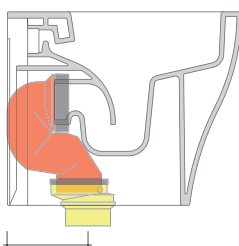

connessioni di scarico
da acquistare
separatamente
drainage connector
to be purchased separately

da/from 50 a/to 320 mm

sezione longitudinale / section

sizes in mm

Please consider a 2% tolerance on indicated measurements

da/from 50 a/to 80 mm

LK8010 (SET: LKR90+LKR20)

da/from 80 a/to 100 mm

LK1012 (SET: LKR90+LKR40)

da/from 100 a/to 120 mm

LK1214 (SET: LKRS+LKR40)

da/from 120 a/to 140 mm

LK1416 (SET: LKRS+LKR20)

da/from 140 a/to 160 mm

LK1618 (SET: LKRS)

da/from 160 a/to 180 mm

LK1820 (SET: LKRS+LKR20)

da/from 180 a/to 200 mm

LK2022 (SET: LKRS+LKR40)

da/from 200 a/to 220 mm

LK2233 (SET: LKR90+LKR33)

da/from 220 a/to 320* mm

ATTENTION: THE DRAINAGE CONNECTORS ARE NOT INCLUDED