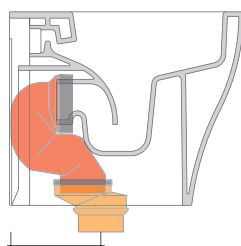

da/from 50 a/to 80 mm

LK8010 (SET: LKR90+LKR20)

da/from 80 a/to 100 mm

LK1012 (SET: LKR90+LKR40)

da/from 100 a/to 120 mm

LK1214 (SET: LKRS+LKR40)

da/from 120 a/to 140 mm

LK1416 (SET: LKRS+LKR20)

da/from 140 a/to 160 mm

LK1618 (SET: LKRS)

da/from 160 a/to 180 mm

LK1820 (SET: LKRS+LKR20)

da/from 180 a/to 200 mm

LK2022 (SET: LKRS+LKR40)

da/from 200 a/to 220 mm

LK2233 (SET: LKR90+LKR33)

da/from 220 a/to 320* mm

ATTENTION: THE DRAINAGE CONNECTORS ARE NOT INCLUDED