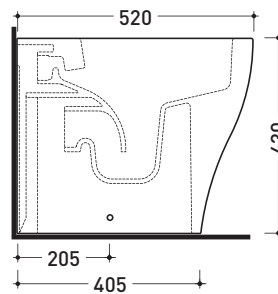

Technical accessories:

- *Kit suitable for wall trap H 230 mm (LKR00)
- *Kit suitable for floor trap from 50 to 80 mm (LKR90)
- *Kit suitable for floor trap from 80 to 100 mm (LK8010)
- *Kit suitable for floor trap from 100 to 120 mm (LK1012)
- *Kit suitable for floor trap from 120 to 140 mm (LK1214)
- *Kit suitable for floor trap from 140 to 160 mm (LK1416)
- *Kit suitable for floor trap from 160 to 180 mm (LKRS)
- *Kit suitable for floor trap from 180 to 200 mm (LK1820)
- *Kit suitable for floor trap from 200 to 220 mm (LK2022)
- *Kit suitable for floor trap from 220 to 320 mm (LK2233)
- Floor fixing kit (9003)

Dim. Imballo

Peso 28 kg

Pz. Pallet n° 15

UNI EN 997

Dop-No997

pag. 1/2

Flaminia does not recommend combining this toilet model with rapid-flow/flushometer systems or traditional high tanks

vista zenitale / zenital view

vista laterale / lateral view

vista retro / back view

SCARICO A PARETE
PREDISPOSTO PER WC SOSPESO
WALL DISCHARGE ARRANGEMENT
FOR WALL-HUNG WC

sezione longitudinale / section

SCARICO A PAVIMENTO
PREDISPOSTO DA 5 A 32 CM
ARRANGEMENT DISCHARGE
TO FLOOR FROM 5 TO 32 CM

connessioni di scarico
da acquistare
separatamente
drainage connector
to be purchased separately

da/from 50 a/to 320 mm

sezione longitudinale / section

sizes in mm

Please consider a 2% tolerance on indicated measurements