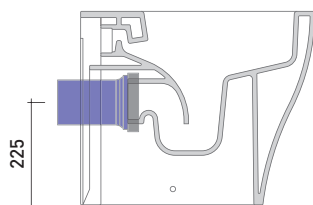

KIT SUITABLE FOR WALL TRAP

LKR00 (SET: LKR00)