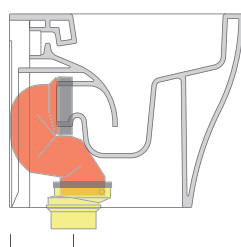

connessioni di scarico
da acquistare
separatamente
drainage connector
to be purchased separately

da/from 50 a/to 320 mm

sezione longitudinale / section

sizes in mm

Please consider a 2% tolerance on indicated measurements

da/from 50 a/to 80 mm

LK8010 (SET: LKR90+LKR20)

da/from 80 a/to 100 mm

LK1012 (SET: LKR90+LKR40)

da/from 100 a/to 120 mm

LK1214 (SET: LKRS+LKR40)

da/from 120 a/to 140 mm

LK1416 (SET: LKRS+LKR20)

da/from 140 a/to 160 mm

LK1618 (SET: LKRS)

da/from 160 a/to 180 mm

LK1820 (SET: LKRS+LKR20)

da/from 180 a/to 200 mm

LK2022 (SET: LKRS+LKR40)

da/from 200 a/to 220 mm

LK2233 (SET: LKR90+LKR33)

da/from 220 a/to 320* mm

ATTENTION: THE DRAINAGE CONNECTORS ARE NOT INCLUDED