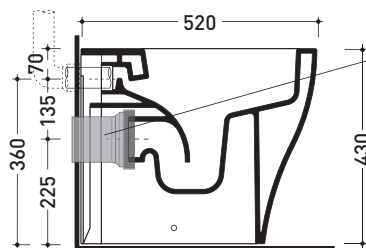

Dim. Imballo

Peso 28 kg

Pz. Pallet n° 15

UNI EN 997

Dop-No997

pag. 1/2

Flaminia does not recommend combining this toilet model with rapid-flow/flushometer systems or traditional high tanks

vista zenitale / zenital view

vista laterale / lateral view

vista retro / back view

SCARICO A PARETE
PREDISPOSTO PER WC SOSPESO
WALL DISCHARGE ARRANGEMENT
FOR WALL-HUNG WC

sezione longitudinale / section

SCARICO A PAVIMENTO
PREDISPOSTO DA 5 A 32 CM
ARRANGEMENT DISCHARGE
TO FLOOR FROM 5 TO 32 CM

connessioni di scarico
da acquistare
separatamente
drainage connector
to be purchased separately

da/from 50 a/to 320 mm

sezione longitudinale / section

sizes in mm

Please consider a 2% tolerance on indicated measurements

da/from 220 a/to 320* mm

ATTENTION: THE DRAINAGE CONNECTORS ARE NOT INCLUDED