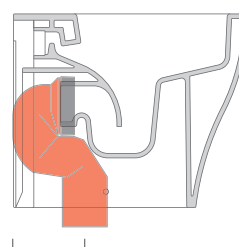

connessioni di scarico
da acquistare
separatamente
drainage connector
to be purchased separately

da/from 50 a/to 320 mm

sezione longitudinale / section

sizes in mm

Please consider a 2% tolerance on indicated measurements

da/from 50 a/to 80 mm

LK8010 (SET: LKR90+LKR20)

da/from 80 a/to 100 mm

LK1012 (SET: LKR90+LKR40)

da/from 100 a/to 120 mm

LK1214 (SET: LKRS+LKR40)

da/from 120 a/to 140 mm

LK1416 (SET: LKRS+LKR20)

da/from 140 a/to 160 mm

LK1618 (SET: LKRS)

da/from 160 a/to 180 mm

LK1820 (SET: LKRS+LKR20)

da/from 180 a/to 200 mm

LK2022 (SET: LKRS+LKR40)

da/from 200 a/to 220 mm

LK2233 (SET: LKR90+LKR33)

da/from 220 a/to 320* mm

ATTENTION: THE DRAINAGE CONNECTORS ARE NOT INCLUDED