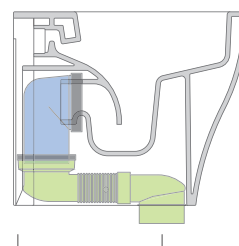

vista laterale / lateral view

vista retro / back view

SCARICO A PARETE
PREDISPOSTO PER WC SOSPESO
WALL DISCHARGE ARRANGEMENT
FOR WALL-HUNG WC

sezione longitudinale / section

SCARICO A PAVIMENTO
PREDISPOSTO DA 5 A 32 CM
ARRANGEMENT DISCHARGE
TO FLOOR FROM 5 TO 32 CM

da/from 50 a/to 80 mm

LK8010 (SET: LKR90+LKR20)

da/from 80 a/to 100 mm

LK1012 (SET: LKR90+LKR40)

da/from 100 a/to 120 mm

LK1214 (SET: LKRS+LKR40)

da/from 120 a/to 140 mm

LK1416 (SET: LKRS+LKR20)

da/from 140 a/to 160 mm

LK1618 (SET: LKRS)

da/from 160 a/to 180 mm

LK1820 (SET: LKRS+LKR20)

da/from 180 a/to 200 mm

LK2022 (SET: LKRS+LKR40)

da/from 200 a/to 220 mm

LK2233 (SET: LKR90+LKR33)

da/from 220 a/to 320* mm

ATTENTION: THE DRAINAGE CONNECTORS ARE NOT INCLUDED