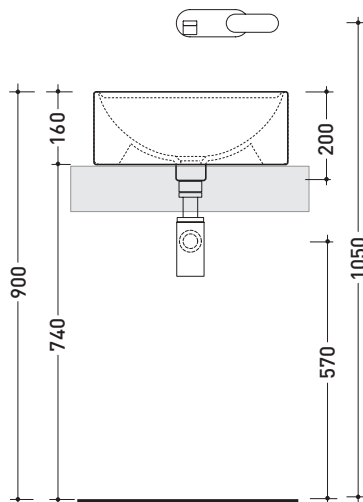

## 5050/42C Twin Set 42

Countertop basin 42 cm

• WITH OVERFLOW • WITHOUT TAP LEDGE

Complements: **Line taps basin:** ONE - NOKÈ - FOLD - X1  
**Line accessories:** TWO - HOOP - NOKÈ - FOLD

Technical accessories: **Chrome siphon (SIFL/CR) - Telescopic chrome siphon (SIFL066)**  
**Stop & Go drain (PLSG)**  
**Ceramic Stop&Go drain (PLCE)**  
**Two piece set chrome tap filters (RF026)**

Package dim. 44 x 20 x 45 cm | Weight 11 kg | Pz. Pallet n° 30

CE UNI EN 14688 - CL20 Dop-No14688

WHILE STOCKS LAST

vista zenitale / zenital view

foro consigliato sul piano ø 380  
 suggested hole on the top ø 380

vista zenitale / zenital view

vista frontale / frontal view

sezione longitudinale / section

sizes in mm

Please consider a 2% tolerance on indicated measurements

CERAMIC: glossy finish

white black

matt finish