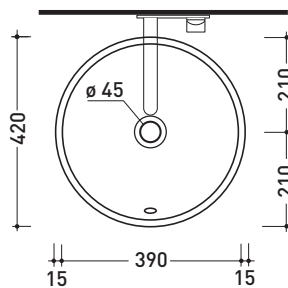

## 5050/42C Twin Set 42

Countertop basin 42 cm

• WITH OVERFLOW • WITHOUT TAP LEDGE

Complements: **Line taps basin:** ONE - NOKÈ - FOLD - X1  
**Line accessories:** TWO - HOOP - NOKÈ - FOLD

Technical accessories: **Chrome siphon (SIFL/CR) - Telescopic chrome siphon (SIFL066)**  
**Stop & Go drain (PLSG)**  
**Ceramic Stop&Go drain (PLCE)**  
**Two piece set chrome tap filters (RF026)**

Package dim. 44 x 20 x 45 cm | Weight 11 kg | Pz. Pallet n° 30

CE UNI EN 14688 - CL20 Dop-No14688

WHILE STOCKS LAST

vista zenitale / zenital view

foro consigliato sul piano ø 380  
 suggested hole on the top ø 380

vista zenitale / zenital view

vista frontale / frontal view

sezione longitudinale / section

sizes in mm

Please consider a 2% tolerance on indicated measurements

CERAMIC: glossy finish

white black

matt finish