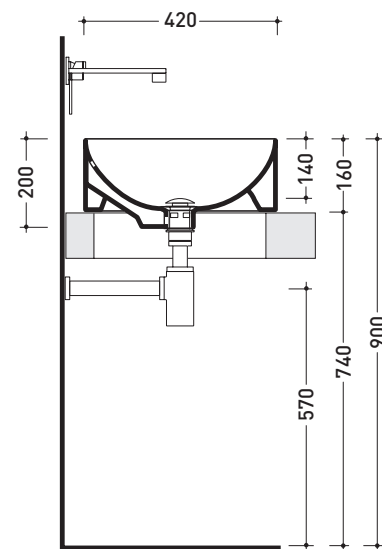

## 5050/42C Twin Set 42

Countertop basin 42 cm

• WITH OVERFLOW • WITHOUT TAP LEDGE

Complements: **Line taps basin:** ONE - NOKÈ - FOLD - X1  
**Line accessories:** TWO - HOOP - NOKÈ - FOLD

Technical accessories: **Chrome siphon (SIFL/CR) - Telescopic chrome siphon (SIFL066)**  
**Stop & Go drain (PLSG)**  
**Ceramic Stop&Go drain (PLCE)**  
**Two piece set chrome tap filters (RF026)**

Package dim. 44 x 20 x 45 cm | Weight 11 kg | Pz. Pallet n° 30

CE UNI EN 14688 - CL20 Dop-No14688

WHILE STOCKS LAST

vista zenitale / zenital view

foro consigliato sul piano ø 380  
 suggested hole on the top ø 380

vista zenitale / zenital view

vista frontale / frontal view

sezione longitudinale / section

sizes in mm

Please consider a 2% tolerance on indicated measurements

CERAMIC: glossy finish

white black

matt finish