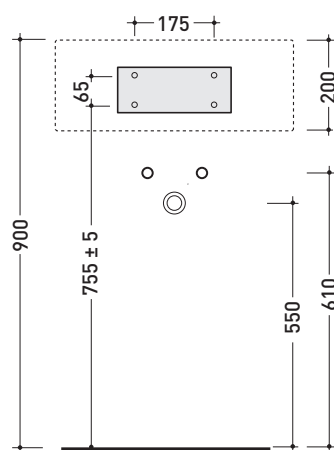

design L+R PALOMBA

1997

5050/S + TS01/52 Twin Set 52

Wall hung single-hole basin 52 cm + wall fixing bracket

• WITH OVERFLOW • WITH TAP LEDGE

Complements: **Line taps basin:** ONE - NOKÈ - FOLD - X1
Line accessories: TWO - HOOP - NOKÈ - FOLD

Technical accessories: **Chrome siphon (SIFL/CR) - Telescopic chrome siphon (SIFL066)**
Stop & Go drain (PLSG)
Ceramic Stop&Go drain (PLCE)
Two piece set chrome tap filters (RF026)

Package dim. basin	55 x 22,5 x 55 cm	Weight 19,5 kg	Pz. Palet n° 18
Package dim. bracket	38 x 15 x 8 cm	Weight 2,4 kg	Pz. Palet n° -

UNI EN 14688 - CL20 Dop-No14688

vista zenitale / zenital view

vista frontale fissaggio staffa
fixing bracket frontal view

staffa di fissaggio
fixing bracket

sezione longitudinale / section

sizes in mm

CERAMIC: glossy finish

white

Please consider a 2% tolerance on indicated measurements