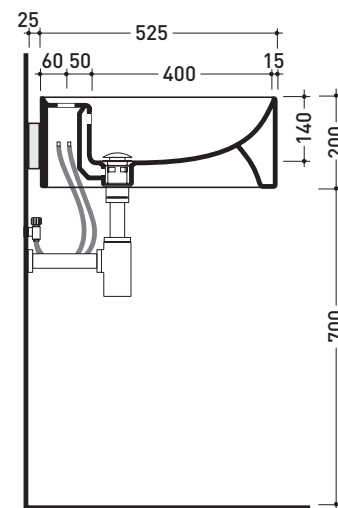

design L+R PALOMBA

1997

5050/S + TS01/52 Twin Set 52

Wall hung single-hole basin 52 cm + wall fixing bracket

• WITH OVERFLOW • WITH TAP LEDGE

Complements: **Line taps basin:** ONE - NOKÈ - FOLD - X1
Line accessories: TWO - HOOP - NOKÈ - FOLD

Technical accessories: **Chrome siphon (SIFL/CR) - Telescopic chrome siphon (SIFL066)**
Stop & Go drain (PLSG)
Ceramic Stop&Go drain (PLCE)
Two piece set chrome tap filters (RF026)

Package dim. basin	55 x 22,5 x 55 cm	Weight 19,5 kg	Pz. Palet n° 18
Package dim. bracket	38 x 15 x 8 cm	Weight 2,4 kg	Pz. Palet n° -

UNI EN 14688 - CL20 Dop-No14688

vista zenitale / zenital view

vista frontale fissaggio staffa
fixing bracket frontal view

staffa di fissaggio
fixing bracket

sezione longitudinale / section

sizes in mm

CERAMIC: glossy finish

white

Please consider a 2% tolerance on indicated measurements