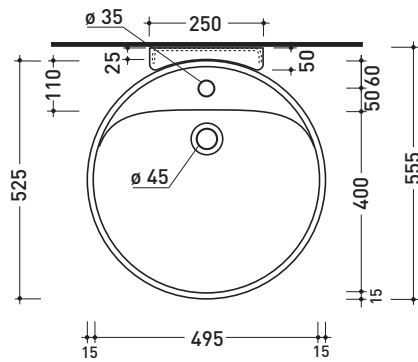

design L+R PALOMBA

1997

5050/S + TS01/52 Twin Set 52

Wall hung single-hole basin 52 cm + wall fixing bracket

• WITH OVERFLOW • WITH TAP LEDGE

Complements: **Line taps basin:** ONE - NOKÈ - FOLD - X1
Line accessories: TWO - HOOP - NOKÈ - FOLD

Technical accessories: **Chrome siphon (SIFL/CR) - Telescopic chrome siphon (SIFL066)**
Stop & Go drain (PLSG)
Ceramic Stop&Go drain (PLCE)
Two piece set chrome tap filters (RF026)

Package dim. basin	55 x 22,5 x 55 cm	Weight 19,5 kg	Pz. Palet n° 18
Package dim. bracket	38 x 15 x 8 cm	Weight 2,4 kg	Pz. Palet n° -

UNI EN 14688 - CL20 Dop-No14688

vista zenitale / zenital view

vista frontale fissaggio staffa
fixing bracket frontal view

staffa di fissaggio
fixing bracket

sezione longitudinale / section

sizes in mm

CERAMIC: glossy finish

white

Please consider a 2% tolerance on indicated measurements