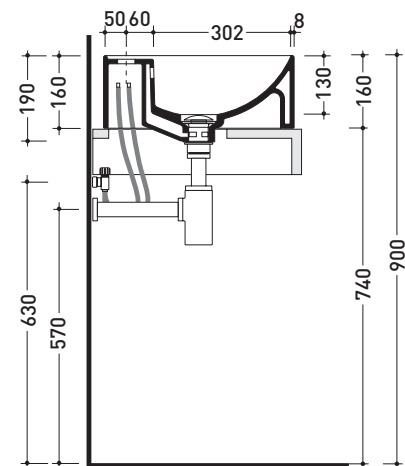

design L+R PALOMBA

2020

TW42A Twin Set Slim 42

Countertop single-hole basin 42 cm

• WITH OVERFLOW • WITH TAP LEDGE

Complements: **Forty6 shelf (F6RL44)**
Line taps basin: ONE - NOKÈ - FOLD - X1
Line accessories: TWO - HOOP - NOKÈ - FOLD

Technical accessories: **Chrome siphon (SIFL/CR) - Telescopic chrome siphon (SIFL066)**
Stop & Go drain (PLSG)
Ceramic Stop&Go drain (PLCE)
Two piece set chrome tap filters (RF026)

Package dim. **cm** | Weight **11,5 kg** | Pz. Pallet n° **30**

CE UNI EN 14688 - CL20 Dop-No14688

vista zenitale / zenital view

vista zenitale / zenital view

vista frontale / frontal view

sezione longitudinale / section

sizes in mm

CERAMIC: glossy finish

white black