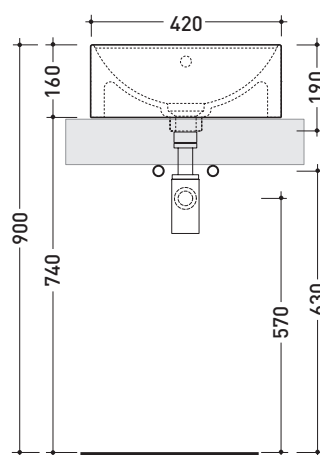

design L+R PALOMBA

2020

TW42A Twin Set Slim 42

Countertop single-hole basin 42 cm

• WITH OVERFLOW • WITH TAP LEDGE

Complements: **Forty6 shelf (F6RL44)**
Line taps basin: ONE - NOKÈ - FOLD - X1
Line accessories: TWO - HOOP - NOKÈ - FOLD

Technical accessories: **Chrome siphon (SIFL/CR) - Telescopic chrome siphon (SIFL066)**
Stop & Go drain (PLSG)
Ceramic Stop&Go drain (PLCE)
Two piece set chrome tap filters (RF026)

Package dim. **cm** | Weight **11,5 kg** | Pz. Pallet n° **30**

CE UNI EN 14688 - CL20 Dop-No14688

vista zenitale / zenital view

vista zenitale / zenital view

vista frontale / frontal view

sezione longitudinale / section

sizes in mm

CERAMIC: glossy finish

white black