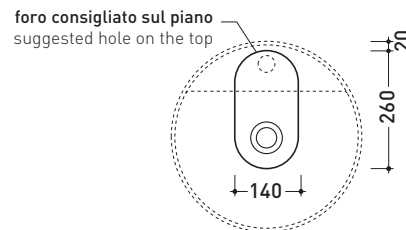

design L+R PALOMBA

2020

TW42A Twin Set Slim 42

Countertop single-hole basin 42 cm

• WITH OVERFLOW • WITH TAP LEDGE

Complements: **Forty6 shelf (F6RL44)**
Line taps basin: ONE - NOKÈ - FOLD - X1
Line accessories: TWO - HOOP - NOKÈ - FOLD

Technical accessories: **Chrome siphon (SIFL/CR) - Telescopic chrome siphon (SIFL066)**
Stop & Go drain (PLSG)
Ceramic Stop&Go drain (PLCE)
Two piece set chrome tap filters (RF026)

Package dim. **cm** | Weight **11,5 kg** | Pz. Pallet n° **30**

CE UNI EN 14688 - CL20 Dop-No14688

vista zenitale / zenital view

vista zenitale / zenital view

vista frontale / frontal view

sezione longitudinale / section

sizes in mm

CERAMIC: glossy finish

white black