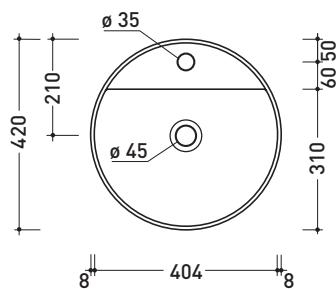

design L+R PALOMBA

2020

TW42A Twin Set Slim 42

Countertop single-hole basin 42 cm

• WITH OVERFLOW • WITH TAP LEDGE

Complements: **Forty6 shelf (F6RL44)**
Line taps basin: ONE - NOKÈ - FOLD - X1
Line accessories: TWO - HOOP - NOKÈ - FOLD

Technical accessories: **Chrome siphon (SIFL/CR) - Telescopic chrome siphon (SIFL066)**
Stop & Go drain (PLSG)
Ceramic Stop&Go drain (PLCE)
Two piece set chrome tap filters (RF026)

Package dim. **cm** | Weight **11,5 kg** | Pz. Pallet n° **30**

CE UNI EN 14688 - CL20 Dop-No14688

vista zenitale / zenital view

vista zenitale / zenital view

vista frontale / frontal view

sezione longitudinale / section

sizes in mm

CERAMIC: glossy finish

white black