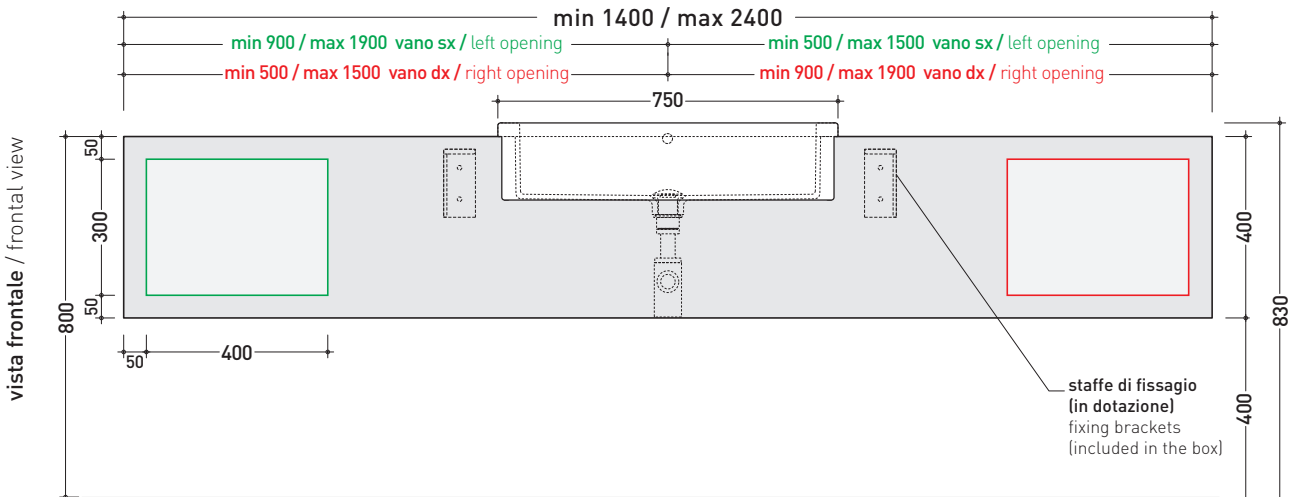

design ROMANO ADOLINI

2006

UNA75V1

Case from 140 to 240 x 45 x h 40 cm white left or right opening
suitable for UNA 75 semi-inset basin (wall fixing brackets included)

Complements: Una 75 semi-inset basin (UNA75L)
Line taps basin: ONE - NOKÉ - FOLD - SI
Line accessories: TWO - HOOP - NOKÉ - FOLD
SIMPLE - APP - FLAG - MADRE mirrors
Make-Up mirrors (MKS100 - MKS50 - MKS501)
Hot/Cold mirror (SPHC)
Left/Right mirror (SPLR)
Line mirrors (BASC20 - BASC30 - BASC40)

TAP HOLES ARE NOT MADE ON THIS ARTICLE BY FLAMINIA

REFERENCE TO
THE COMPULSORY
ORDER FORM

sizes in mm

PIETRALUCE: glossy finish

matt finish

WOOD: finish

MODULO PER LA REALIZZAZIONE DEL MOBILE **UNA** CON 1 VANO PER ART. **UNA75L**
 CUSTOMIZED CASE **UNA** WITH OPENING FOR ART. **UNA75L** FORM

- art. **UNA75V1 - VANO DX / RIGHT OPENING**
 mobile / case da / from 140 a / to 240 cm
- art. **UNA75V1 - VANO SX / LEFT OPENING**
 mobile / case da / from 140 a / to 240 cm

➔➔ **3**

SCelta MATERIALE / MATERIAL SELECTION

FINITURE LEGNO / WOOD FINISHES

- rovere moro - dark oak
- rovere sbiancato - light oak

➔➔ **4**

SCelta MISURE / MEASURES

- A = misura interasse lavabo da sinistra / left distance of basin.
- B = misura interasse lavabo da destra / right distance of basin.
- C = misura totale del mobile / total length of the case.
- verificare sempre che / verify that: **A + B = C.**