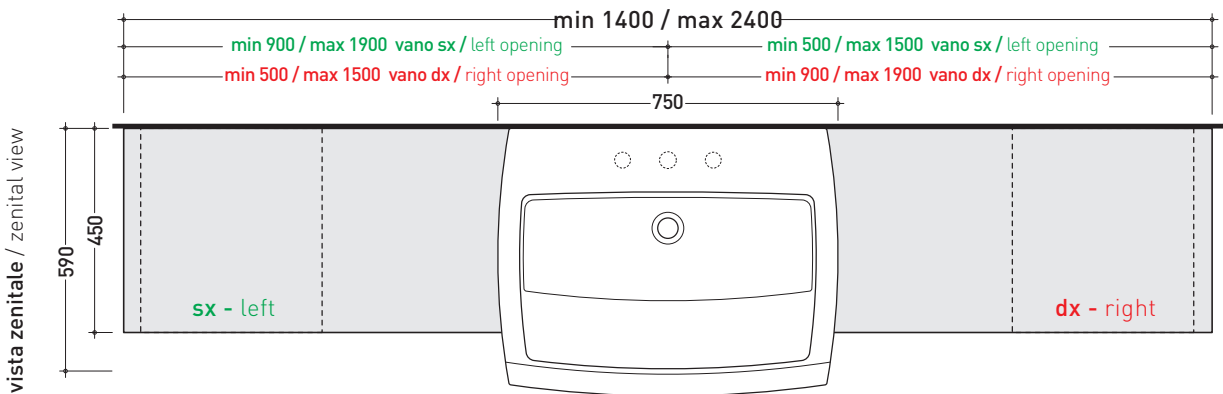

design ROMANO ADOLINI

2006

UNA75V1

Case from 140 to 240 x 45 x h 40 cm white left or right opening
suitable for UNA 75 semi-inset basin (wall fixing brackets included)

Complements: Una 75 semi-inset basin (UNA75L)
Line taps basin: ONE - NOKÉ - FOLD - SI
Line accessories: TWO - HOOP - NOKÉ - FOLD
SIMPLE - APP - FLAG - MADRE mirrors
Make-Up mirrors (MKS100 - MKS50 - MKS501)
Hot/Cold mirror (SPHC)
Left/Right mirror (SPLR)
Line mirrors (BASC20 - BASC30 - BASC40)

TAP HOLES ARE NOT MADE ON THIS ARTICLE BY FLAMINIA

REFERENCE TO
THE COMPULSORY
ORDER FORM

sizes in mm

PIETRALUCE: glossy finish

matt finish

WOOD: finish

MODULO PER LA REALIZZAZIONE DEL MOBILE **UNA** CON 1 VANO PER ART. **UNA75L**
 CUSTOMIZED CASE **UNA** WITH OPENING FOR ART. **UNA75L** FORM

- art. **UNA75V1 - VANO DX / RIGHT OPENING**
 mobile / case da / from 140 a / to 240 cm
- art. **UNA75V1 - VANO SX / LEFT OPENING**
 mobile / case da / from 140 a / to 240 cm

➔➔ **3**

SCelta MATERIALE / MATERIAL SELECTION

FINITURE LEGNO / WOOD FINISHES

- rovere moro - dark oak
- rovere sbiancato - light oak

➔➔ **4**

SCelta MISURE / MEASURES

- A = misura interasse lavabo da sinistra / left distance of basin.
- B = misura interasse lavabo da destra / right distance of basin.
- C = misura totale del mobile / total length of the case.
- verificare sempre che / verify that: **A + B = C.**