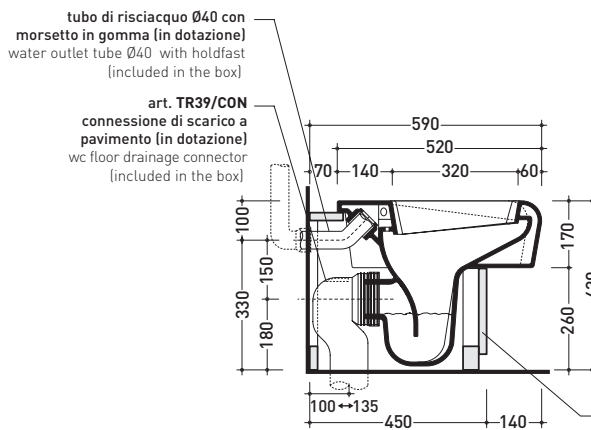

UNA/WC

Semi-inset wc with S/P trap (drainage connector for floor trap art. TR39/ CON and pipe for water inlet included)

Complements: **Thermosetting wrapping seat&cover** (UNACW02)
Una furnishing (UNA75WB - UNA135WB - UNA200WB - UNA240WB)
Toilet set (UNAPF/R)
Line accessories: TWO - HOOP - NOKÉ - FOLD

Package dim. 52,5 x 37,5 x 44 cm | Weight 24 kg | Pz. Pallet n° 15

UNI EN 997 Dop-No997

Flaminia does not recommend combining this toilet model with rapid-flow/flushometer systems or traditional high tanks

vista zenitale / zenital view

vista laterale / lateral view

vista frontale / frontal view

sezione longitudinale / section

sezione trasversale / section

sizes in mm

CERAMIC: glossy finish

white black