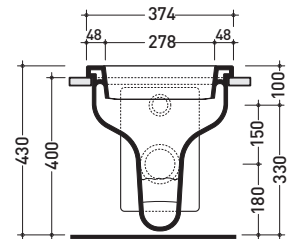

Package dim. 52,5 x 37,5 x 44 cm | Weight 24 kg | Pz. Pallet n° 15

UNI EN 997 Dop-No997

Flaminia does not recommend combining this toilet model with rapid-flow/flushometer systems or traditional high tanks

vista zenitale / zenital view

vista laterale / lateral view

vista frontale / frontal view

sezione longitudinale / section

sezione trasversale / section

sizes in mm

CERAMIC: glossy finish

white black