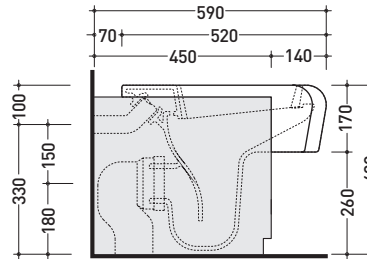

Package dim. 52,5 x 37,5 x 44 cm | Weight 24 kg | Pz. Pallet n° 15

UNI EN 997 Dop-No997

Flaminia does not recommend combining this toilet model with rapid-flow/flushometer systems or traditional high tanks

vista zenitale / zenital view

vista laterale / lateral view

vista frontale / frontal view

sezione longitudinale / section

sezione trasversale / section

sizes in mm

CERAMIC: glossy finish

white black