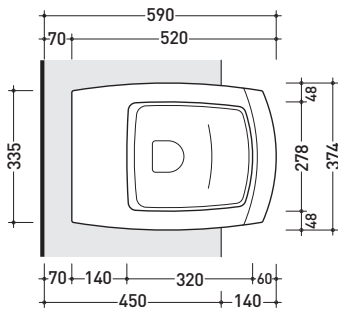

UNA/WC

Semi-inset wc with S/P trap (drainage connector for floor trap art. TR39/ CON and pipe for water inlet included)

Complements: **Thermosetting wrapping seat&cover** (UNACW02)
Una furnishing (UNA75WB - UNA135WB - UNA200WB - UNA240WB)
Toilet set (UNAPF/R)
Line accessories: TWO - HOOP - NOKÉ - FOLD

Package dim. 52,5 x 37,5 x 44 cm | Weight 24 kg | Pz. Pallet n° 15

UNI EN 997 Dop-No997

Flaminia does not recommend combining this toilet model with rapid-flow/flushometer systems or traditional high tanks

vista zenitale / zenital view

vista laterale / lateral view

vista frontale / frontal view

sezione longitudinale / section

sezione trasversale / section

sizes in mm

CERAMIC: glossy finish

white black