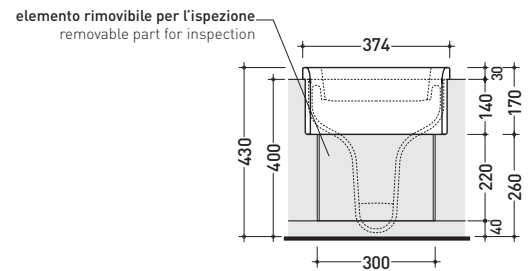

Package dim. 52,5 x 37,5 x 44 cm | Weight 24 kg | Pz. Pallet n° 15

UNI EN 997 Dop-No997

Flaminia does not recommend combining this toilet model with rapid-flow/flushometer systems or traditional high tanks

vista zenitale / zenital view

vista laterale / lateral view

vista frontale / frontal view

sezione longitudinale / section

sezione trasversale / section

sizes in mm

CERAMIC: glossy finish

white black