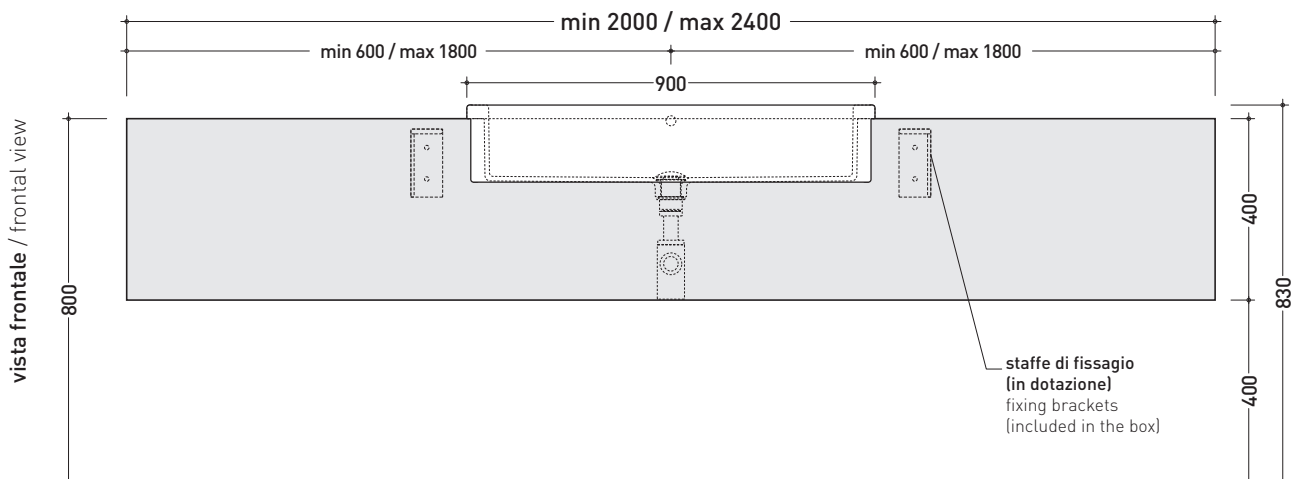

design ROMANO ADOLINI

2006

UNA90C2

Case from 200 to 240 x 45 x 40 cm
suitable for UNA 90 semi-inset basin (wall fixing brackets included)

Complements: **Una 90 semi-inset basin (UNA90L)**
Line taps basin: ONE - NOKÉ - FOLD - SI
Line accessories: TWO - HOOP - NOKÉ - FOLD
 SIMPLE - APP - FLAG - MADRE **mirrors**
Make-Up mirrors (MKS100 - MKS50 - MKS501)
Hot/Cold mirror (SPHC)
Left/Right mirror (SPLR)
Line mirrors (BASC20 - BASC30 - BASC40)

TAP HOLES ARE NOT MADE ON THIS ARTICLE BY FLAMINIA

CE

REFERENCE TO
THE COMPULSORY
ORDER FORM

sizes in mm

PIETRALUCE: glossy finish

white black marine blue red beige sand grey

matt finish

milky white carbone lava grey argilla cenere

➔➔ **4**

SCelta MISURE / MEASURES

➔ **FLAMINIA.**

• **A** = misura interasse lavabo da sinistra / left distance of basin. • **C** = misura totale del mobile / total length of the case.
• **B** = misura interasse lavabo da destra / right distance of basin. • verificare sempre che / verify that: **A + B = C**.