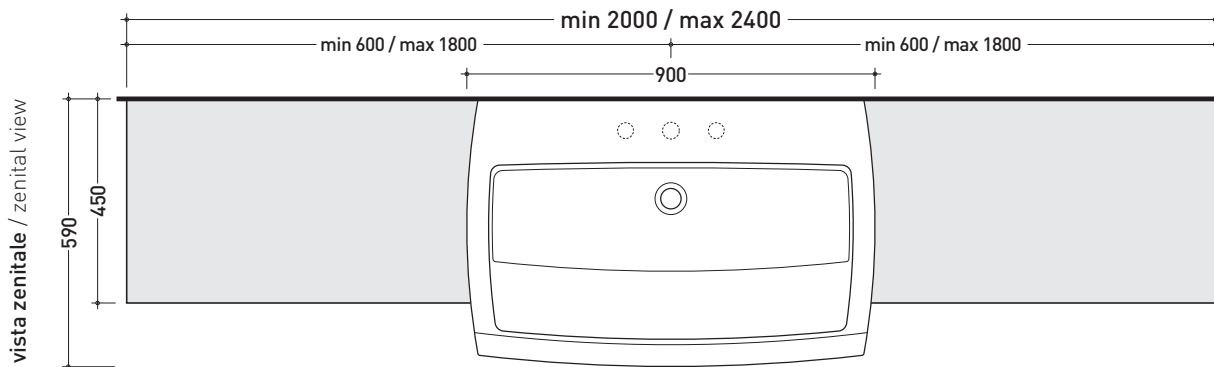

design ROMANO ADOLINI

2006

UNA90C2

Case from 200 to 240 x 45 x 40 cm
suitable for UNA 90 semi-inset basin (wall fixing brackets included)

Complements: **Una 90 semi-inset basin (UNA90L)**
Line taps basin: ONE - NOKÉ - FOLD - SI
Line accessories: TWO - HOOP - NOKÉ - FOLD
 SIMPLE - APP - FLAG - MADRE **mirrors**
Make-Up mirrors (MKS100 - MKS50 - MKS501)
Hot/Cold mirror (SPHC)
Left/Right mirror (SPLR)
Line mirrors (BASC20 - BASC30 - BASC40)

TAP HOLES ARE NOT MADE ON THIS ARTICLE BY FLAMINIA

CE

REFERENCE TO
THE COMPULSORY
ORDER FORM

sizes in mm

PIETRALUCE: glossy finish

white black marine blue red beige sand grey

matt finish

milky white carbone lava grey argilla cenere

➔➔ **4**

SCelta MISURE / MEASURES

➔ **FLAMINIA.**

• **A** = misura interasse lavabo da sinistra / left distance of basin. • **C** = misura totale del mobile / total length of the case.
• **B** = misura interasse lavabo da destra / right distance of basin. • verificare sempre che / verify that: **A + B = C**.