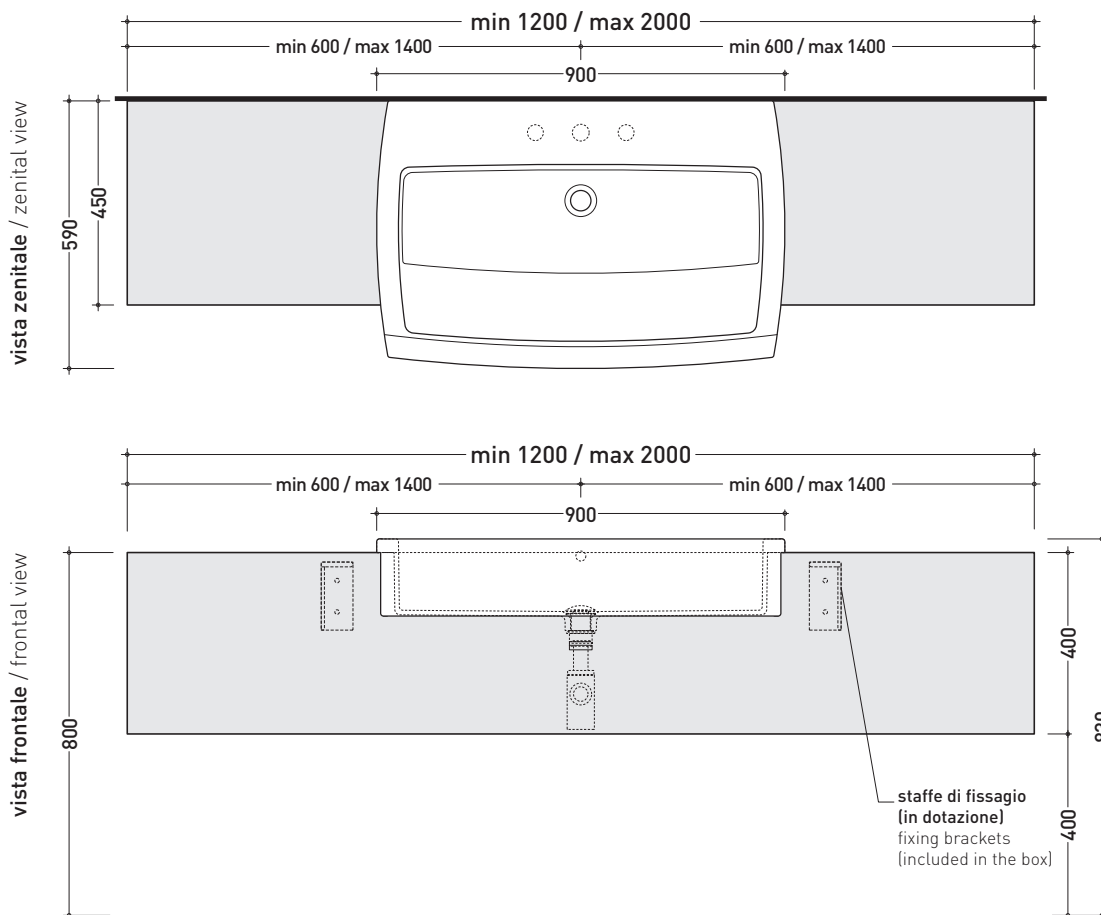

## UNA90C1

Case from 120 to 200 x 45 x h 40  
suitable for UNA 90 semi-inset basin (wall fixing brackets included)

Complements: **Una 90 semi-inset basin (UNA90L)**  
**Line taps basin: ONE - NOKÉ - FOLD - SI**  
**Line accessories: TWO - HOOP - NOKÉ - FOLD**  
**SIMPLE - APP - FLAG - MADRE mirrors**  
**Make-Up mirrors (MKS100 - MKS50 - MKS501)**  
**Hot/Cold mirror (SPHC)**  
**Left/Right mirror (SPLR)**  
**Line mirrors (BASC20 - BASC30 - BASC40)**

TAP HOLES ARE NOT MADE ON THIS ARTICLE BY FLAMINIA

CE

REFERENCE TO  
THE COMPULSORY  
ORDER FORM

sizes in mm

PIETRALUCE: glossy finish

matt finish

WOOD: finish