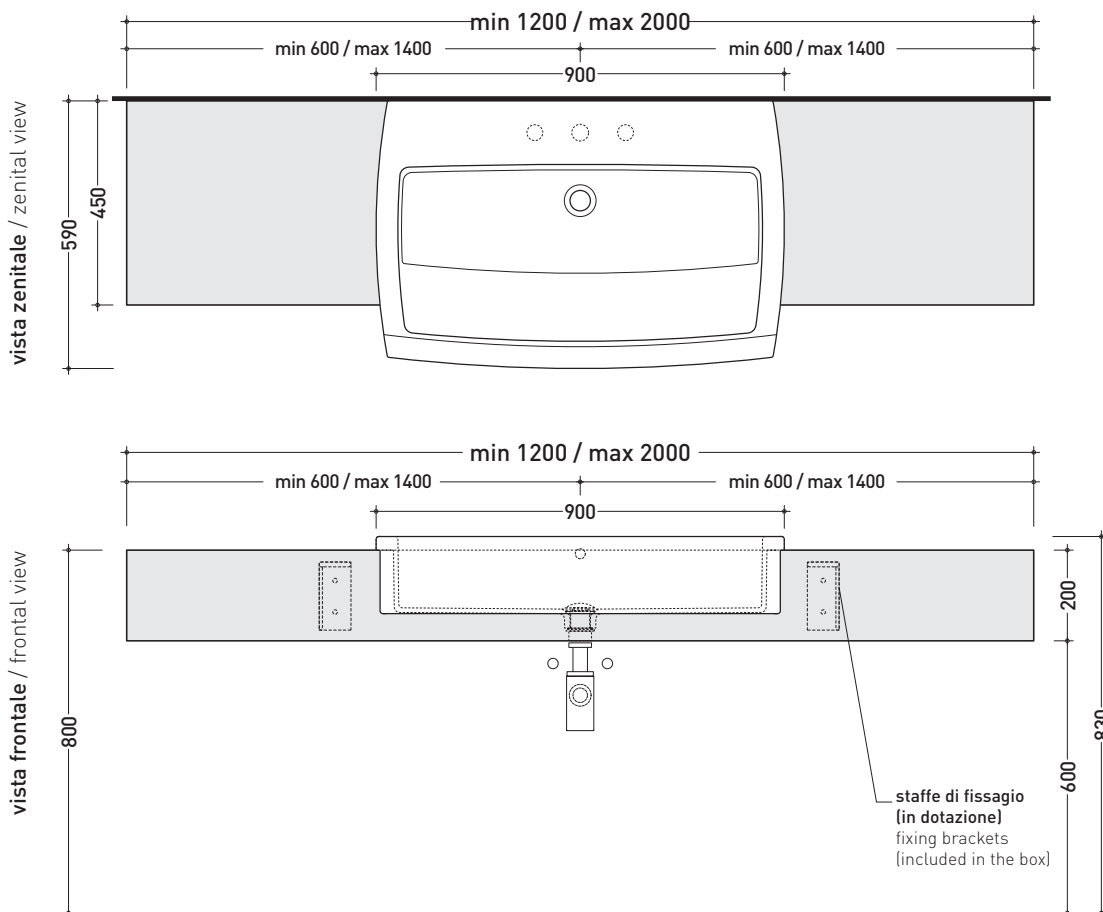

design ROMANO ADOLINI

2006

UNA90M1

Shelf form 120 to 200 x 45 x h 20 cm
suitable for UNA 90 semi-inset basin (wall fixing brackets included)

Complements: **Una 90 semi-inset basin (UNA90L)**
Line taps basin: ONE - NOKÉ - FOLD - SI
Line accessories: TWO - HOOP - NOKÉ - FOLD
 SIMPLE - APP - FLAG - MADRE **mirrors**
Make-Up mirrors (MKS100 - MKS50 - MKS501)
Hot/Cold mirror (SPHC)
Left/Right mirror (SPLR)
Line mirrors (BASC20 - BASC30 - BASC40)

TAP HOLES ARE NOT MADE ON THIS ARTICLE BY FLAMINIA

CE

REFERENCE TO
THE COMPULSORY
ORDER FORM

sizes in mm

PIETRALUCE: glossy finish

matt finish

WOOD: finish

white black marine blue red beige sand grey milky white carbone lava grey argilla cenere

➔➔ **4**

SCELTA MISURE / MEASURES

• **A** = misura interasse lavabo da sinistra / left distance of basin. • **C** = misura totale della mensola / total length of the shelf.
• **B** = misura interasse lavabo da destra / right distance of basin. • verificare sempre che / verify that: **A + B = C**.