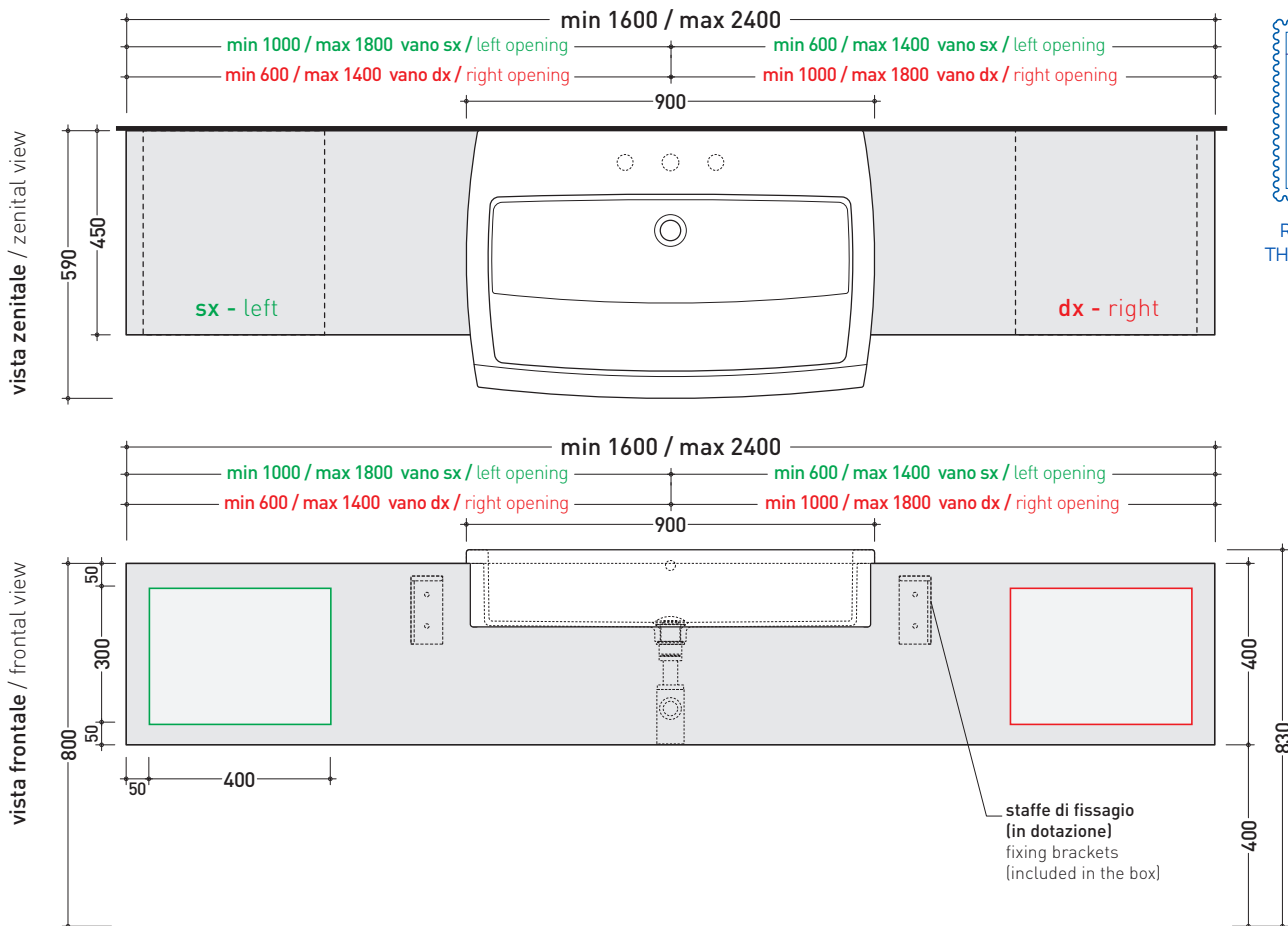

UNA90V1

Case from 160 to 240 x 45 x h 40 cm with left or right opening suitable for UNA 90 semi-inset basin (wall fixing brackets included)

Complements: Una 90 semi-inset basin (UNA90L)
 Line taps basin: ONE - NOKÉ - FOLD - SI
 Line accessories: TWO - HOOP - NOKÉ - FOLD
 SIMPLE - APP - FLAG - MADRE mirrors
 Make-Up mirrors (MKS100 - MKS50 - MKS501)
 Hot/Cold mirror (SPHC)
 Left/Right mirror (SPLR)
 Line mirrors (BASC20 - BASC30 - BASC40)

TAP HOLES ARE NOT MADE ON THIS ARTICLE BY FLAMINIA

REFERENCE TO THE COMPULSORY ORDER FORM

sizes in mm

PIETRALUCE: glossy finish

matt finish

WOOD: finish

white black marine blue red beige sand grey milky white carbone lava grey argilla cenere light oak dark oak wood to be covered

- art. **UNA90V1 - VANO DX / RIGHT OPENING**
mobile / case da / from 160 a / to 240 cm
- art. **UNA90V1 - VANO SX / LEFT OPENING**
mobile / case da / from 160 a / to 240 cm

➔➔ **3**

SCelta MATERIALE / MATERIAL SELECTION

FINITURE LEGNO / WOOD FINISHES

- rovere moro - dark oak
- rovere sbiancato - light oak

➔➔ **4**

SCelta MISURE / MEASURES

• **A** = misura interasse lavabo da sinistra / left distance of basin. • **C** = misura totale del mobile / total length of the case.
• **B** = misura interasse lavabo da destra / right distance of basin. • verificare sempre che / verify that: **A + B = C**.