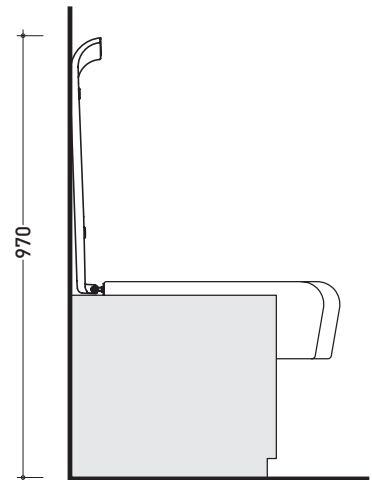

UNACB04

Thermosetting wrapping cover for bidet

Complements: **Una semi-inset bidet (UNA/B)**

Package dim. **58 x 38 x 7 cm** | Weight **2,4 kg** | Pz. Pallet n° -

vista zenitale / zenital view

vista laterale / lateral view

vista laterale / lateral view

sizes in mm

THERMOSETTING: glossy finish

white black

matt finish

milky white