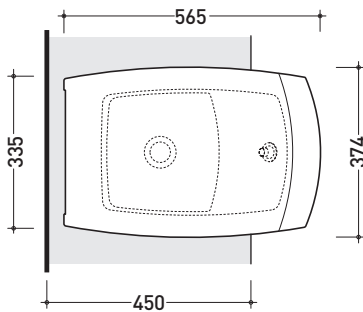

UNACB04

Thermosetting wrapping cover for bidet

Complements: **Una semi-inset bidet (UNA/B)**

Package dim. **58 x 38 x 7 cm** | Weight **2,4 kg** | Pz. Pallet n° -

vista zenitale / zenital view

vista laterale / lateral view

vista laterale / lateral view

sizes in mm

THERMOSETTING: glossy finish

white black

matt finish

milky white