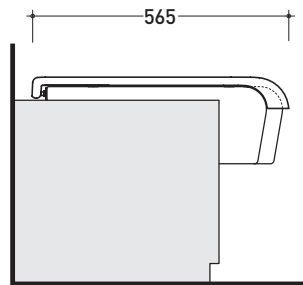

UNACB04

Thermosetting wrapping cover for bidet

Complements: **Una semi-inset bidet (UNA/B)**

Package dim. **58 x 38 x 7 cm** | Weight **2,4 kg** | Pz. Pallet n° -

vista zenitale / zenital view

vista laterale / lateral view

vista laterale / lateral view

sizes in mm

THERMOSETTING: glossy finish

white black

matt finish

milky white