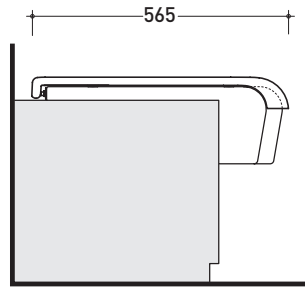

## UNACW02

Thermosetting wrapping seat & cover

Complements: Una semi-inset wc (UNA/WC)

Package dim. 58 x 38 x 7 cm | Weight 4 kg | Pz. Pallet n° -

vista zenitale / zenital view

vista laterale / lateral view

vista laterale / lateral view

sizes in mm

THERMOSETTING: glossy finish

white

black

matt finish

milky white