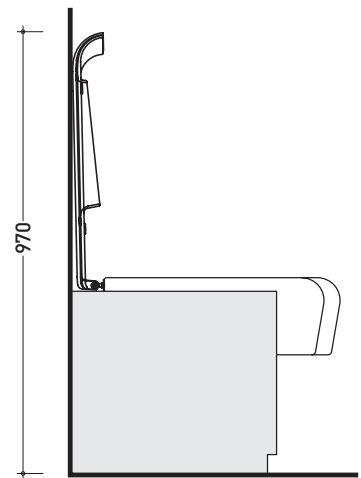

## UNACW02

Thermosetting wrapping seat & cover

Complements: Una semi-inset wc (UNA/WC)

Package dim. 58 x 38 x 7 cm | Weight 4 kg | Pz. Pallet n° -

vista zenitale / zenital view

vista laterale / lateral view

vista laterale / lateral view

sizes in mm

THERMOSETTING: glossy finish

white

black

matt finish

milky white