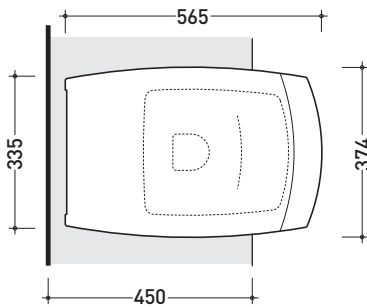

## UNACW02

Thermosetting wrapping seat & cover

Complements: Una semi-inset wc (UNA/WC)

Package dim. 58 x 38 x 7 cm | Weight 4 kg | Pz. Pallet n° -

vista zenitale / zenital view

vista laterale / lateral view

vista laterale / lateral view

sizes in mm

THERMOSETTING: glossy finish

white

black

matt finish

milky white