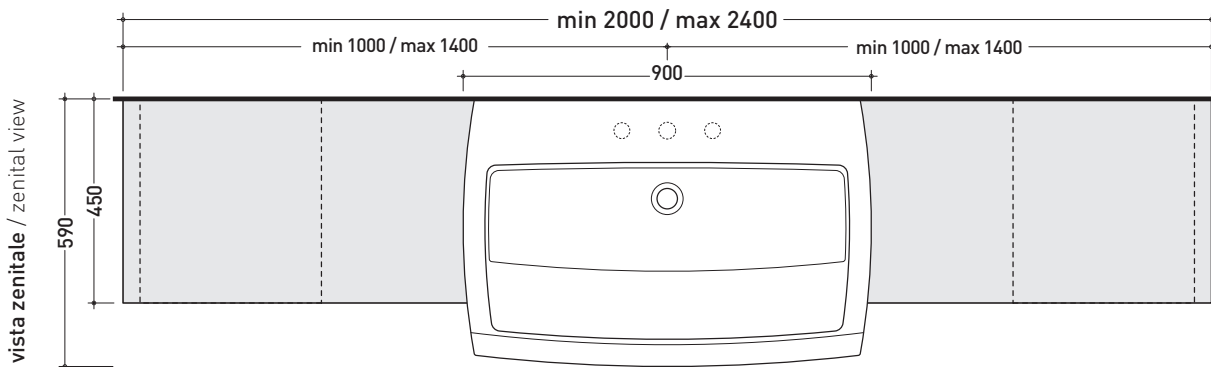

design ROMANO ADOLINI

2006

UNA90V2

Case from 200 to 240 x 45 x h 40 cm with 2 lateral opening suitable for UNA 90 semi-inset basin (wall fixing brackets included)

Complements: **Una 90 semi-inset basin (UNA90L)**
Line taps basin: ONE - NOKÉ - FOLD - SI
Line accessories: TWO - HOOP - NOKÉ - FOLD
SIMPLE - APP - FLAG - MADRE mirrors
Make-Up mirrors (MKS100 - MKS50 - MKS501)
Hot/Cold mirror (SPHC)
Left/Right mirror (SPLR)
Line mirrors (BASC20 - BASC30 - BASC40)

TAP HOLES ARE NOT MADE ON THIS ARTICLE BY FLAMINIA

CE

REFERENCE TO THE COMPULSORY ORDER FORM

sizes in mm

PIETRALUCE: glossy finish

white black marine blue red beige sand grey

matt finish

milky white carbone lava grey argilla cenere

FINITURE LEGNO / WOOD FINISHES

- rovere moro - dark oak
- rovere sbiancato - light oak

➔➔ **4**

SCelta MISURE / MEASURES

- **A** = misura interasse lavabo da sinistra / left distance of basin.
- **B** = misura interasse lavabo da destra / right distance of basin.
- **C** = misura totale del mobile / total length of the case.
- verificare sempre che / verify that: **A + B = C**.