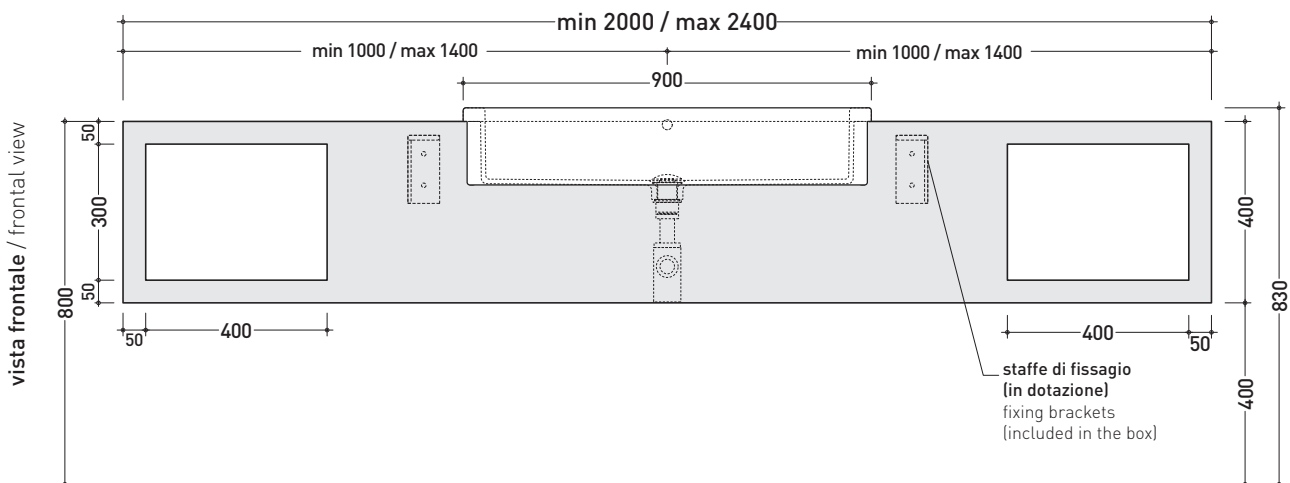

design ROMANO ADOLINI

2006

UNA90V2

Case from 200 to 240 x 45 x h 40 cm with 2 lateral opening suitable for UNA 90 semi-inset basin (wall fixing brackets included)

Complements: **Una 90 semi-inset basin (UNA90L)**
Line taps basin: ONE - NOKÉ - FOLD - SI
Line accessories: TWO - HOOP - NOKÉ - FOLD
SIMPLE - APP - FLAG - MADRE mirrors
Make-Up mirrors (MKS100 - MKS50 - MKS501)
Hot/Cold mirror (SPHC)
Left/Right mirror (SPLR)
Line mirrors (BASC20 - BASC30 - BASC40)

TAP HOLES ARE NOT MADE ON THIS ARTICLE BY FLAMINIA

CE

REFERENCE TO THE COMPULSORY ORDER FORM

sizes in mm

PIETRALUCE: glossy finish

white black marine blue red beige sand grey

matt finish

milky white carbone lava grey argilla cenere

FINITURE LEGNO / WOOD FINISHES

- rovere moro - dark oak
- rovere sbiancato - light oak

➔➔ **4**

SCelta MISURE / MEASURES

- **A** = misura interasse lavabo da sinistra / left distance of basin.
- **B** = misura interasse lavabo da destra / right distance of basin.
- **C** = misura totale del mobile / total length of the case.
- verificare sempre che / verify that: **A + B = C**.