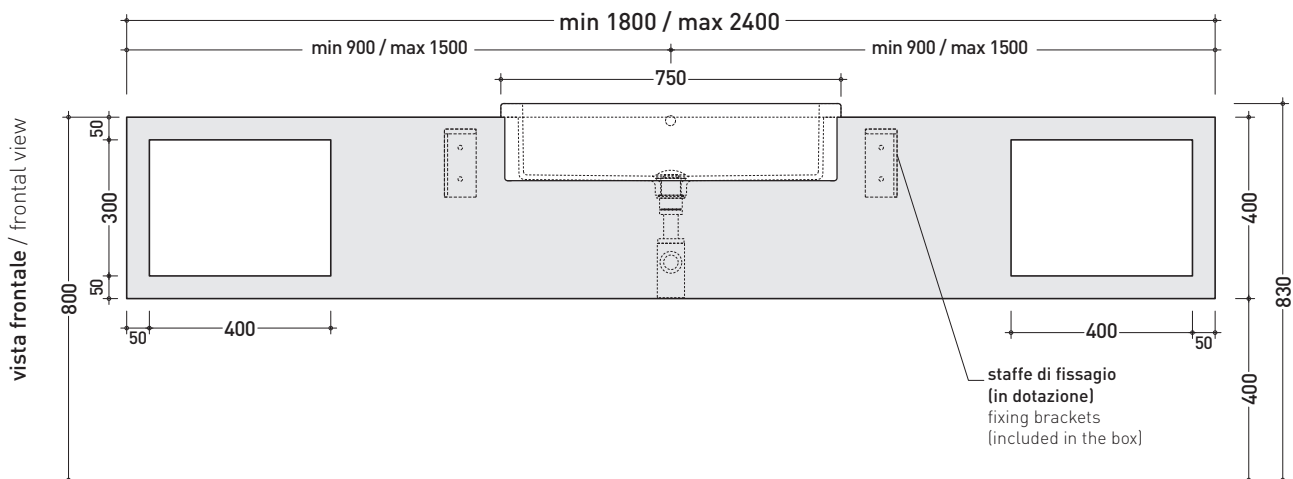

design ROMANO ADOLINI

2006

UNA75V2

Case from 180 to 240 x 45 x h 40 cm with 2 opening suitable for UNA 75 semi-inset basin (wall fixing brackets included)

Complements: Una 75 semi-inset basin (UNA75L)
 Line taps basin: ONE - NOKÉ - FOLD - SI
 Line accessories: TWO - HOOP - NOKÉ - FOLD
 SIMPLE - APP - FLAG - MADRE mirrors
 Make-Up mirrors (MKS100 - MKS50 - MKS501)
 Hot/Cold mirror (SPHC)
 Left/Right mirror (SPLR)
 Line mirrors (BASC20 - BASC30 - BASC40)

TAP HOLES ARE NOT MADE ON THIS ARTICLE BY FLAMINIA

CE

REFERENCE TO THE COMPULSORY ORDER FORM

sizes in mm

PIETRALUCE: glossy finish

matt finish

WOOD: finish

MODULO PER LA REALIZZAZIONE DEL MOBILE **UNA** CON 2 VANI PER ART. UNA75L / UNA90L
UNA CUSTOMIZED CASE WITH 2 OPENING FOR ART. UNA75L / UNA90L FORM

- art. **UNA75V2**
 mobile / case da / from 180 a / to 240 cm
- art. **UNA90V2**
 mobile / case da / from 200 a / to 240 cm

➔➔ **3** SCELTA MATERIALE / MATERIAL SELECTION

- PIETRALUCE**
- bianco - white
 - grigio - grey
 - beige - beige
 - nero - black
 - blu ultram. - marine blue
 - sabbia - sand
 - rosso cuoio - red
 - latte - milky white
 - argilla - argilla
 - gr. lava - lava grey
 - carbone - carbone
 - cenere - cenere

• **A** = misura interasse lavabo da sinistra / left distance of basin. • **C** = misura totale del mobile / total length of the case.
 • **B** = misura interasse lavabo da destra / right distance of basin. • verificare sempre che / verify that: **A + B = C**.