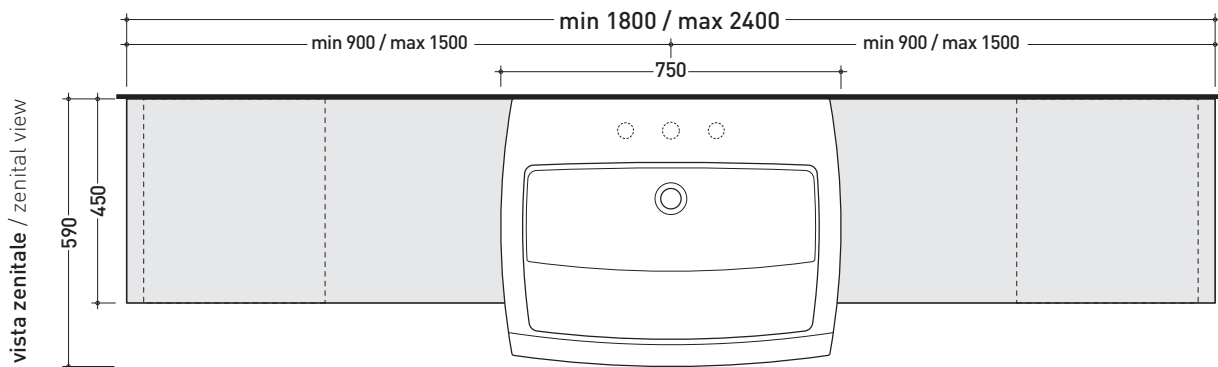

REFERENCE TO THE COMPULSORY ORDER FORM