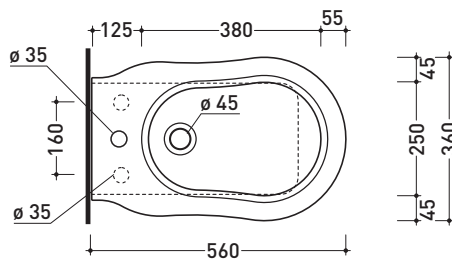

**EF217**

**Back to wall single-hole bidet**

•WITH OVERFLOW •ARRANGED FOR THREE HOLES TAP

Complements: **Line taps bidet:** EVERGREEN  
**Line accessories:** EVERGREEN

Technical accessories: **Short chrome siphon for bidet (SIFB/CR)**  
**Stop & Go drain (PLSG)**  
**CERAMIC Stop & Go drain (PLCE)**  
**Floor fixing kit (9001)**

Package dim. | Weight **23 kg** | Pz. Pallet n° **21**

CE UNI EN 14528 - CL20 **Dop-No14528**

vista zenitale / zenital view

vista laterale / lateral view

sezione longitudinale / section

vista retro / back view

sizes in mm

Please consider a 2% tolerance on indicated measurements

**CERAMIC:** glossy finish

matt finish

white

black

milky white