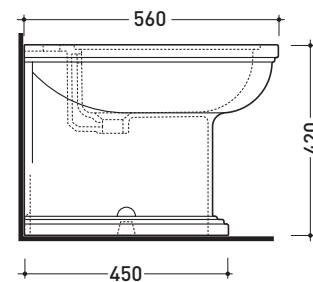

EF217

Back to wall single-hole bidet

• WITH OVERFLOW • ARRANGED FOR THREE HOLES TAP

Complements: **Line taps bidet:** EVERGREEN
Line accessories: EVERGREEN

Technical accessories: **Short chrome siphon for bidet (SIFB/CR)**
Stop & Go drain (PLSG)
CERAMIC Stop & Go drain (PLCE)
Floor fixing kit (9001)

Package dim.

Weight 23 kg

Pz. Pallet n° 21

CE UNI EN 14528 - CL20 Dop-No14528

vista zenitale / zenital view

vista laterale / lateral view

sezione longitudinale / section

vista retro / back view

sizes in mm

CERAMIC: glossy finish

white

black

matt finish

milky white

Please consider a 2% tolerance on indicated measurements