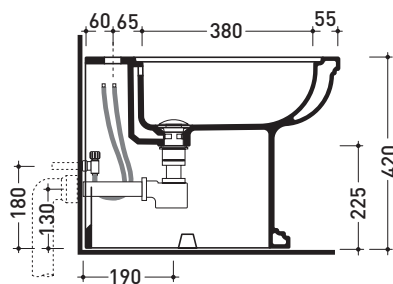

**EF217**

**Back to wall single-hole bidet**

•WITH OVERFLOW •ARRANGED FOR THREE HOLES TAP

Complements: **Line taps bidet:** EVERGREEN  
**Line accessories:** EVERGREEN

Technical accessories: **Short chrome siphon for bidet (SIFB/CR)**  
**Stop & Go drain (PLSG)**  
**CERAMIC Stop & Go drain (PLCE)**  
**Floor fixing kit (9001)**

Package dim. | Weight **23 kg** | Pz. Pallet n° **21**

CE UNI EN 14528 - CL20 **Dop-No14528**

vista zenitale / zenital view

vista laterale / lateral view

sezione longitudinale / section

vista retro / back view

sizes in mm

Please consider a 2% tolerance on indicated measurements

**CERAMIC:** glossy finish

matt finish

white

black

milky white