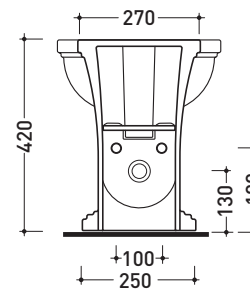

**EF217**

**Back to wall single-hole bidet**

•WITH OVERFLOW •ARRANGED FOR THREE HOLES TAP

Complements: **Line taps bidet:** EVERGREEN  
**Line accessories:** EVERGREEN

Technical accessories: **Short chrome siphon for bidet (SIFB/CR)**  
**Stop & Go drain (PLSG)**  
**CERAMIC Stop & Go drain (PLCE)**  
**Floor fixing kit (9001)**

Package dim. | Weight **23 kg** | Pz. Pallet n° **21**

CE UNI EN 14528 - CL20 **Dop-No14528**

vista zenitale / zenital view

vista laterale / lateral view

sezione longitudinale / section

vista retro / back view

sizes in mm

Please consider a 2% tolerance on indicated measurements

**CERAMIC:** glossy finish

matt finish

white

black

milky white