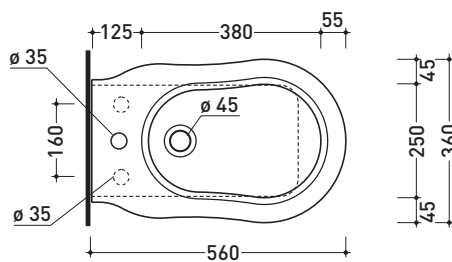

EF217

Back to wall single-hole bidet

• WITH OVERFLOW • ARRANGED FOR THREE HOLES TAP

Complements: **Line taps bidet:** EVERGREEN
Line accessories: EVERGREEN

Technical accessories: **Short chrome siphon for bidet (SIFB/CR)**
Stop & Go drain (PLSG)
CERAMIC Stop & Go drain (PLCE)
Floor fixing kit (9001)

Package dim.

Weight 23 kg

Pz. Pallet n° 21

CE UNI EN 14528 - CL20 Dop-No14528

vista zenitale / zenital view

vista laterale / lateral view

sezione longitudinale / section

vista retro / back view

sizes in mm

CERAMIC: glossy finish

white

black

matt finish

milky white

Please consider a 2% tolerance on indicated measurements