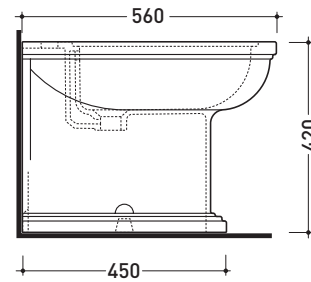

**EF217**

**Back to wall single-hole bidet**

•WITH OVERFLOW •ARRANGED FOR THREE HOLES TAP

Complements: **Line taps bidet:** EVERGREEN  
**Line accessories:** EVERGREEN

Technical accessories: **Short chrome siphon for bidet (SIFB/CR)**  
**Stop & Go drain (PLSG)**  
**CERAMIC Stop & Go drain (PLCE)**  
**Floor fixing kit (9001)**

Package dim. | Weight **23 kg** | Pz. Pallet n° **21**

CE UNI EN 14528 - CL20 **Dop-No14528**

vista zenitale / zenital view

vista laterale / lateral view

sezione longitudinale / section

vista retro / back view

sizes in mm

Please consider a 2% tolerance on indicated measurements

**CERAMIC:** glossy finish

matt finish

white

black

milky white