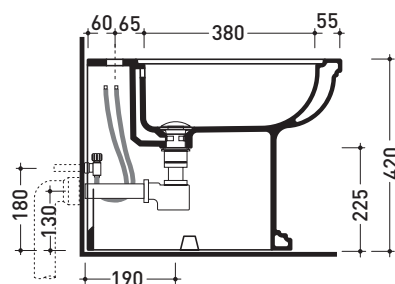

EF217

Back to wall single-hole bidet

• WITH OVERFLOW • ARRANGED FOR THREE HOLES TAP

Complements: **Line taps bidet:** EVERGREEN
Line accessories: EVERGREEN

Technical accessories: **Short chrome siphon for bidet (SIFB/CR)**
Stop & Go drain (PLSG)
CERAMIC Stop & Go drain (PLCE)
Floor fixing kit (9001)

Package dim.

Weight 23 kg

Pz. Pallet n° 21

CE UNI EN 14528 - CL20 Dop-No14528

vista zenitale / zenital view

vista laterale / lateral view

sezione longitudinale / section

vista retro / back view

sizes in mm

CERAMIC: glossy finish

white

black

matt finish

milky white

Please consider a 2% tolerance on indicated measurements