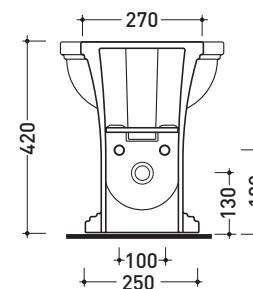

EF217

Back to wall single-hole bidet

• WITH OVERFLOW • ARRANGED FOR THREE HOLES TAP

Complements: **Line taps bidet:** EVERGREEN
Line accessories: EVERGREEN

Technical accessories: **Short chrome siphon for bidet (SIFB/CR)**
Stop & Go drain (PLSG)
CERAMIC Stop & Go drain (PLCE)
Floor fixing kit (9001)

Package dim.

Weight 23 kg

Pz. Pallet n° 21

CE UNI EN 14528 - CL20 Dop-No14528

vista zenitale / zenital view

vista laterale / lateral view

sezione longitudinale / section

vista retro / back view

sizes in mm

CERAMIC: glossy finish

white

black

matt finish

milky white

Please consider a 2% tolerance on indicated measurements