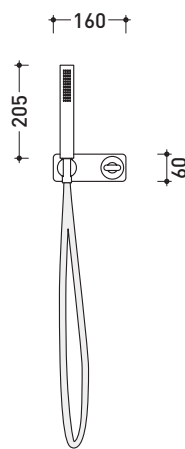

design PATRICK NORGUET

2007

NK3280

Concealed shower mixer with diverter and hand-shower

Complements: Line accessories NOKÉ

Package dim. 40 x 26 x 14 cm | Weight 4,2 kg | Pz. Pallet n° -

vista zenitale / zenital view

vista frontale / frontal view

vista laterale / lateral view

sizes in mm

BRASS: finish

glossy chrome

mat black

art. **NK3280**

sizes in mm