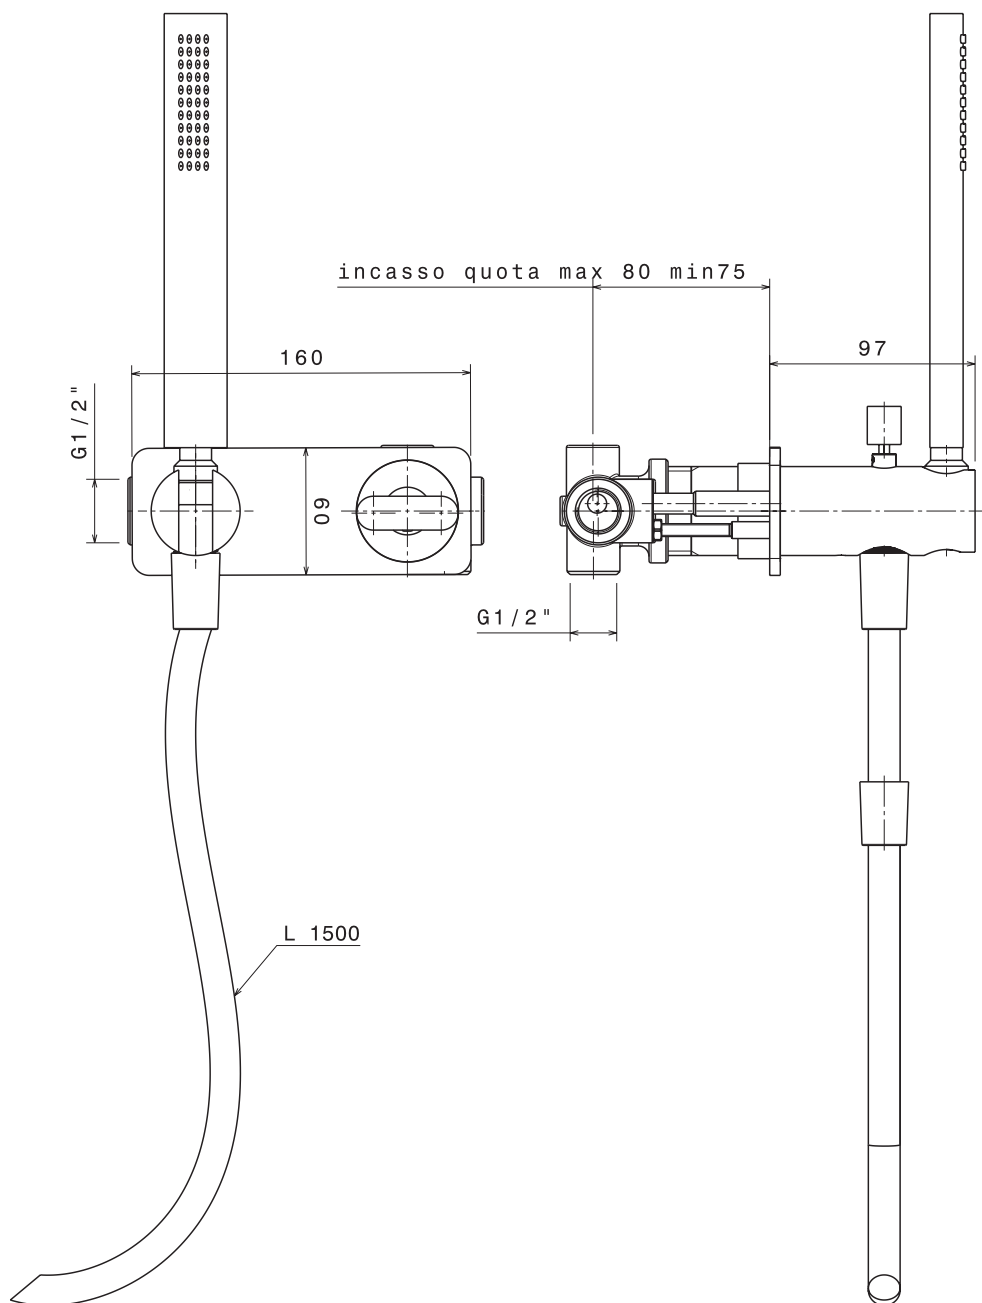

design PATRICK NORGUET

2007

NK3280

Concealed shower mixer with diverter and hand-shower

Complements: Line accessories NOKÉ

Package dim. 40 x 26 x 14 cm | Weight 4,2 kg | Pz. Pallet n° -

vista zenitale / zenital view

vista frontale / frontal view

vista laterale / lateral view

sizes in mm

BRASS: finish

glossy chrome

mat black

art. **NK3280**

sizes in mm