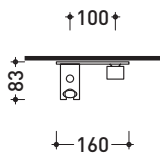

design PATRICK NORGUET

2007

NK3280

Concealed shower mixer with diverter and hand-shower

Complements: Line accessories NOKÉ

Package dim. 40 x 26 x 14 cm | Weight 4,2 kg | Pz. Pallet n° -

vista zenitale / zenital view

vista frontale / frontal view

vista laterale / lateral view

sizes in mm

BRASS: finish

glossy chrome

mat black

art. **NK3280**

sizes in mm