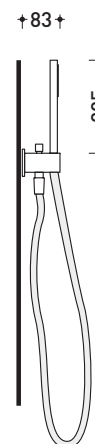

design PATRICK NORGUET

2007

NK3280

Concealed shower mixer with diverter and hand-shower

Complements: Line accessories NOKÉ

Package dim. 40 x 26 x 14 cm | Weight 4,2 kg | Pz. Pallet n° -

vista zenitale / zenital view

vista frontale / frontal view

vista laterale / lateral view

sizes in mm

BRASS: finish

glossy chrome

mat black

art. **NK3280**

sizes in mm