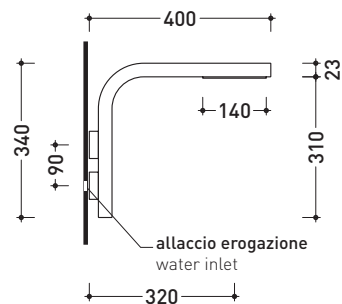

## NK3270

Wall-mounted overhead shower

Complements: Line accessories NOKÉ

Package dim. 46 x 36 x 24 cm | Weight 3,2 kg | Pz. Pallet n° -

vista zenitale / zenital view

vista frontale / frontal view

vista laterale / lateral view

sizes in mm

BRASS: finish

glossy chrome

mat black