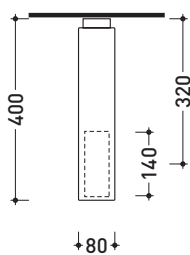

## NK3270

Wall-mounted overhead shower

Complements: Line accessories NOKÉ

Package dim. 46 x 36 x 24 cm | Weight 3,2 kg | Pz. Pallet n° -

vista zenitale / zenital view

vista frontale / frontal view

vista laterale / lateral view

sizes in mm

BRASS: finish

glossy chrome

mat black