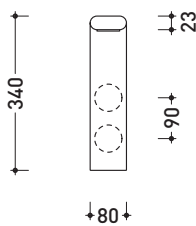

## NK3270

Wall-mounted overhead shower

Complements: Line accessories NOKÉ

Package dim. 46 x 36 x 24 cm | Weight 3,2 kg | Pz. Pallet n° -

vista zenitale / zenital view

vista frontale / frontal view

vista laterale / lateral view

sizes in mm

BRASS: finish

glossy chrome

mat black