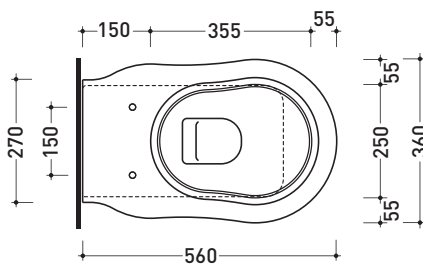

Technical accessories: **Floor fixing kit (9001)**

Package dim. | Weight 26,5 kg | Pz. Pallet n° 21

UNI EN 997

Dop-No997

Flaminia does not recommend combining this toilet model with rapid-flow/flushometer systems or traditional high tanks

vista zenitale / zenital view

vista laterale / lateral view

vista retro / back view

sezione longitudinale / section

art. LK1012 (LKR90+LKR40)
connessioni di scarico
(in dotazione)
drainage connector
(included in the box)

sezione longitudinale / section

sizes in mm

CERAMIC: glossy finish

matt finish

Please consider a 2% tolerance on indicated measurements