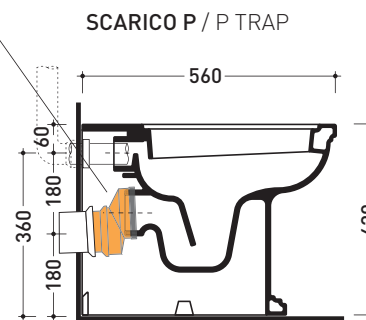

Technical accessories: **Floor fixing kit (9001)**

Package dim. | Weight 26,5 kg | Pz. Pallet n° 21

UNI EN 997

Dop-No997

Flaminia does not recommend combining this toilet model with rapid-flow/flushometer systems or traditional high tanks

vista zenitale / zenital view

vista laterale / lateral view

vista retro / back view

sezione longitudinale / section

art. LK1012 (LKR90+LKR40)
connessioni di scarico
(in dotazione)
drainage connector
(included in the box)

sezione longitudinale / section

sizes in mm

CERAMIC: glossy finish

matt finish

Please consider a 2% tolerance on indicated measurements