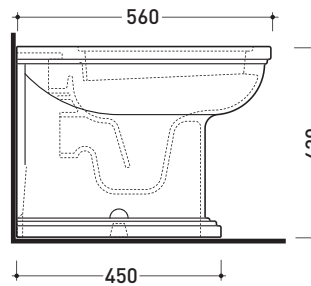

EF117

Back to wall wc with floor / wall (S/P) trap
(drainage connectors included art. LK1012)

Complements: **Seat&cover with chrom or gold hinges (23/C - 23/O)**
Soft-close seat&cover with chrom or gold hinges (23/CR - 23/OR)
Solid wood seat&cover with chrom or gold hinges (23N/C - 23N/O)
Solid wood soft-close seat&cover with chrom or gold hinges (23N/CR - 23N/OR)
 Line accessories: EVERGREEN

Technical accessories: **Floor fixing kit (9001)**

Package dim. | Weight 26,5 kg | Pz. Pallet n° 21

UNI EN 997

Dop-No997

Flaminia does not recommend combining this toilet model with rapid-flow/flushometer systems or traditional high tanks

vista zenitale / zenital view

vista laterale / lateral view

vista retro / back view

sezione longitudinale / section

art. LK1012 (LKR90+LKR40)
connessioni di scarico
(in dotazione)
drainage connector
(included in the box)

sezione longitudinale / section

sizes in mm

CERAMIC: glossy finish

matt finish

Please consider a 2% tolerance on indicated measurements