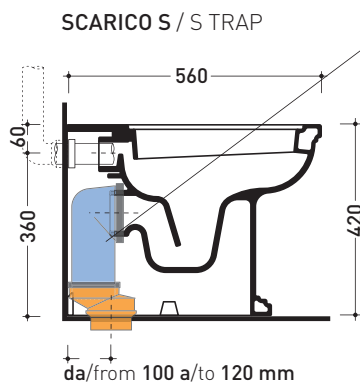

EF117

Back to wall wc with floor / wall (S/P) trap
(drainage connectors included art. LK1012)

Complements: **Seat&cover with chrom or gold hinges (23/C - 23/O)**
Soft-close seat&cover with chrom or gold hinges (23/CR - 23/OR)
Solid wood seat&cover with chrom or gold hinges (23N/C - 23N/O)
Solid wood soft-close seat&cover with chrom or gold hinges (23N/CR - 23N/OR)
 Line accessories: EVERGREEN

Technical accessories: **Floor fixing kit (9001)**

Package dim. | Weight 26,5 kg | Pz. Pallet n° 21

UNI EN 997

Dop-No997

Flaminia does not recommend combining this toilet model with rapid-flow/flushometer systems or traditional high tanks

vista zenitale / zenital view

vista laterale / lateral view

vista retro / back view

sezione longitudinale / section

art. LK1012 (LKR90+LKR40)
connessioni di scarico
(in dotazione)
drainage connector
(included in the box)

sezione longitudinale / section

sizes in mm

CERAMIC: glossy finish

matt finish

Please consider a 2% tolerance on indicated measurements