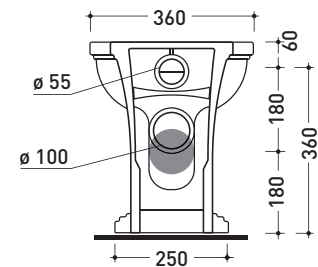

Technical accessories: **Floor fixing kit (9001)**

Package dim. | Weight 26,5 kg | Pz. Pallet n° 21

UNI EN 997

Dop-No997

Flaminia does not recommend combining this toilet model with rapid-flow/flushometer systems or traditional high tanks

vista zenitale / zenital view

vista laterale / lateral view

vista retro / back view

sezione longitudinale / section

art. LK1012 (LKR90+LKR40)
connessioni di scarico
(in dotazione)
drainage connector
(included in the box)

sezione longitudinale / section

sizes in mm

CERAMIC: glossy finish

matt finish

Please consider a 2% tolerance on indicated measurements