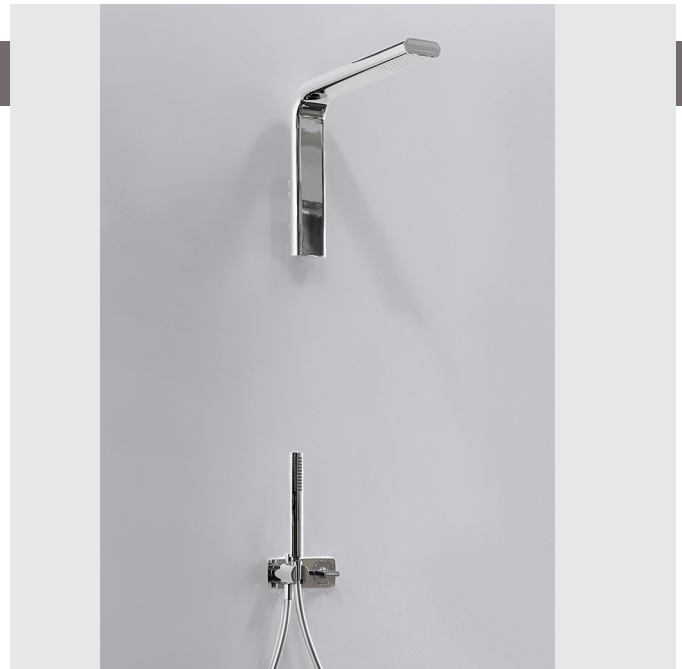

design **PATRICK NORGUET**

2007

NK3260

Concealed shower set with overhead, mixer and handshower

Complements: Line accessories NOKÉ

Package dim. 46 x 36 x 24 cm | Weight 6,8 kg | Pz. Pallet n° -

vista frontale / frontal view

vista laterale / lateral view

sizes in mm

BRASS: finish

glossy chrome

mat black

art. **NK3260**

sizes in mm