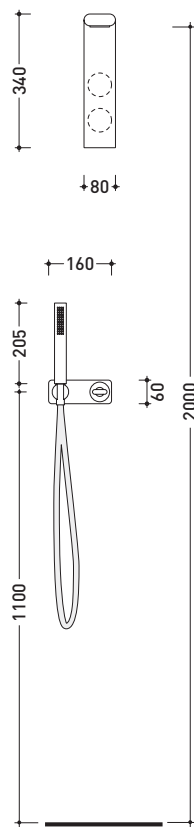

design **PATRICK NORGUET**

2007

NK3260

Concealed shower set with overhead, mixer and handshower

Complements: Line accessories NOKÉ

Package dim. 46 x 36 x 24 cm | Weight 6,8 kg | Pz. Pallet n° -

vista frontale / frontal view

vista laterale / lateral view

sizes in mm

BRASS: finish

glossy chrome

mat black

art. **NK3260**

sizes in mm