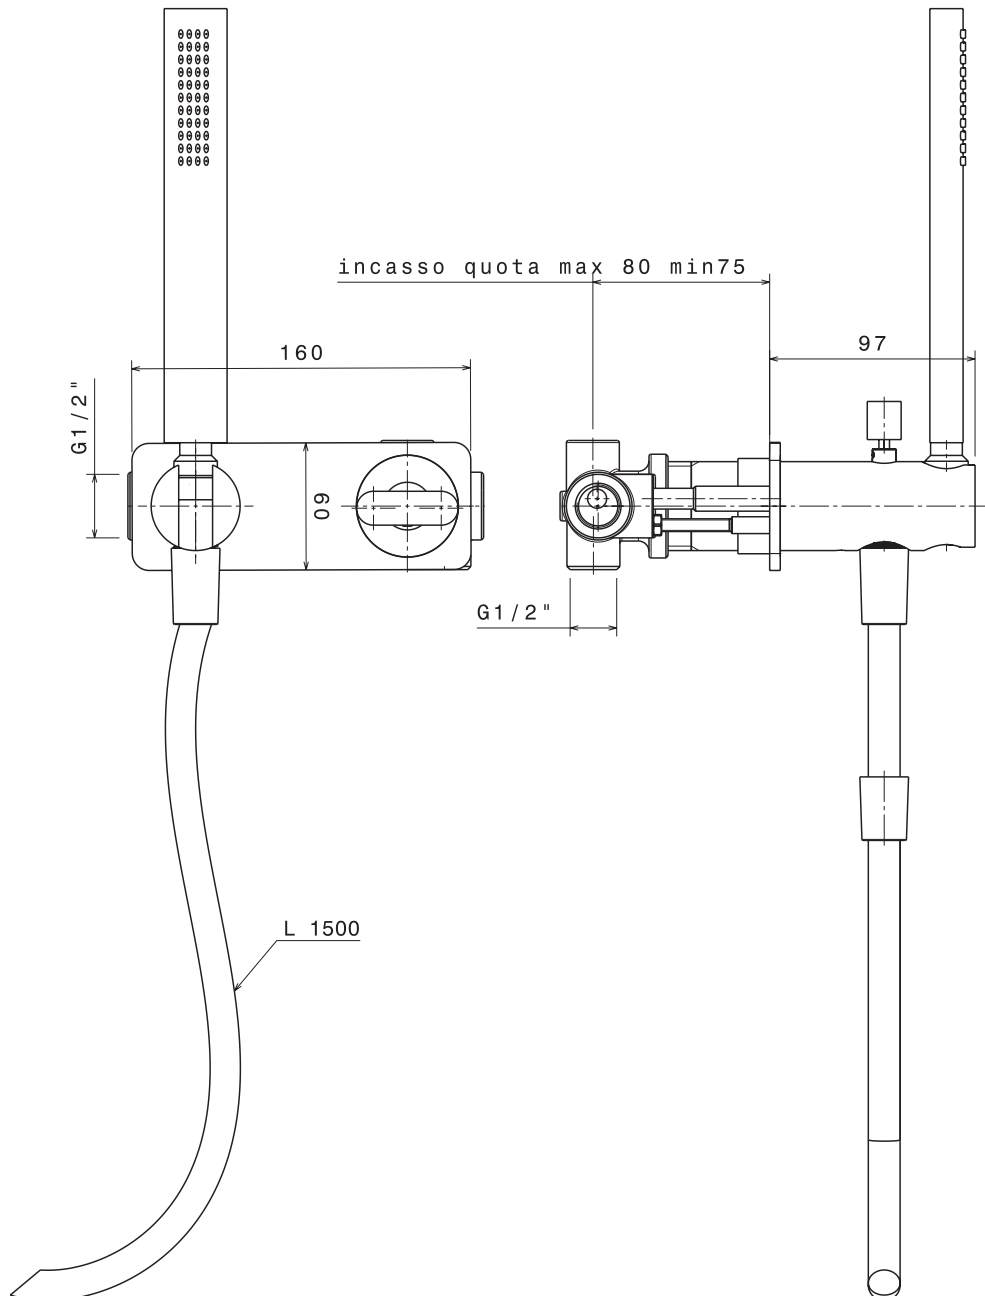

design **PATRICK NORGUET**

2007

NK3260

Concealed shower set with overhead, mixer and handshower

Complements: Line accessories NOKÉ

Package dim. 46 x 36 x 24 cm | Weight 6,8 kg | Pz. Pallet n° -

vista frontale / frontal view

vista laterale / lateral view

sizes in mm

BRASS: finish

glossy chrome

mat black

art. **NK3260**

sizes in mm