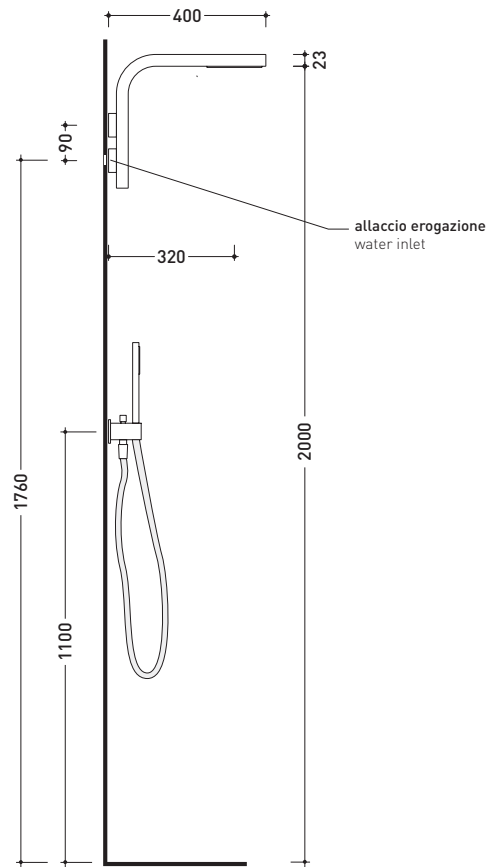

design **PATRICK NORGUET**

2007

NK3260

Concealed shower set with overhead, mixer and handshower

Complements: Line accessories NOKÉ

Package dim. 46 x 36 x 24 cm | Weight 6,8 kg | Pz. Pallet n° -

vista frontale / frontal view

vista laterale / lateral view

sizes in mm

BRASS: finish

glossy chrome

mat black

art. **NK3260**

sizes in mm