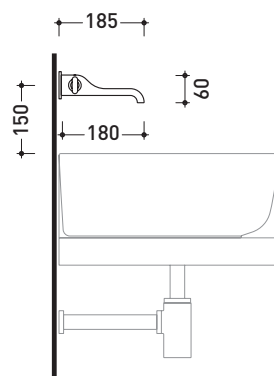

design PATRICK NORGUET

2007

NK3230

Wall-mounted single lever basin mixer (drain included)

Complements: Line accessories NOKÉ

Package dim. 39 x 17 x 8 cm | Weight 3,1 kg | Pz. Pallet n° -

vista zenitale / zenital view

vista frontale / frontal view

vista laterale / lateral view

sizes in mm

BRASS: finish

glossy chrome

mat black

art. **NK3230**

MURATURA INCASSO

sizes in mm