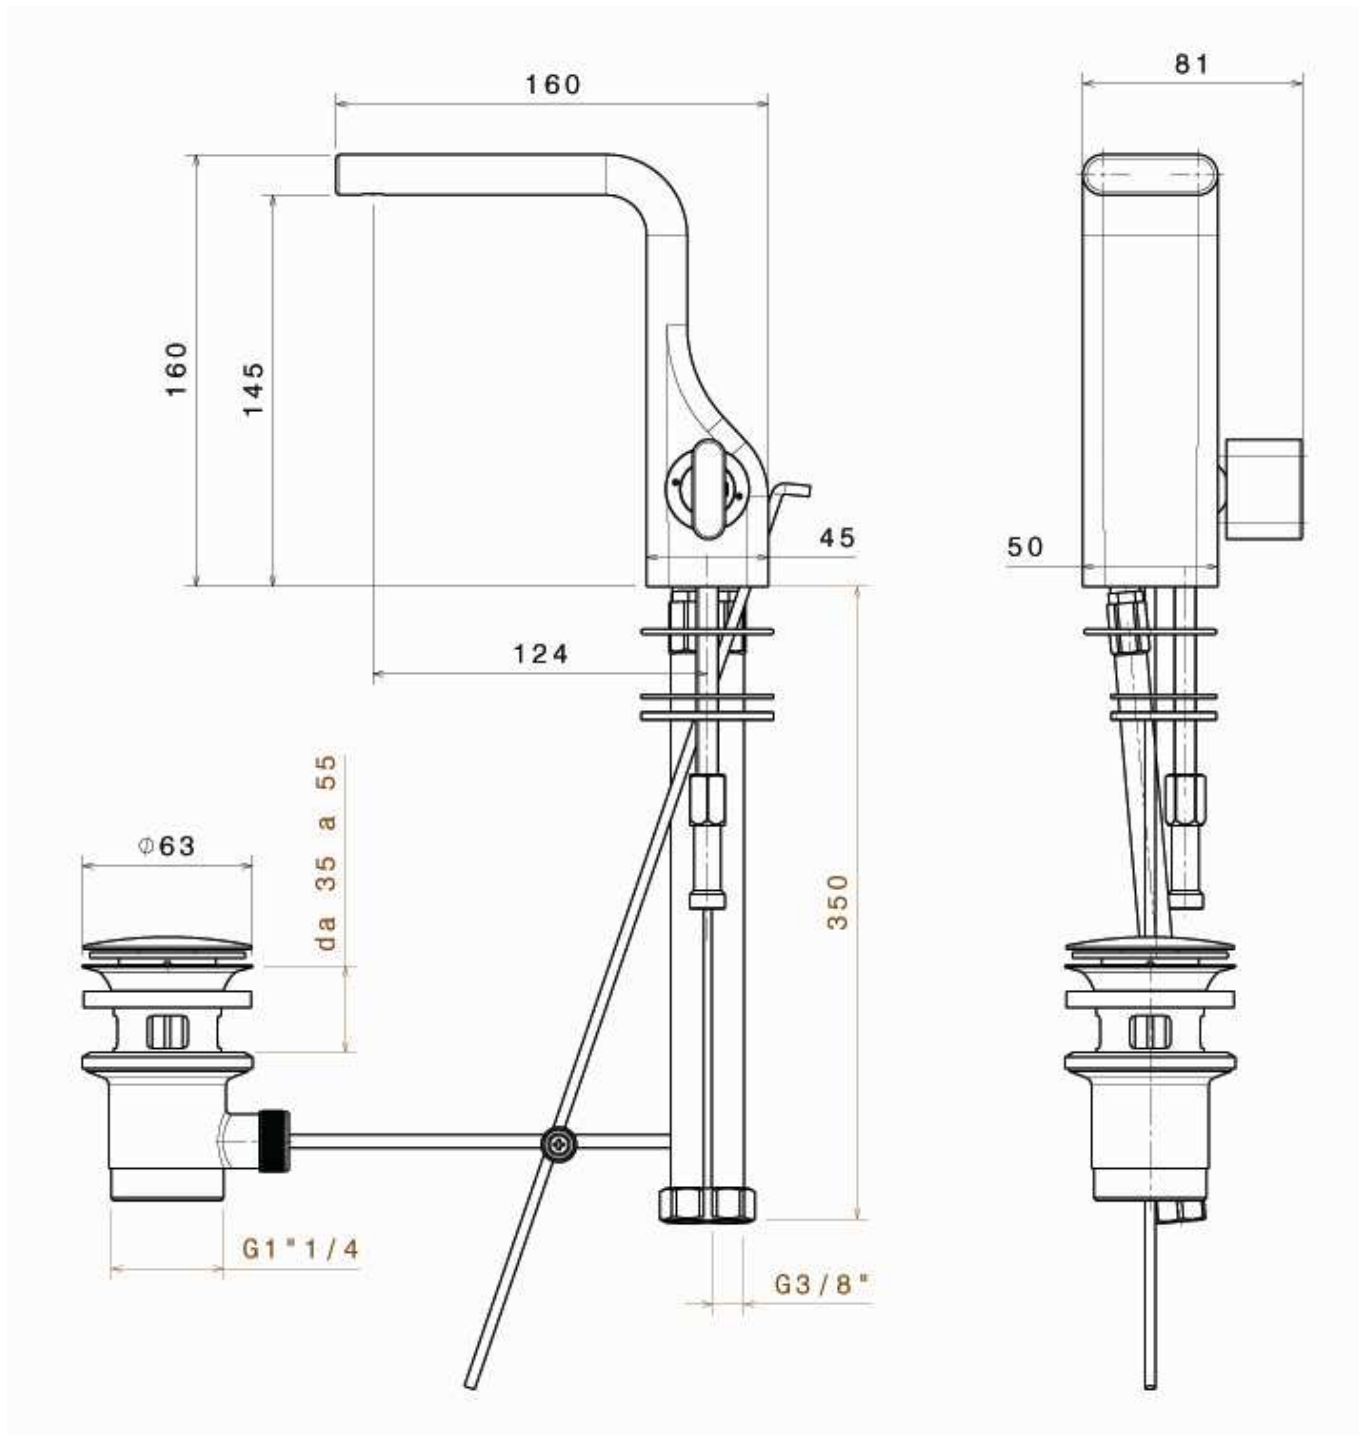

## NK3220

Single lever bidet mixer (drain included)

Complements: Line accessories NOKÉ

Package dim. 39 x 17 x 8 cm | Weight 2 kg | Pz. Pallet n° -

vista zenitale / zenital view

vista frontale / frontal view

vista laterale / lateral view

sizes in mm

BRASS: finish

glossy chrome

mat black

art. **NK3220**

sizes in mm