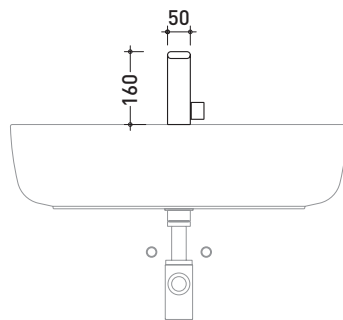

## NK3220

Single lever bidet mixer (drain included)

Complements: Line accessories NOKÉ

Package dim. 39 x 17 x 8 cm | Weight 2 kg | Pz. Pallet n° -

vista zenitale / zenital view

vista frontale / frontal view

vista laterale / lateral view

sizes in mm

BRASS: finish

glossy chrome

mat black

art. **NK3220**

sizes in mm