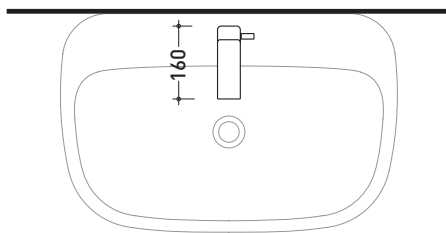

## NK3220

Single lever bidet mixer (drain included)

Complements: Line accessories NOKÉ

Package dim. 39 x 17 x 8 cm | Weight 2 kg | Pz. Pallet n° -

vista zenitale / zenital view

vista frontale / frontal view

vista laterale / lateral view

sizes in mm

BRASS: finish

glossy chrome

mat black

art. **NK3220**

sizes in mm