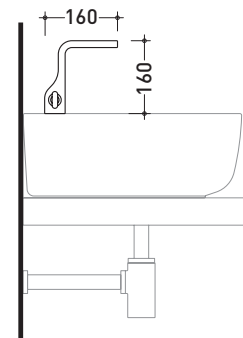

## NK3220

Single lever bidet mixer (drain included)

Complements: Line accessories NOKÉ

Package dim. 39 x 17 x 8 cm | Weight 2 kg | Pz. Pallet n° -

vista zenitale / zenital view

vista frontale / frontal view

vista laterale / lateral view

sizes in mm

BRASS: finish

glossy chrome

mat black

art. **NK3220**

sizes in mm