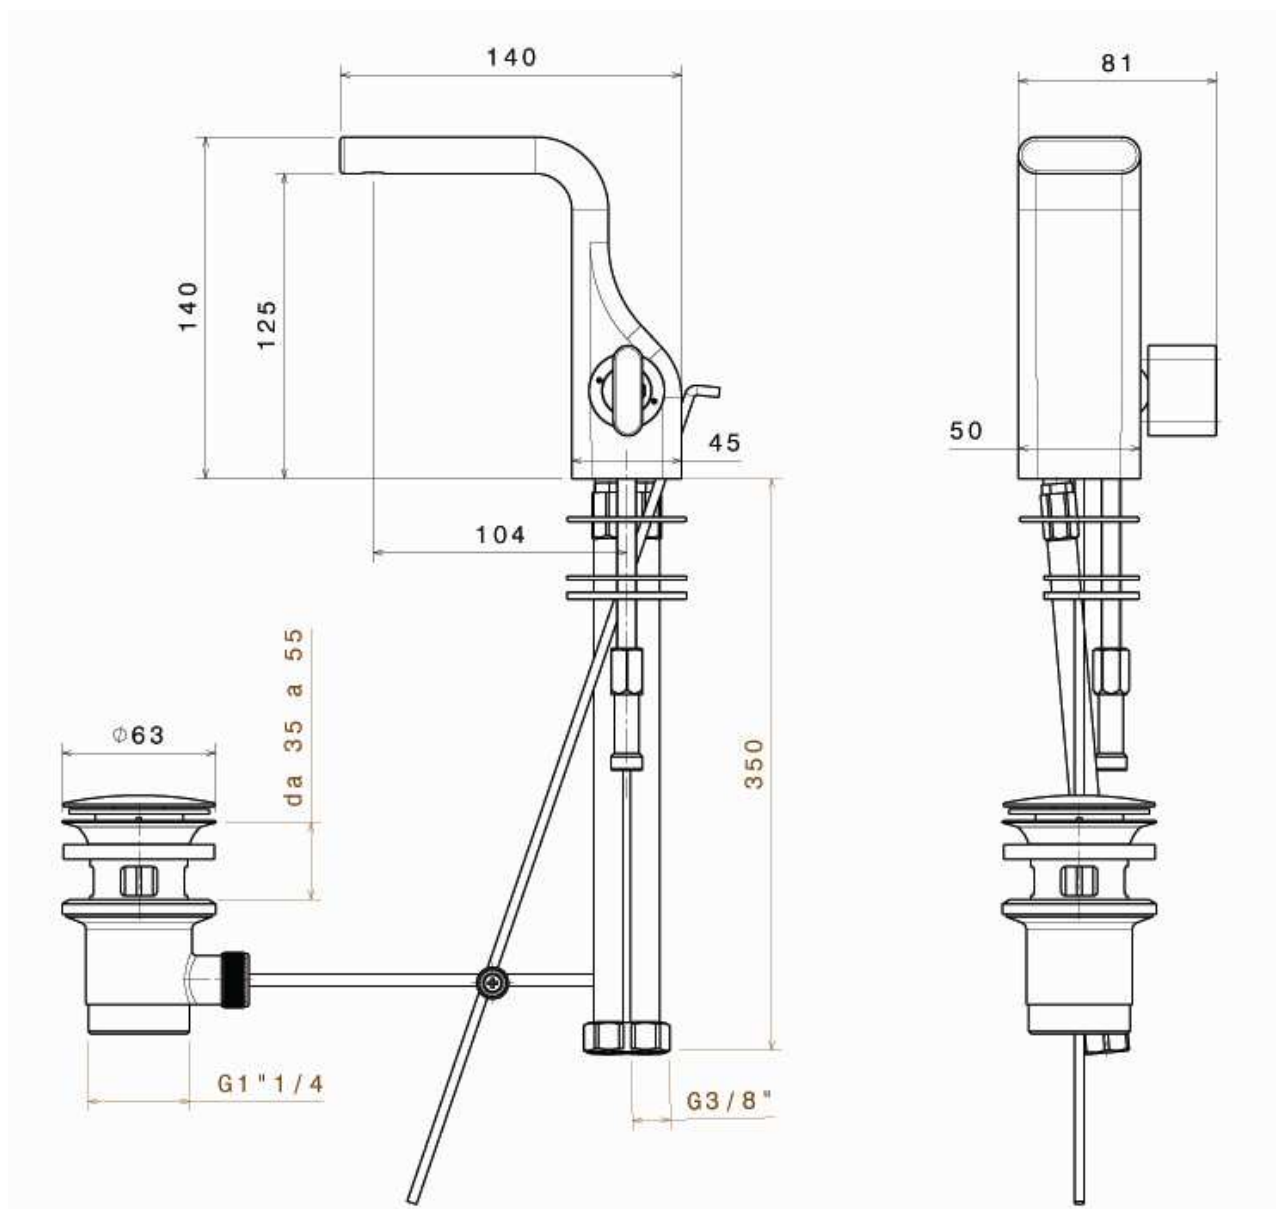

NK3210

Single lever bidet mixer (drain included)

Complements: Line accessories NOKÉ

Package dim. 39 x 17 x 8 cm | Weight 2 kg | Pz. Pallet n° -

vista zenitale / zenital view

vista laterale / lateral view

vista frontale / frontal view

sizes in mm

BRASS: finish

glossy chrome

mat black

art. **NK3210**

sizes in mm