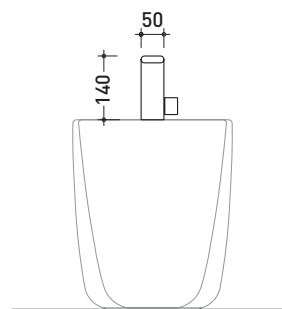

NK3210

Single lever bidet mixer (drain included)

Complements: Line accessories NOKÉ

Package dim. 39 x 17 x 8 cm | Weight 2 kg | Pz. Pallet n° -

vista zenitale / zenital view

vista laterale / lateral view

vista frontale / frontal view

sizes in mm

BRASS: finish

glossy chrome

mat black

art. **NK3210**

sizes in mm