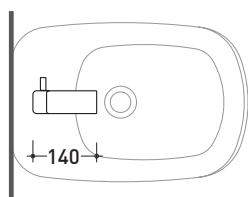

NK3210

Single lever bidet mixer (drain included)

Complements: Line accessories NOKÉ

Package dim. 39 x 17 x 8 cm | Weight 2 kg | Pz. Pallet n° -

vista zenitale / zenital view

vista laterale / lateral view

vista frontale / frontal view

sizes in mm

BRASS: finish

glossy chrome

mat black

art. **NK3210**

sizes in mm