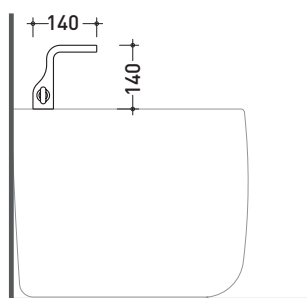

NK3210

Single lever bidet mixer (drain included)

Complements: Line accessories NOKÉ

Package dim. 39 x 17 x 8 cm | Weight 2 kg | Pz. Pallet n° -

vista zenitale / zenital view

vista laterale / lateral view

vista frontale / frontal view

sizes in mm

BRASS: finish

glossy chrome

mat black

art. **NK3210**

sizes in mm