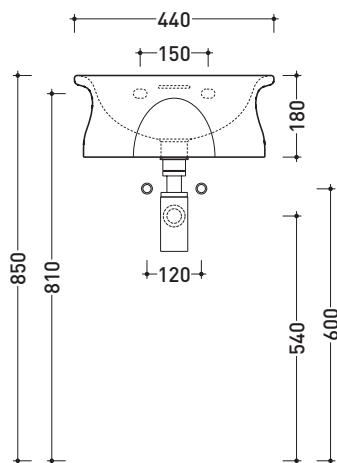

## VD44L Void 44

Countertop - wall hung basin cm 44

•WITH OVERFLOW •ARRANGED FOR SINGLE HOLE TAP

Complements: **Forty6 shelf (F6VD44)**  
**Solid shelf (SLVD44)**  
**Furniture BOX - depth. 37**  
**Line taps basin: ONE - NOKÉ - FOLD - SI - X1**  
**Line accessories: TWO - HOOP - NOKÉ - FOLD**

Package dim. **44 x 19 x 44 cm** | Weight **14,5 kg** | Pz. Pallet n° **30**

CE UNI EN 14688 - CL20 Dop-No14688

vista zenitale / zenital view

foro consigliato sul piano  
suggested hole on the top

vista zenitale / zenital view

vista frontale / frontal view

sezione longitudinale / section

sizes in mm

Please consider a 2% tolerance on indicated measurements

CERAMIC: glossy finish

matt finish

white

milky white