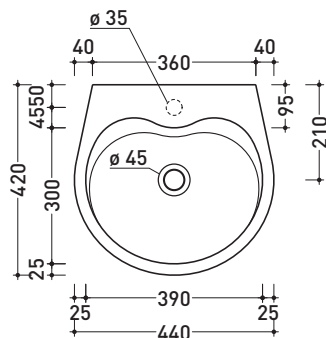

## VD44L Void 44

Countertop - wall hung basin cm 44

•WITH OVERFLOW •ARRANGED FOR SINGLE HOLE TAP

Complements: **Forty6 shelf (F6VD44)**  
**Solid shelf (SLVD44)**  
**Furniture BOX - depth. 37**  
**Line taps basin: ONE - NOKÉ - FOLD - SI - X1**  
**Line accessories: TWO - HOOP - NOKÉ - FOLD**

Package dim. **44 x 19 x 44 cm** | Weight **14,5 kg** | Pz. Pallet n° **30**

CE UNI EN 14688 - CL20 Dop-No14688

vista zenitale / zenital view

foro consigliato sul piano  
suggested hole on the top

vista zenitale / zenital view

vista frontale / frontal view

sezione longitudinale / section

sizes in mm

Please consider a 2% tolerance on indicated measurements

CERAMIC: glossy finish

matt finish

white

milky white