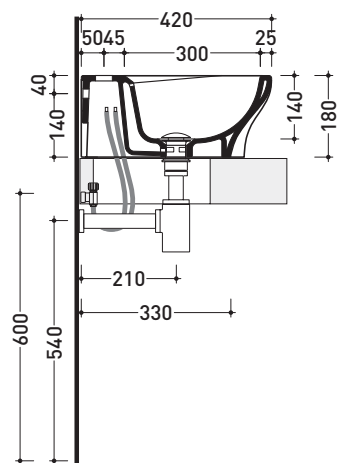

## VD44L Void 44

Countertop - wall hung basin cm 44

•WITH OVERFLOW •ARRANGED FOR SINGLE HOLE TAP

Complements: **Forty6 shelf (F6VD44)**  
**Solid shelf (SLVD44)**  
**Furniture BOX - depth. 37**  
**Line taps basin: ONE - NOKÉ - FOLD - SI - X1**  
**Line accessories: TWO - HOOP - NOKÉ - FOLD**

Package dim. **44 x 19 x 44 cm** | Weight **14,5 kg** | Pz. Pallet n° **30**

CE UNI EN 14688 - CL20 Dop-No14688

vista zenitale / zenital view

foro consigliato sul piano  
suggested hole on the top

vista zenitale / zenital view

vista frontale / frontal view

sezione longitudinale / section

sizes in mm

Please consider a 2% tolerance on indicated measurements

CERAMIC: glossy finish

matt finish

white

milky white