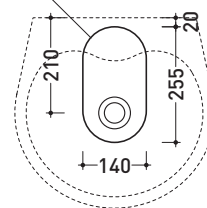

## VD44L Void 44

Countertop - wall hung basin cm 44

•WITH OVERFLOW •ARRANGED FOR SINGLE HOLE TAP

Complements: **Forty6 shelf (F6VD44)**  
**Solid shelf (SLVD44)**  
**Furniture BOX - depth. 37**  
**Line taps basin: ONE - NOKÉ - FOLD - SI - X1**  
**Line accessories: TWO - HOOP - NOKÉ - FOLD**

Package dim. **44 x 19 x 44 cm** | Weight **14,5 kg** | Pz. Pallet n° **30**

CE UNI EN 14688 - CL20 Dop-No14688

vista zenitale / zenital view

foro consigliato sul piano  
suggested hole on the top

vista zenitale / zenital view

vista frontale / frontal view

sezione longitudinale / section

sizes in mm

Please consider a 2% tolerance on indicated measurements

CERAMIC: glossy finish

matt finish

white

milky white