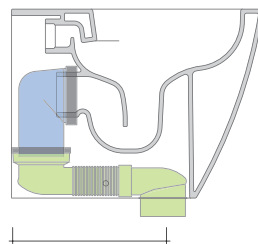

### LK1820 (SET: LKRS+LKR20)

da/from 180 a/to 200 mm

### LK2233 (SET: LKR90+LKR33)

da/from 220 a/to 330\* mm

**WARNING: THE DRAINAGE CONNECTORS ARE NOT INCLUDED**