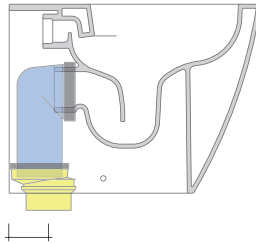

LK8010 (SET: LKR90+LKR20)

da/from 80 a/to 100 mm