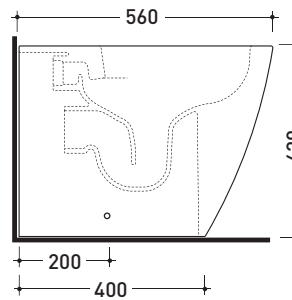

Package dim. 56,5 x 37 x 43,5 cm | Weight 31,5 kg | Pz. Pallet n° 15

UNI EN 997

Dop-No997

pag. 1/2

FLAMINIA does not recommend combining this toilet model with rapid-flow/flushometer systems or traditional high tanks

vista zenitale / zenital view

vista laterale / lateral view

vista retro / back view

**SCARICO A PARETE**  
PREDISPOSTO PER WC SOSPESO  
WALL DISCHARGE ARRANGEMENT  
FOR WALL-HUNG WC

sezione longitudinale / section

da/from 50 a/to 330 mm

sezione longitudinale / section

sizes in mm

Please consider a 2% tolerance on indicated measurements

CERAMIC: glossy finish

white black

matt finish

milky white carbone lava grey fango argilla cenere

### LK1618 (SET: LKRS)

da/from 160 a/to 180 mm