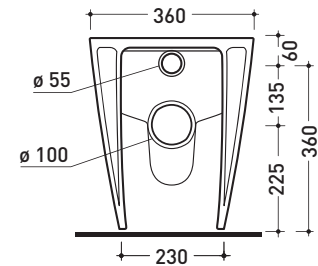

Package dim. 56,5 x 37 x 43,5 cm | Weight 31,5 kg | Pz. Pallet n° 15

UNI EN 997

Dop-No997

pag. 1/2

FLAMINIA does not recommend combining this toilet model with rapid-flow/flushometer systems or traditional high tanks

vista zenitale / zenital view

vista laterale / lateral view

vista retro / back view

**SCARICO A PARETE**  
PREDISPOSTO PER WC SOSPESO  
WALL DISCHARGE ARRANGEMENT  
FOR WALL-HUNG WC

sezione longitudinale / section

da/from 50 a/to 330 mm

sezione longitudinale / section

sizes in mm

Please consider a 2% tolerance on indicated measurements

CERAMIC: glossy finish

white black

matt finish

milky white carbone lava grey fango argilla cenere