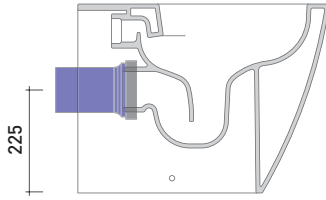

KIT SUITABLE FOR WALL TRAP

LKR00 (SET: LKR00)