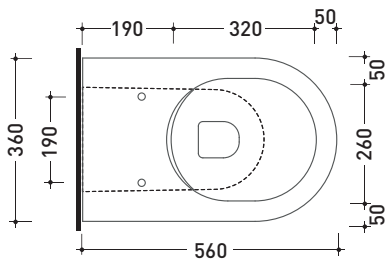

Package dim. 56,5 x 37 x 43,5 cm | Weight 31,5 kg | Pz. Pallet n° 15

UNI EN 997

Dop-No997

pag. 1/2

FLAMINIA does not recommend combining this toilet model with rapid-flow/flushometer systems or traditional high tanks

vista zenitale / zenital view

vista laterale / lateral view

vista retro / back view

**SCARICO A PARETE**  
PREDISPOSTO PER WC SOSPESO  
WALL DISCHARGE ARRANGEMENT  
FOR WALL-HUNG WC

sezione longitudinale / section

da/from 50 a/to 330 mm

sezione longitudinale / section

sizes in mm

Please consider a 2% tolerance on indicated measurements

CERAMIC: glossy finish

white black

matt finish

milky white carbone lava grey fango argilla cenere