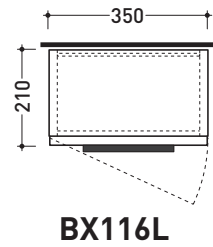

2017

BX216R L 35 x P 21 x H 75

Wall hung cabinet - 1 DOOR (right hinges)

BX216L L 35 x P 21 x H 75

Wall hung cabinet - 1 DOOR (left hinges)

Package dim.

Weight 17,3 kg

Pz. Pallet n° -

CE

vista frontale / frontal view

vista zenitale / zenital view

sezione longitudinale / section

sizes in mm

WOOD: finish

OK Arly

OJ Bianco