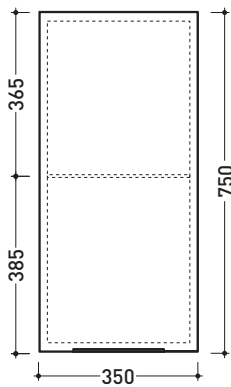

2017

BX216R L 35 x P 21 x H 75

Wall hung cabinet - 1 DOOR (right hinges)

BX216L L 35 x P 21 x H 75

Wall hung cabinet - 1 DOOR (left hinges)

Package dim.

Weight 17,3 kg

Pz. Pallet n° -

CE

vista frontale / frontal view

vista zenitale / zenital view

sezione longitudinale / section

sizes in mm

WOOD: finish

OK Arly

OJ Bianco