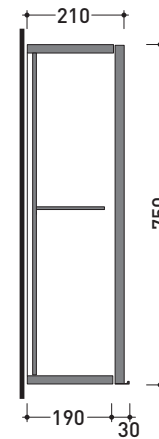

2017

BX216R L 35 x P 21 x H 75

Wall hung cabinet - 1 DOOR (right hinges)

BX216L L 35 x P 21 x H 75

Wall hung cabinet - 1 DOOR (left hinges)

Package dim.

Weight 17,3 kg

Pz. Pallet n° -

CE

vista frontale / frontal view

vista zenitale / zenital view

sezione longitudinale / section

sizes in mm

WOOD: finish

OK Arly

OJ Bianco