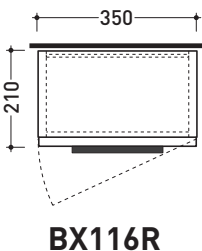

2017

BX216R L 35 x P 21 x H 75

Wall hung cabinet - 1 DOOR (right hinges)

BX216L L 35 x P 21 x H 75

Wall hung cabinet - 1 DOOR (left hinges)

Package dim.

Weight 17,3 kg

Pz. Pallet n° -

CE

vista frontale / frontal view

vista zenitale / zenital view

sezione longitudinale / section

sizes in mm

WOOD: finish

OK Arly

OJ Bianco