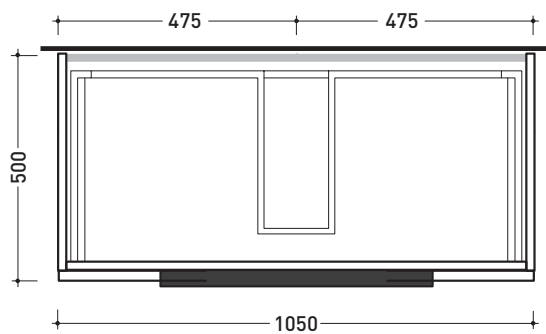

CE

vista zenitale / zenital view