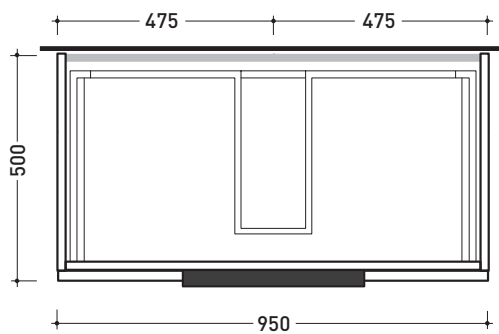

CE

vista zenitale / zenital view