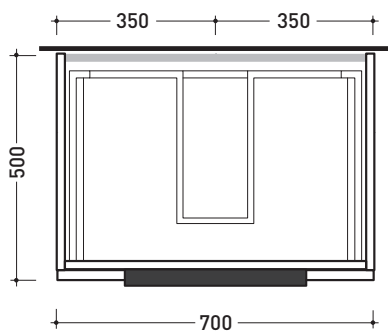

CE

vista zenitale / zenital view