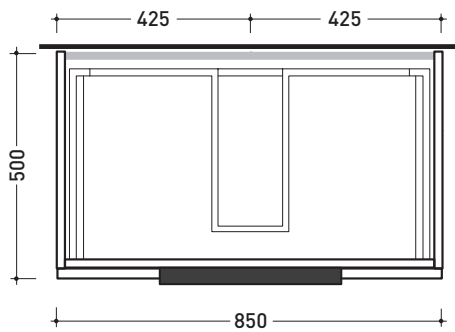

CE

vista zenitale / zenital view