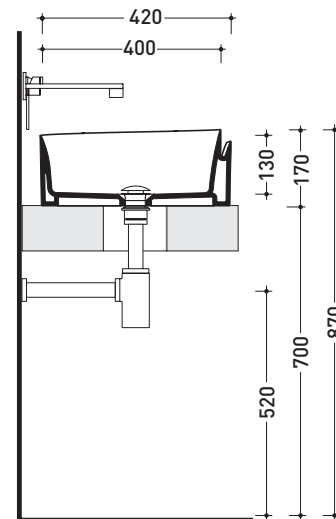

design **NENDO**

2010

RL56L Roll 56

Countertop basin 56 cm

•WITHOUT OVERFLOW •WITHOUT TAP LEDGE

Complements: **Forty6 shelf** (F6RL56)
Solid shelf (SLRL56)
Furniture BOX - depth. 50
Filo 60 metal structure (FI60SV)
Filo 75 metal structure (FI75SV)
Line taps basin: ONE - NOKÈ - SI - FOLD - X1
Line accessories: TWO - HOOP - NOKÈ - FOLD

Technical accessories: **Chrome siphon** (SIFL/CR) - **Telescopic chrome siphon** (SIFL066)
Stop & Go drain (PLSG)
CERAMIC Stop & Go drain (PLCE)
Two piece set chrome tap filters (RF026)

Package dim. **56,5 x 43 x 18,5 cm** | Weight **15,5 kg** | Pz. Pallet n° **24**

CE UNI EN 14688 - CL00 Dop-No14688

vista zenitale / zenital view

vista zenitale / zenital view

vista frontale / frontal view

sezione longitudinale / section

sizes in mm

Please consider a 2% tolerance on indicated measurements