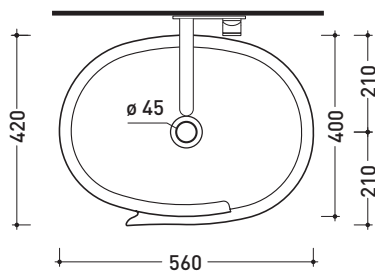

design **NENDO**

2010

RL56L Roll 56

Countertop basin 56 cm

•WITHOUT OVERFLOW •WITHOUT TAP LEDGE

Complements: **Forty6 shelf** (F6RL56)
Solid shelf (SLRL56)
Furniture BOX - depth. 50
Filo 60 metal structure (FI60SV)
Filo 75 metal structure (FI75SV)
Line taps basin: ONE - NOKÈ - SI - FOLD - X1
Line accessories: TWO - HOOP - NOKÈ - FOLD

Technical accessories: **Chrome siphon** (SIFL/CR) - **Telescopic chrome siphon** (SIFL066)
Stop & Go drain (PLSG)
CERAMIC Stop & Go drain (PLCE)
Two piece set chrome tap filters (RF026)

Package dim. **56,5 x 43 x 18,5 cm** | Weight **15,5 kg** | Pz. Pallet n° **24**

CE UNI EN 14688 - CL00 Dop-No14688

vista zenitale / zenital view

vista zenitale / zenital view

vista frontale / frontal view

sezione longitudinale / section

sizes in mm

Please consider a 2% tolerance on indicated measurements