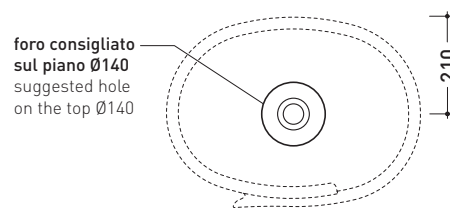

design **NENDO**

2010

RL56L Roll 56

Countertop basin 56 cm

•WITHOUT OVERFLOW •WITHOUT TAP LEDGE

Complements: **Forty6 shelf** (F6RL56)
Solid shelf (SLRL56)
Furniture BOX - depth. 50
Filo 60 metal structure (FI60SV)
Filo 75 metal structure (FI75SV)
Line taps basin: ONE - NOKÈ - SI - FOLD - X1
Line accessories: TWO - HOOP - NOKÈ - FOLD

Technical accessories: **Chrome siphon** (SIFL/CR) - **Telescopic chrome siphon** (SIFL066)
Stop & Go drain (PLSG)
CERAMIC Stop & Go drain (PLCE)
Two piece set chrome tap filters (RF026)

Package dim. **56,5 x 43 x 18,5 cm** | Weight **15,5 kg** | Pz. Pallet n° **24**

CE UNI EN 14688 - CL00 Dop-No14688

vista zenitale / zenital view

vista zenitale / zenital view

vista frontale / frontal view

sezione longitudinale / section

sizes in mm

Please consider a 2% tolerance on indicated measurements