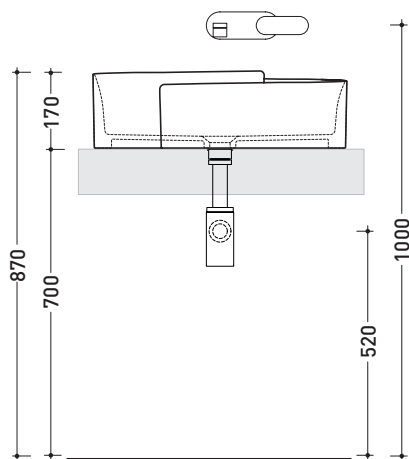

design **NENDO**

2010

RL56L Roll 56

Countertop basin 56 cm

•WITHOUT OVERFLOW •WITHOUT TAP LEDGE

Complements: **Forty6 shelf** (F6RL56)
Solid shelf (SLRL56)
Furniture BOX - depth. 50
Filo 60 metal structure (FI60SV)
Filo 75 metal structure (FI75SV)
Line taps basin: ONE - NOKÈ - SI - FOLD - X1
Line accessories: TWO - HOOP - NOKÈ - FOLD

Technical accessories: **Chrome siphon** (SIFL/CR) - **Telescopic chrome siphon** (SIFL066)
Stop & Go drain (PLSG)
CERAMIC Stop & Go drain (PLCE)
Two piece set chrome tap filters (RF026)

Package dim. **56,5 x 43 x 18,5 cm** | Weight **15,5 kg** | Pz. Pallet n° **24**

CE UNI EN 14688 - CL00 Dop-No14688

vista zenitale / zenital view

vista zenitale / zenital view

vista frontale / frontal view

sezione longitudinale / section

sizes in mm

Please consider a 2% tolerance on indicated measurements