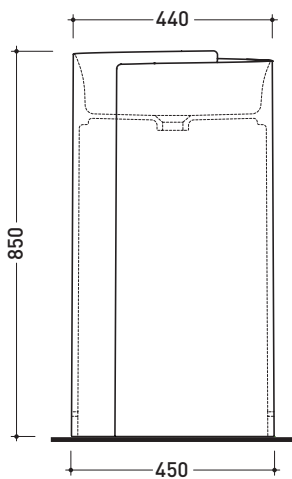

Package dim. 52,5 x 52,5 x 95 cm | Weight 42 kg | Pz. Pallet n° 4

CE

vista zenitale / zenital view

vista zenitale / zenital view

allaccio scarico tramite raccordo tecnico per lavabo in PP 40/50 mm con morsetto  
 drainage connection: use a PP 40/50 mm connector for washbasin with holdfast

vista frontale / frontal view

sezione longitudinale / section

piiletta per lavabo stop & go 1" 1/4 (non inclusa)  
 stop&go drain for washbasin 1"1/4 (not included)

art. FMT/SIF  
 gruppo sifone per lavabo 1"1/4 - 40 mm (in dotazione)  
 siphon kit for washbasin 1"1/4 40 mm (included in the box)

sizes in mm

CERAMIC: glossy finish

matt finish

METAL

Please consider a 2% tolerance on indicated measurements