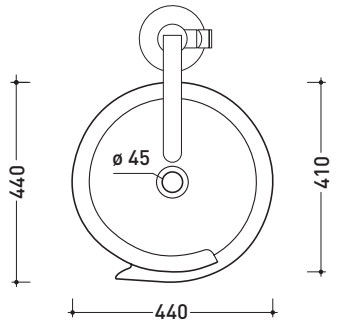

## MR44C Monoroll

**Standing column-basin 44 cm**

(floor fixing kit art. 9005 and siphon art. FMT/SIF included)

• WITHOUT OVERFLOW • WITHOUT TAP LEDGE

Complements: **Line taps basin free-standing: ONE - FOLD**  
**Line accessories: TWO - HOOP - NOKÈ - FOLD**

Package dim. 52,5 x 52,5 x 95 cm | Weight 42 kg | Pz. Pallet n° 4

CE

vista zenitale / zenital view

vista zenitale / zenital view

allaccio scarico tramite raccordo tecnico per lavabo in PP 40/50 mm con morsetto  
 drainage connection: use a PP 40/50 mm connector for washbasin with holdfast