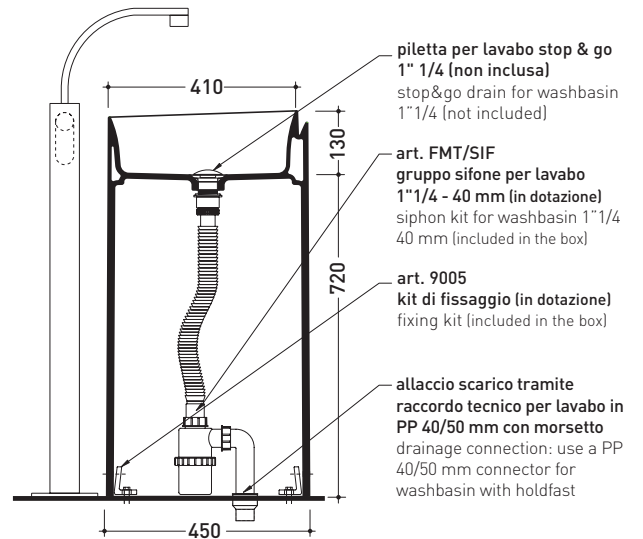

Technical accessories: **Stop & Go drain (PLSG)**  
**CERAMIC Stop & Go drain (PLCE)**  
**Chrome waste with automatic integrated overflow (PLTPCR)**  
**Waste with automatic integrated overflow and ceramic cover (PLTPCE)**

Package dim. 52,5 x 52,5 x 95 cm | Weight 42 kg | Pz. Pallet n° 4

CE

vista zenitale / zenital view

vista zenitale / zenital view

allaccio scarico tramite raccordo tecnico per lavabo in PP 40/50 mm con morsetto  
 drainage connection: use a PP 40/50 mm connector for washbasin with holdfast

vista frontale / frontal view

sezione longitudinale / section

piiletta per lavabo stop & go 1" 1/4 (non inclusa)  
 stop&go drain for washbasin 1"1/4 (not included)

art. FMT/SIF  
 gruppo sifone per lavabo 1"1/4 - 40 mm (in dotazione)  
 siphon kit for washbasin 1"1/4 40 mm (included in the box)

art. 9005  
 kit di fissaggio (in dotazione)  
 fixing kit (included in the box)

allaccio scarico tramite raccordo tecnico per lavabo in PP 40/50 mm con morsetto  
 drainage connection: use a PP 40/50 mm connector for washbasin with holdfast