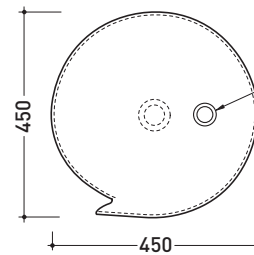

Package dim. 52,5 x 52,5 x 95 cm | Weight 42 kg | Pz. Pallet n° 4

CE

vista zenitale / zenital view

vista zenitale / zenital view

allaccio scarico tramite raccordo tecnico per lavabo in PP 40/50 mm con morsetto  
 drainage connection: use a PP 40/50 mm connector for washbasin with holdfast

sizes in mm

CERAMIC: glossy finish

matt finish

METAL

Please consider a 2% tolerance on indicated measurements