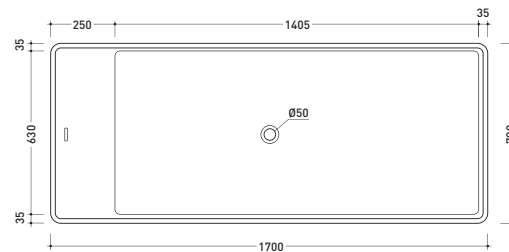

Package dim. **206 x 93 x 72 cm** | Weight **170 kg** | Pz. Pallet n° **1**

UNI EN 14516 - CL1 **Dop-No14516**

vista zenitale / zenital view

**Capacità Max / Max Capacity 350 L.**  
**Peso Netto / Net Weight 170 Kg.**

## MW170 Wash Bicolor

Bath-tub 170 cm in Pietraluce **BICOLOR** (white/colour) - drain cover matching color the bathtub (drainage system art. SIFMW included)

● WITH OVERFLOW

Complements: **Line taps bath-tub:** ONE - NOKÉ - SI - FOLD  
**Line accessories:** TWO - HOOP - NOKÉ - FOLD