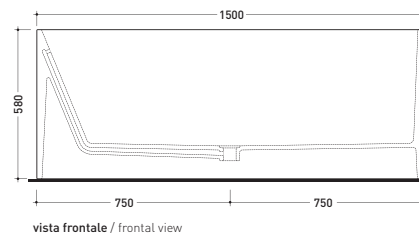

sezione laterale / section