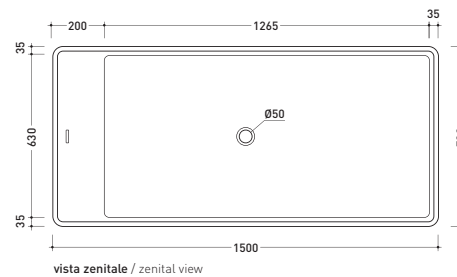

Package dim. **206 x 93 x 72 cm** | Weight **170 kg** | Pz. Pallet n° **1**

UNI EN 14516 - CL1 **Dop-No14516**

vista zenitale / zenital view

**Capacità Max / Max Capacity 350 L.**  
**Peso Netto / Net Weight 170 Kg.**

## MW150 Wash

Bath-tub 150 cm in Pietraluce - drain cover matching color the bathtub (drainage system art. SIFMW included)

● WITH OVERFLOW

Complements: **Line taps bath-tub:** ONE - NOKÉ - SI - FOLD  
**Line accessories:** TWO - HOOP - NOKÉ - FOLD

Package dim. 190 x 85 x 72 cm | Weight 160 kg | Pz. Pallet n° 1

UNI EN 14516 - CL1 Dop-No14516

**Capacità Max / Max Capacity 310 L.**  
**Peso Netto / Net Weight 160 Kg.**

sezione laterale / section

vista laterale / lateral view