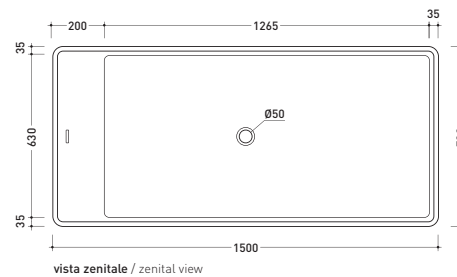

## MW150 Wash Bicolor

Bath-tub 150 cm in Pietraluce **BICOLOR** (white/colour) - drain cover matching color the bathtub (drainage system art. SIFMW included)

● WITH OVERFLOW

Complements: **Line taps bath-tub:** ONE - NOKÉ - SI - FOLD  
**Line accessories:** TWO - HOOP - NOKÉ - FOLD

Package dim. 190 x 85 x 72 cm | Weight 160 kg | Pz. Pallet n° 1

UNI EN 14516 - CL1 Dop-No14516

Capacità Max / Max Capacity 310 L.  
 Peso Netto / Net Weight 160 Kg.

sezione laterale / section

vista laterale / lateral view

sezione longitudinale / section

sizes in mm

PIETRALUCE: glossy finish

WHITE inside  
 BLACK outside

<http://www.ceramicaflaminia.it/en/products/328-wash>

©ceramicaflaminiaspa - All rights reserved. Unauthorized copying, publication, reproduction as well as partial reproduction are prohibited