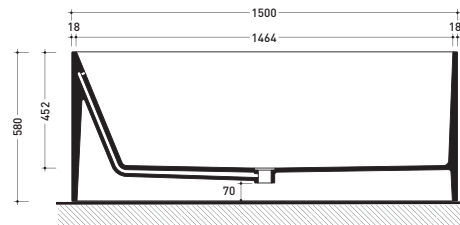

Package dim. 190 x 85 x 72 cm | Weight 160 kg | Pz. Pallet n° 1

UNI EN 14516 - CL1 Dop-No14516

Capacità Max / Max Capacity 310 L.  
 Peso Netto / Net Weight 160 Kg.

sezione laterale / section

vista laterale / lateral view

sezione longitudinale / section

sizes in mm

PIETRALUCE: glossy finish

WHITE inside  
 BLACK outside

<http://www.ceramicaflaminia.it/en/products/328-wash>

©ceramicaflaminiaspa - All rights reserved. Unauthorized copying, publication, reproduction as well as partial reproduction are prohibited