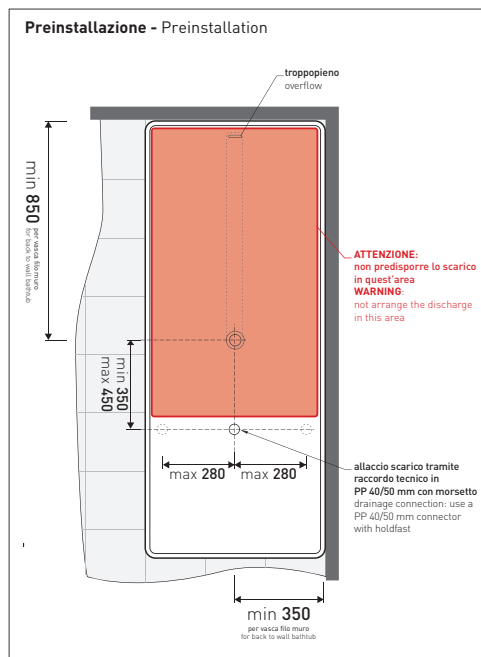

## MW170 Wash

Bath-tub 170 cm in Pietraluce - drain cover matching color the bathtub (drainage system art. SIFMW included)

● WITH OVERFLOW

Complements: **Line taps bath-tub:** ONE - NOKÉ - SI - FOLD  
**Line accessories:** TWO - HOOP - NOKÉ - FOLD

Package dim. **206 x 93 x 72 cm** | Weight **170 kg** | Pz. Pallet n° **1**

UNI EN 14516 - CL1 **Dop-No14516**

vista zenitale / zenital view

**Capacità Max / Max Capacity 350 L.**  
**Peso Netto / Net Weight 170 Kg.**

vista frontale / frontal view

sezione laterale / section

vista laterale / lateral view

sezione longitudinale / section

sizes in mm

**PIETRALUCE:** glossy finish

white black marine blue red beige sand grey

matt finish