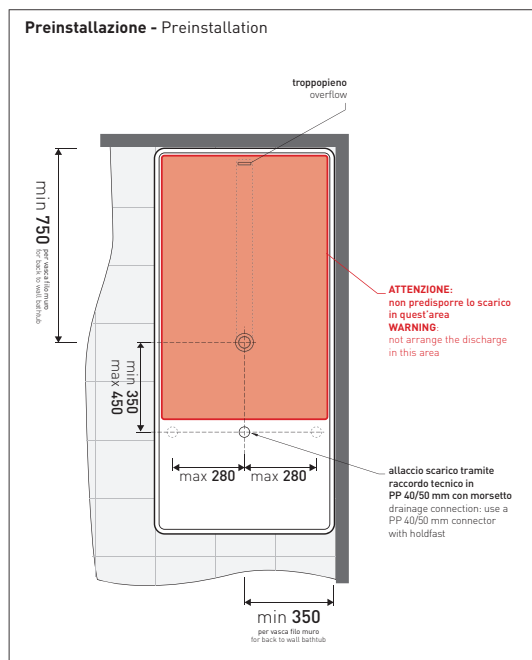

UNI EN 14516 - CL1 Dop-No14516

Capacità Max / Max Capacity 310 L.
Peso Netto / Net Weight 160 Kg.