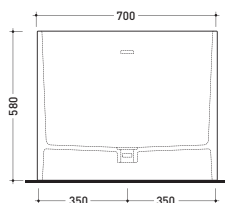

Package dim. **206 x 93 x 72 cm** | Weight **170 kg** | Pz. Pallet n° **1**

UNI EN 14516 - CL1 **Dop-No14516**

vista zenitale / zenital view

**Capacità Max / Max Capacity 350 L.**  
**Peso Netto / Net Weight 170 Kg.**

Package dim. 190 x 85 x 72 cm | Weight 160 kg | Pz. Pallet n° 1

UNI EN 14516 - CL1 Dop-No14516

Capacità Max / Max Capacity 310 L.  
 Peso Netto / Net Weight 160 Kg.

sezione laterale / section

vista laterale / lateral view

sezione longitudinale / section

sizes in mm

PIETRALUCE: glossy finish

WHITE inside  
 BLACK outside

<http://www.ceramicaflaminia.it/en/products/328-wash>

©ceramicaflaminiaspa - All rights reserved. Unauthorized copying, publication, reproduction as well as partial reproduction are prohibited