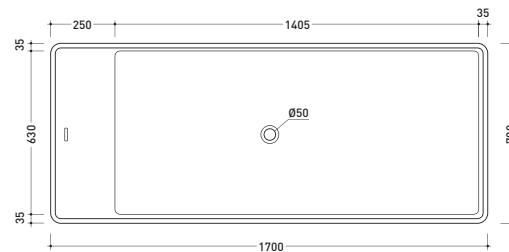

## MW170 Wash

Bath-tub 170 cm in Pietraluce - drain cover matching color the bathtub (drainage system art. SIFMW included)

● WITH OVERFLOW

Complements: **Line taps bath-tub:** ONE - NOKÉ - SI - FOLD  
**Line accessories:** TWO - HOOP - NOKÉ - FOLD

Package dim. **206 x 93 x 72 cm** | Weight **170 kg** | Pz. Pallet n° **1**

UNI EN 14516 - CL1 **Dop-No14516**

vista zenitale / zenital view

**Capacità Max / Max Capacity 350 L.**  
**Peso Netto / Net Weight 170 Kg.**

vista frontale / frontal view

sezione laterale / section

vista laterale / lateral view

sezione longitudinale / section

sizes in mm

**PIETRALUCE:** glossy finish

white black marine blue red beige sand grey

matt finish