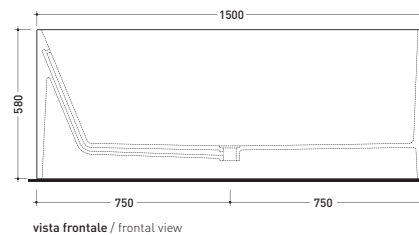

sezione laterale / section