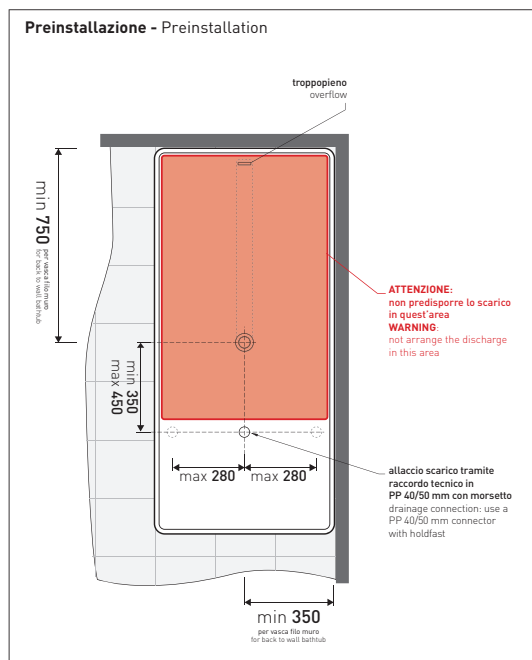

Package dim. **206 x 93 x 72 cm** | Weight **170 kg** | Pz. Pallet n° **1**

UNI EN 14516 - CL1 **Dop-No14516**

vista zenitale / zenital view

**Capacità Max / Max Capacity 350 L.**  
**Peso Netto / Net Weight 170 Kg.**

## MW150 Wash

Bath-tub 150 cm in Pietraluce - drain cover matching color the bathtub (drainage system art. SIFMW included)

● WITH OVERFLOW

Complements: **Line taps bath-tub:** ONE - NOKÉ - SI - FOLD  
**Line accessories:** TWO - HOOP - NOKÉ - FOLD

Package dim. 190 x 85 x 72 cm | Weight 160 kg | Pz. Pallet n° 1

UNI EN 14516 - CL1 Dop-No14516

**Capacità Max / Max Capacity 310 L.**  
**Peso Netto / Net Weight 160 Kg.**

sezione laterale / section

vista laterale / lateral view