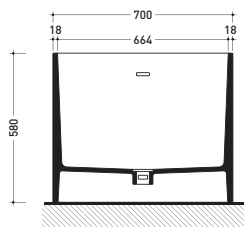

Package dim. **206 x 93 x 72 cm** | Weight **170 kg** | Pz. Pallet n° **1**

UNI EN 14516 - CL1 **Dop-No14516**

vista zenitale / zenital view

**Capacità Max / Max Capacity 350 L.**  
**Peso Netto / Net Weight 170 Kg.**

Package dim. 190 x 85 x 72 cm | Weight 160 kg | Pz. Pallet n° 1

UNI EN 14516 - CL1 Dop-No14516

Capacità Max / Max Capacity 310 L.  
 Peso Netto / Net Weight 160 Kg.

sezione laterale / section

vista laterale / lateral view

sezione longitudinale / section

sizes in mm

PIETRALUCE: glossy finish

WHITE inside  
 BLACK outside

<http://www.ceramicaflaminia.it/en/products/328-wash>

©ceramicaflaminiaspa - All rights reserved. Unauthorized copying, publication, reproduction as well as partial reproduction are prohibited