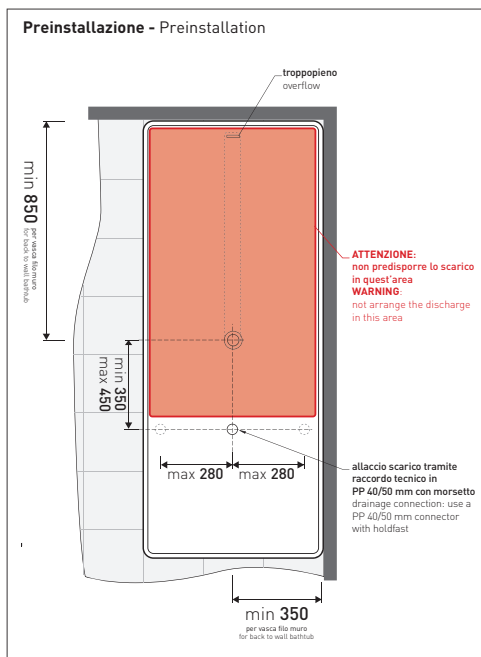

## MW170 Wash

Bath-tub 170 cm in Pietraluce - drain cover matching color the bathtub (drainage system art. SIFMW included)

• WITH OVERFLOW

Complements: Line taps bath-tub: ONE - NOKÉ - SI - FOLD  
Line accessories: TWO - HOOP - NOKÉ - FOLD

Package dim. 206 x 93 x 72 cm | Weight 170 kg | Pz. Pallet n° 1

UNI EN 14516 - CL1 Dop-No14516

vista zenitale / zenital view

Capacità Max / Max Capacity 350 L.  
 Peso Netto / Net Weight 170 Kg.

vista frontale / frontal view

sezione laterale / section

vista laterale / lateral view

sezione longitudinale / section

sizes in mm

PIETRALUCE: glossy finish

white black marine blue red beige sand grey

matt finish

milky white carbone lava grey argilla cenere