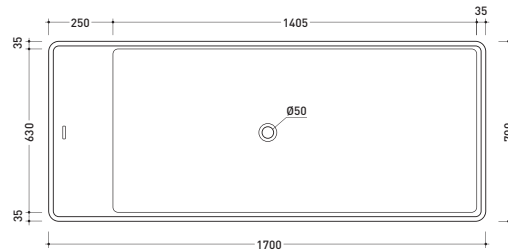

## MW170 Wash

Bath-tub 170 cm in Pietraluce - drain cover matching color the bathtub (drainage system art. SIFMW included)

• WITH OVERFLOW

Complements: Line taps bath-tub: ONE - NOKÉ - SI - FOLD  
Line accessories: TWO - HOOP - NOKÉ - FOLD

Package dim. 206 x 93 x 72 cm | Weight 170 kg | Pz. Pallet n° 1

UNI EN 14516 - CL1 Dop-No14516

vista zenitale / zenital view

Capacità Max / Max Capacity 350 L.  
 Peso Netto / Net Weight 170 Kg.

vista frontale / frontal view

sezione laterale / section

vista laterale / lateral view

sezione longitudinale / section

sizes in mm

PIETRALUCE: glossy finish

white black marine blue red beige sand grey

matt finish

milky white carbone lava grey argilla cenere