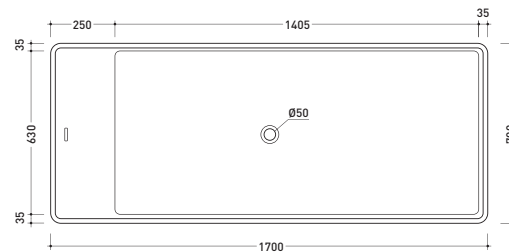

Package dim. 206 x 93 x 72 cm | Weight 170 kg | Pz. Pallet n° 1

UNI EN 14516 - CL1 Dop-No14516

vista zenitale / zenital view

Capacità Max / Max Capacity 350 L.  
 Peso Netto / Net Weight 170 Kg.

vista frontale / frontal view

## MW170 Wash Bicolor

Bath-tub 170 cm in Pietraluce **BICOLOR** (white/colour) - drain cover matching color the bathtub (drainage system art. SIFMW included)

• WITH OVERFLOW

Complements: **Line taps bath-tub: ONE - NOKÉ - SI - FOLD**  
**Line accessories: TWO - HOOP - NOKÉ - FOLD**

sezione laterale / section

vista laterale / lateral view

sezione longitudinale / section

sizes in mm

PIETRALUCE: glossy finish

WHITE inside  
 BLACK outside