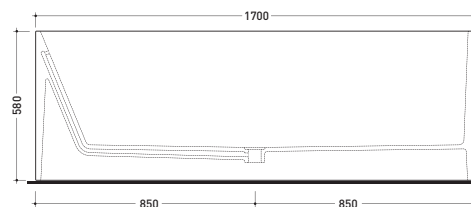

vista frontale / frontal view