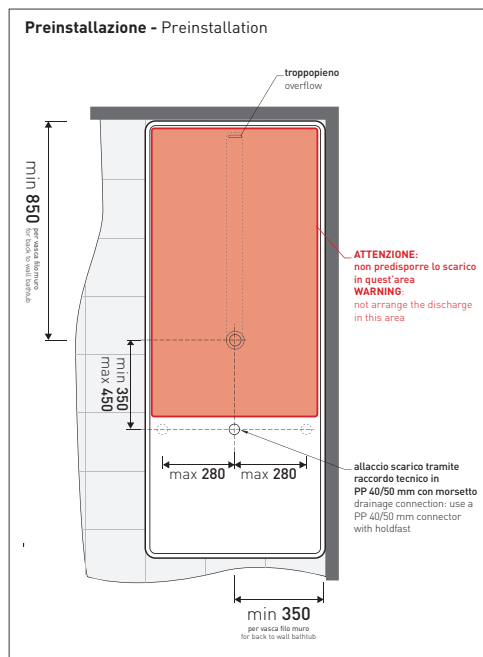

Package dim. 206 x 93 x 72 cm | Weight 170 kg | Pz. Pallet n° 1

UNI EN 14516 - CL1 Dop-No14516

vista zenitale / zenital view

Capacità Max / Max Capacity 350 L.  
 Peso Netto / Net Weight 170 Kg.

vista frontale / frontal view

## MW170 Wash Bicolor

Bath-tub 170 cm in Pietraluce **BICOLOR** (white/colour) - drain cover matching color the bathtub (drainage system art. SIFMW included)

• WITH OVERFLOW

Complements: **Line taps bath-tub: ONE - NOKÉ - SI - FOLD**  
**Line accessories: TWO - HOOP - NOKÉ - FOLD**

sezione laterale / section

vista laterale / lateral view

sezione longitudinale / section

sizes in mm

PIETRALUCE: glossy finish

WHITE inside  
 BLACK outside