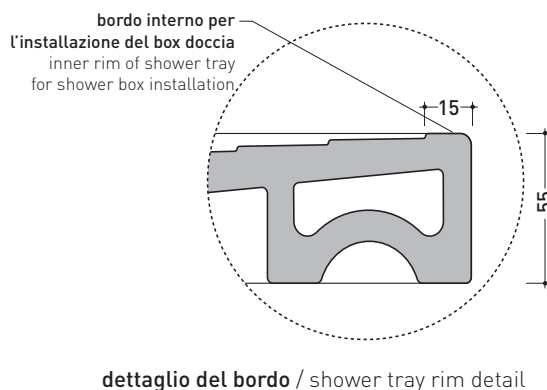

Water Drop

→ FLAMINIA.

design **LUCA CIMARRA**

2005

DR80 Water Drop 80

Laid on or built-in in the floor shower tray 80x80 cm
(\varnothing 90mm drainage system not included)

Complements: **Line taps shower:** ONE - NOKÉ - SI - FOLD - X1
Line accessories: TWO - HOOP - NOKÉ - FOLD

Technical accessories: **drainage system with CHROME cover \varnothing 90mm (PLFR)**
drainage system with CERAMIC cover \varnothing 90mm (PLFC)

Package dim. 80,5 x 55 x 83 cm | Weight 33 kg | Pz. Pallet n° 10

UNI EN 14527

Dop-No14527

PILETTA CONSIGLIATA / SUGGESTED DRAIN

Piletta sifonata / Drainage
Portata / Flow rate: 0,52 l/sec (EN 274 > 0,4 l/sec)

sizes in mm

Please consider a 2% tolerance on indicated measurements