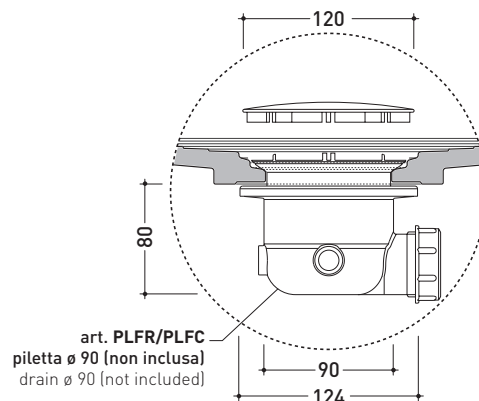

Water Drop

→ FLAMINIA.

design **LUCA CIMARRA**

2005

DR80 Water Drop 80

Laid on or built-in in the floor shower tray 80x80 cm
(\varnothing 90mm drainage system not included)

Complements: **Line taps shower:** ONE - NOKÉ - SI - FOLD - X1
Line accessories: TWO - HOOP - NOKÉ - FOLD

Technical accessories: **drainage system with CHROME cover \varnothing 90mm (PLFR)**
drainage system with CERAMIC cover \varnothing 90mm (PLFC)

Package dim. 80,5 x 55 x 83 cm | Weight 33 kg | Pz. Pallet n° 10

UNI EN 14527

Dop-No14527

PILETTA CONSIGLIATA / SUGGESTED DRAIN

Piletta sifonata / Drainage
Portata / Flow rate: 0,52 l/sec (EN 274 > 0,4 l/sec)

sizes in mm

Please consider a 2% tolerance on indicated measurements