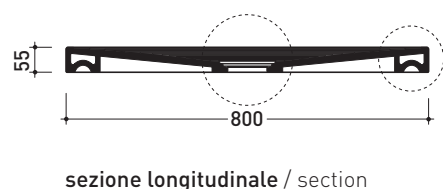

Water Drop

→ FLAMINIA.

design **LUCA CIMARRA**

2005

DR80 Water Drop 80

Laid on or built-in in the floor shower tray 80x80 cm
(\varnothing 90mm drainage system not included)

Complements: **Line taps shower:** ONE - NOKÉ - SI - FOLD - X1
Line accessories: TWO - HOOP - NOKÉ - FOLD

Technical accessories: **drainage system with CHROME cover \varnothing 90mm (PLFR)**
drainage system with CERAMIC cover \varnothing 90mm (PLFC)

Package dim. 80,5 x 55 x 83 cm | Weight 33 kg | Pz. Pallet n° 10

UNI EN 14527

Dop-No14527

PILETTA CONSIGLIATA / SUGGESTED DRAIN

Piletta sifonata / Drainage
Portata / Flow rate: 0,52 l/sec (EN 274 > 0,4 l/sec)

sizes in mm

Please consider a 2% tolerance on indicated measurements