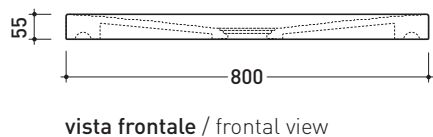

Water Drop

→ FLAMINIA.

design **LUCA CIMARRA**

2005

DR80 Water Drop 80

Laid on or built-in in the floor shower tray 80x80 cm
(\varnothing 90mm drainage system not included)

Complements: **Line taps shower:** ONE - NOKÉ - SI - FOLD - X1
Line accessories: TWO - HOOP - NOKÉ - FOLD

Technical accessories: **drainage system with CHROME cover \varnothing 90mm (PLFR)**
drainage system with CERAMIC cover \varnothing 90mm (PLFC)

Package dim. 80,5 x 55 x 83 cm | Weight 33 kg | Pz. Pallet n° 10

UNI EN 14527

Dop-No14527

PILETTA CONSIGLIATA / SUGGESTED DRAIN

Piletta sifonata / Drainage
Portata / Flow rate: 0,52 l/sec (EN 274 > 0,4 l/sec)

sizes in mm

Please consider a 2% tolerance on indicated measurements