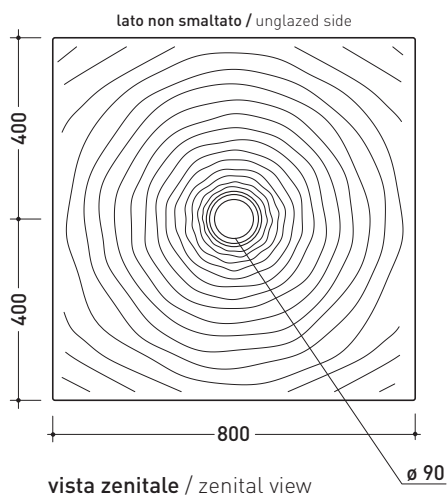

Water Drop

→ FLAMINIA.

design **LUCA CIMARRA**

2005

DR80 Water Drop 80

Laid on or built-in in the floor shower tray 80x80 cm
(\varnothing 90mm drainage system not included)

Complements: **Line taps shower:** ONE - NOKÉ - SI - FOLD - X1
Line accessories: TWO - HOOP - NOKÉ - FOLD

Technical accessories: **drainage system with CHROME cover \varnothing 90mm (PLFR)**
drainage system with CERAMIC cover \varnothing 90mm (PLFC)

Package dim. 80,5 x 55 x 83 cm | Weight 33 kg | Pz. Pallet n° 10

UNI EN 14527

Dop-No14527

PILETTA CONSIGLIATA / SUGGESTED DRAIN

Piletta sifonata / Drainage
Portata / Flow rate: 0,52 l/sec (EN 274 > 0,4 l/sec)

sizes in mm

Please consider a 2% tolerance on indicated measurements