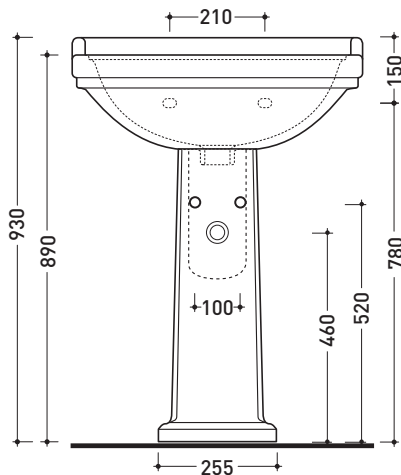

design **FLAMINIA DESIGN TEAM**

1990

6007

Basin 64 cm suitable for pedestal

6009

Ceramic pedestal suitable 64 cm basin

Complements: **Line taps basin:** EVERGREEN
Line accessories: EVERGREEN

Technical accessories: **Chrome siphon (SIFL/CR) - Telescopic chrome siphon (SIFL066)**
Stop & Go drain (PLSG)
Ceramic Stop & Go drain (PLCE)
Two piece set chrome tap filters (RF026)
Wall fixing kit (9002)

Package dim. basin	Weight 21,3 kg	Pz. Pallet n° 24
Package dim. pedestal	Weight 11,5 kg	Pz. Pallet n° 30

CE UNI EN 14688 - CL20 Dop-No14688

vista zenitale / zenital view

vista frontale / frontal view

sezione longitudinale / section

sizes in mm

Please consider a 2% tolerance on indicated measurements

CERAMIC: glossy finish

matt finish

white

black

milky white