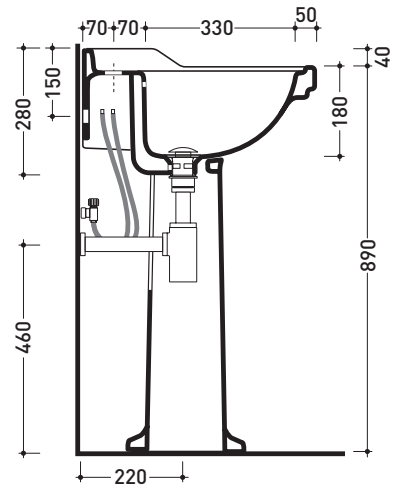

design **FLAMINIA DESIGN TEAM**

1990

6007

Basin 64 cm suitable for pedestal

6009

Ceramic pedestal suitable 64 cm basin

Complements: **Line taps basin:** EVERGREEN
Line accessories: EVERGREEN

Technical accessories: **Chrome siphon (SIFL/CR) - Telescopic chrome siphon (SIFL066)**
Stop & Go drain (PLSG)
Ceramic Stop & Go drain (PLCE)
Two piece set chrome tap filters (RF026)
Wall fixing kit (9002)

Package dim. basin	Weight 21,3 kg	Pz. Pallet n° 24
Package dim. pedestal	Weight 11,5 kg	Pz. Pallet n° 30

CE UNI EN 14688 - CL20 Dop-No14688

vista zenitale / zenital view

vista frontale / frontal view

sezione longitudinale / section

sizes in mm

Please consider a 2% tolerance on indicated measurements

CERAMIC: glossy finish

matt finish

white

black

milky white