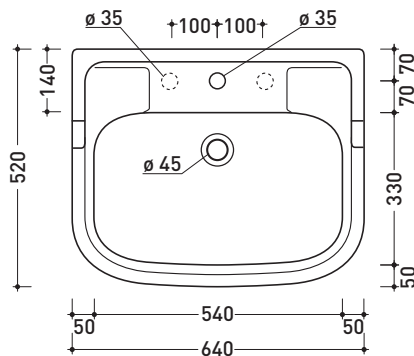

design **FLAMINIA DESIGN TEAM**

1990

6007

Basin 64 cm suitable for pedestal

6009

Ceramic pedestal suitable 64 cm basin

Complements: **Line taps basin:** EVERGREEN
Line accessories: EVERGREEN

Technical accessories: **Chrome siphon (SIFL/CR) - Telescopic chrome siphon (SIFL066)**
Stop & Go drain (PLSG)
Ceramic Stop & Go drain (PLCE)
Two piece set chrome tap filters (RF026)
Wall fixing kit (9002)

Package dim. basin	Weight 21,3 kg	Pz. Pallet n° 24
Package dim. pedestal	Weight 11,5 kg	Pz. Pallet n° 30

CE UNI EN 14688 - CL20 Dop-No14688

vista zenitale / zenital view

vista frontale / frontal view

sezione longitudinale / section

sizes in mm

Please consider a 2% tolerance on indicated measurements

CERAMIC: glossy finish

matt finish

white

black

milky white