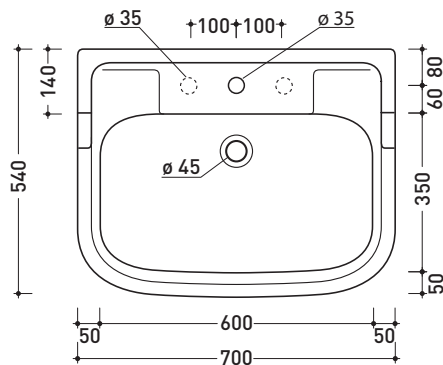

design FLAMINIA DESIGN TEAM

1990

6006 Efi 70

Single-hole basin 70 cm suitable for pedestal

• WITH OVERFLOW • ARRANGED FOR THREE HOLES TAP

6009

Ceramic pedestal suitable for Efi 70 basin

Complements: Line taps basin: EVERGREEN
Line accessories: EVERGREEN

Package dim. basin	Weight 23 kg	Pz. Pallet n° 20
--------------------	--------------	------------------

Package dim. pedestal	Weight 11,5 kg	Pz. Pallet n° 30
-----------------------	----------------	------------------

CE UNI EN 14688 - CL20 Dop-No14688

vista zenitale / zenital view

vista frontale / frontal view

sezione longitudinale / section

sizes in mm

CERAMIC: glossy finish

white

black