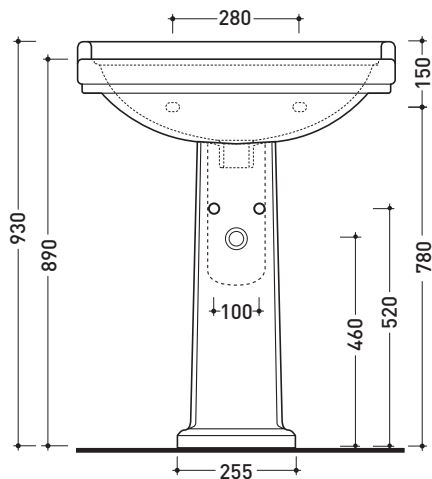

design FLAMINIA DESIGN TEAM

1990

6006 Efi 70

Single-hole basin 70 cm suitable for pedestal

• WITH OVERFLOW • ARRANGED FOR THREE HOLES TAP

6009

Ceramic pedestal suitable for Efi 70 basin

Complements: Line taps basin: EVERGREEN
Line accessories: EVERGREEN

Package dim. basin	Weight 23 kg	Pz. Pallet n° 20
--------------------	--------------	------------------

Package dim. pedestal	Weight 11,5 kg	Pz. Pallet n° 30
-----------------------	----------------	------------------

CE UNI EN 14688 - CL20 Dop-No14688

vista zenitale / zenital view

vista frontale / frontal view

sezione longitudinale / section

sizes in mm

CERAMIC: glossy finish

white

black