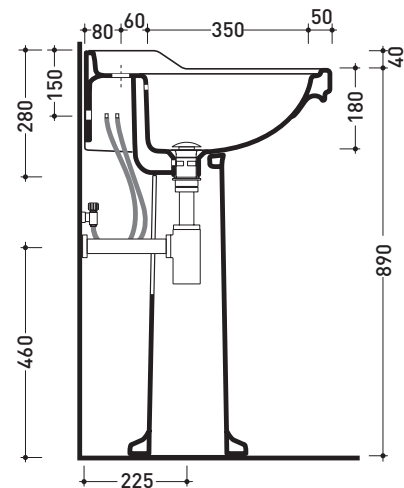

design FLAMINIA DESIGN TEAM

1990

6006 Efi 70

Single-hole basin 70 cm suitable for pedestal

• WITH OVERFLOW • ARRANGED FOR THREE HOLES TAP

6009

Ceramic pedestal suitable for Efi 70 basin

Complements: Line taps basin: EVERGREEN
Line accessories: EVERGREEN

Package dim. basin	Weight 23 kg	Pz. Pallet n° 20
--------------------	--------------	------------------

Package dim. pedestal	Weight 11,5 kg	Pz. Pallet n° 30
-----------------------	----------------	------------------

CE UNI EN 14688 - CL20 Dop-No14688

vista zenitale / zenital view

vista frontale / frontal view

sezione longitudinale / section

sizes in mm

CERAMIC: glossy finish

white

black