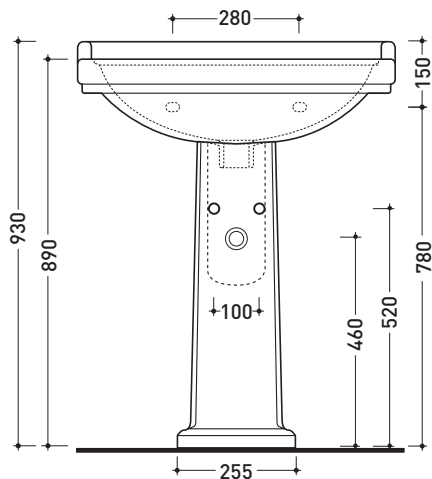

design **FLAMINIA DESIGN TEAM**

1990

**6006**

Basin 70 cm suitable for pedestal

**6009**

Ceramic pedestal suitable for 70 cm basin

Complements: **Line taps basin:** EVERGREEN  
**Line accessories:** EVERGREEN

Technical accessories: **Chrome siphon (SIFL/CR) - Telescopic chrome siphon (SIFL066)**  
**Stop & Go drain (PLSG)**  
**CERAMIC Stop & Go drain (PLCE)**  
**Two piece set chrome tap filters (RF026)**  
**Wall fixing kit (9002)**

Package dim. basin	Weight <b>23 kg</b>	Pz. Pallet n° <b>20</b>
Package dim. pedestal	Weight <b>11,5 kg</b>	Pz. Pallet n° <b>30</b>

CE UNI EN 14688 - CL20 Dop-No14688

vista zenitale / zenital view

vista frontale / frontal view

sezione longitudinale / section

sizes in mm

Please consider a 2% tolerance on indicated measurements

CERAMIC: glossy finish

matt finish

white

black

milky white