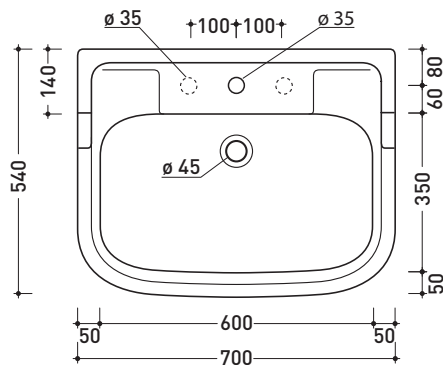

design **FLAMINIA DESIGN TEAM**

1990

**6006**

Basin 70 cm suitable for pedestal

**6009**

Ceramic pedestal suitable for 70 cm basin

Complements: **Line taps basin:** EVERGREEN  
**Line accessories:** EVERGREEN

Package dim. basin	Weight <b>23 kg</b>	Pz. Pallet n° <b>20</b>
Package dim. pedestal	Weight <b>11,5 kg</b>	Pz. Pallet n° <b>30</b>

CE UNI EN 14688 - CL20 Dop-No14688

vista zenitale / zenital view

vista frontale / frontal view

sezione longitudinale / section

sizes in mm

Please consider a 2% tolerance on indicated measurements

CERAMIC: glossy finish

matt finish

white

black

milky white