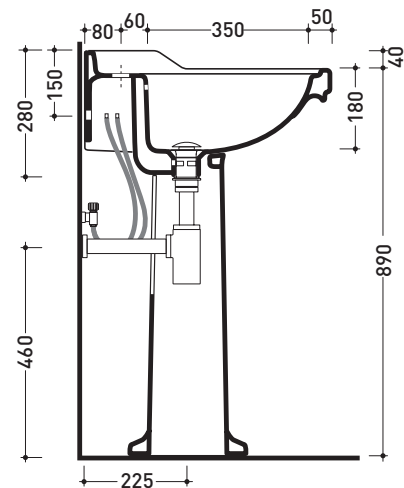

design **FLAMINIA DESIGN TEAM**

1990

**6006**

Basin 70 cm suitable for pedestal

**6009**

Ceramic pedestal suitable for 70 cm basin

Complements: **Line taps basin:** EVERGREEN  
**Line accessories:** EVERGREEN

Package dim. basin	Weight <b>23 kg</b>	Pz. Pallet n° <b>20</b>
Package dim. pedestal	Weight <b>11,5 kg</b>	Pz. Pallet n° <b>30</b>

CE UNI EN 14688 - CL20 Dop-No14688

vista zenitale / zenital view

vista frontale / frontal view

sezione longitudinale / section

sizes in mm

Please consider a 2% tolerance on indicated measurements

CERAMIC: glossy finish

matt finish

white

black

milky white