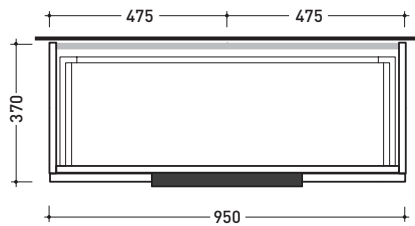

CE

vista zenitale / zenital view