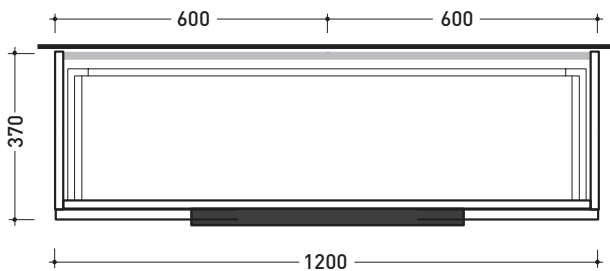

CE

vista zenitale / zenital view