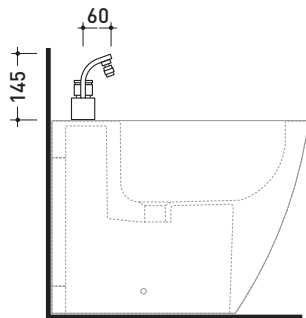

One

➔ FLAMINIA.

design **LUDOVICA+ROBERTO PALOMBA** and **SERGIO MORI** 2003

114070/F

Single lever bidet mixer (stop&go drain included)

Complements: **Line accessories: TWO**
Line accessories: HOOP

Package dim. **40 x 18 x 9 cm** | Weight **2,5 kg** | Pz. Pallet n° -

vista laterale / lateral view

vista frontale / frontal view

vista zenitale / zenital view

sizes in mm

BRASS: glossy finish

chrome

<http://www.ceramicaflaminia.it/en/products/307-one>

©ceramicaflaminiaspa - All rights reserved. Unauthorized copying, publication, reproduction as well as partial reproduction are prohibited