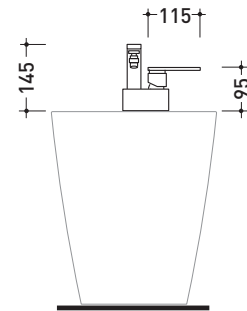

One

➔ FLAMINIA.

design **LUDOVICA+ROBERTO PALOMBA** and **SERGIO MORI** 2003

114070/F

Single lever bidet mixer (stop&go drain included)

Complements: **Line accessories: TWO**
Line accessories: HOOP

Package dim. **40 x 18 x 9 cm** | Weight **2,5 kg** | Pz. Pallet n° -

vista laterale / lateral view

vista frontale / frontal view

vista zenitale / zenital view

sizes in mm

BRASS: glossy finish

chrome

<http://www.ceramicaflaminia.it/en/products/307-one>

©ceramicaflaminiaspa - All rights reserved. Unauthorized copying, publication, reproduction as well as partial reproduction are prohibited