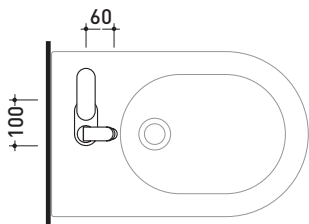

One

➔ FLAMINIA.

design **LUDOVICA+ROBERTO PALOMBA** and **SERGIO MORI** 2003

114070/F

Single lever bidet mixer (stop&go drain included)

Complements: **Line accessories: TWO**
Line accessories: HOOP

Package dim. **40 x 18 x 9 cm** | Weight **2,5 kg** | Pz. Pallet n° -

vista laterale / lateral view

vista frontale / frontal view

vista zenitale / zenital view

sizes in mm

BRASS: glossy finish

chrome

<http://www.ceramicaflaminia.it/en/products/307-one>

©ceramicaflaminiaspa - All rights reserved. Unauthorized copying, publication, reproduction as well as partial reproduction are prohibited