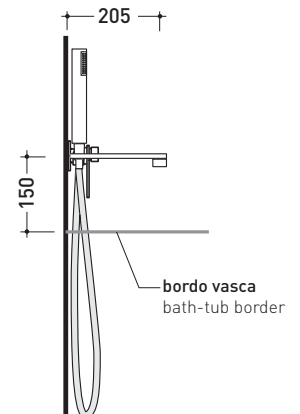

## 112570

Concealed bath set with spout, mixer and hand-shower

Complements: **Line accessories:** TWO  
**Line accessories:** HOOP

Package dim. **40 x 24 x 16 cm** | Weight **4,7 kg** | Pz. Pallet n° -

vista zenitale / zenital view

vista frontale / frontal view

vista laterale / lateral view

sizes in mm

**BRASS:** glossy finish

chrome

<http://www.ceramicaflaminia.it/en/products/307-one>

©ceramicaflaminiaspa - All rights reserved. Unauthorized copying, publication, reproduction as well as partial reproduction are prohibited