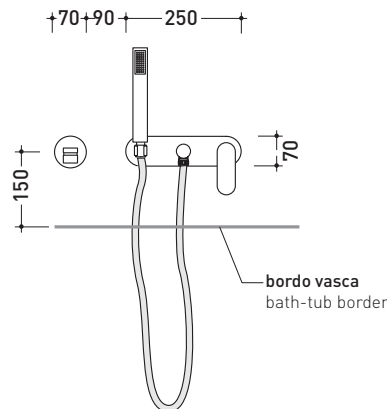

## 112570

Concealed bath set with spout, mixer and hand-shower

Complements: **Line accessories:** TWO  
**Line accessories:** HOOP

Package dim. **40 x 24 x 16 cm** | Weight **4,7 kg** | Pz. Pallet n° -

vista zenitale / zenital view

vista frontale / frontal view

vista laterale / lateral view

sizes in mm

**BRASS:** glossy finish

chrome

<http://www.ceramicaflaminia.it/en/products/307-one>

©ceramicaflaminiaspa - All rights reserved. Unauthorized copying, publication, reproduction as well as partial reproduction are prohibited