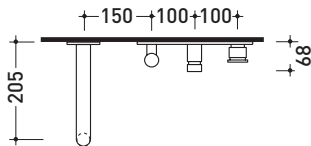

## 112570

Concealed bath set with spout, mixer and hand-shower

Complements: **Line accessories:** TWO  
**Line accessories:** HOOP

Package dim. **40 x 24 x 16 cm** | Weight **4,7 kg** | Pz. Pallet n° -

vista zenitale / zenital view

vista frontale / frontal view

vista laterale / lateral view

sizes in mm

**BRASS:** glossy finish

chrome

<http://www.ceramicaflaminia.it/en/products/307-one>

©ceramicaflaminiaspa - All rights reserved. Unauthorized copying, publication, reproduction as well as partial reproduction are prohibited