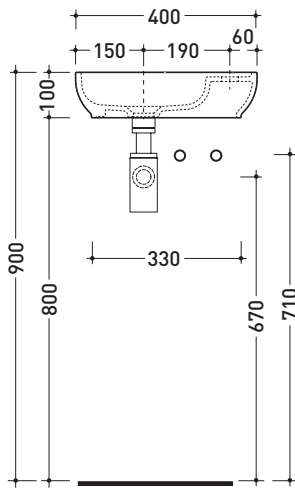

design FLAMINIA DESIGN TEAM

2015

PS40LD Pass 40x22

Countertop - wall hung small basin 40x22 cm with right tap ledge

• WITHOUT OVERFLOW • ARRANGED FOR RIGHT SINGLE-HOLE TAP

Complements: **Line taps basin:** ONE - NOKÉ - FOLD
Line accessories: TWO - HOOP - NOKÉ - FOLD

Package dim.

Weight 4,5 kg

Pz. Pallet n° 88

CE UNI EN 14688 - CL00 Dop-No14688

vista zenitale / zenital view

foro consigliato sul piano
suggested hole on the top

vista zenitale / zenital view

vista frontale / frontal view

vista retro / back view

sezione longitudinale / section

sizes in mm

CERAMIC: glossy finish

white

Please consider a 2% tolerance on indicated measurements