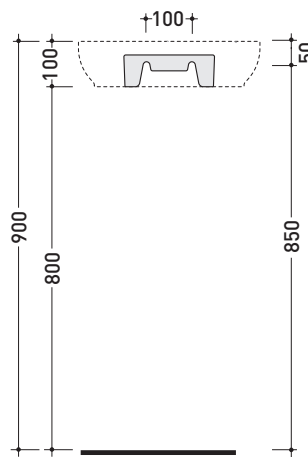

design FLAMINIA DESIGN TEAM

2015

PS40LD Pass 40x22

Countertop - wall hung small basin 40x22 cm with right tap ledge

• WITHOUT OVERFLOW • ARRANGED FOR RIGHT SINGLE-HOLE TAP

Complements: **Line taps basin:** ONE - NOKÉ - FOLD
Line accessories: TWO - HOOP - NOKÉ - FOLD

Package dim.

Weight 4,5 kg

Pz. Pallet n° 88

CE UNI EN 14688 - CL00 Dop-No14688

vista zenitale / zenital view

foro consigliato sul piano
suggested hole on the top

vista zenitale / zenital view

vista frontale / frontal view

vista retro / back view

sezione longitudinale / section

sizes in mm

CERAMIC: glossy finish

white

Please consider a 2% tolerance on indicated measurements