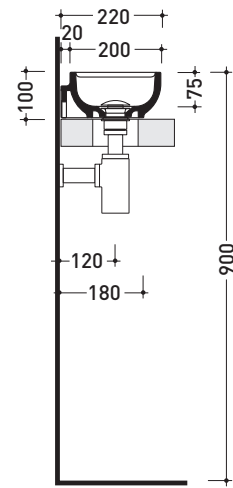

design FLAMINIA DESIGN TEAM

2015

PS40LD Pass 40x22

Countertop - wall hung small basin 40x22 cm with right tap ledge

• WITHOUT OVERFLOW • ARRANGED FOR RIGHT SINGLE-HOLE TAP

Complements: **Line taps basin:** ONE - NOKÉ - FOLD
Line accessories: TWO - HOOP - NOKÉ - FOLD

Package dim.

Weight 4,5 kg

Pz. Pallet n° 88

CE UNI EN 14688 - CL00 Dop-No14688

vista zenitale / zenital view

foro consigliato sul piano
suggested hole on the top

vista zenitale / zenital view

vista frontale / frontal view

vista retro / back view

sezione longitudinale / section

sizes in mm

CERAMIC: glossy finish

white

Please consider a 2% tolerance on indicated measurements