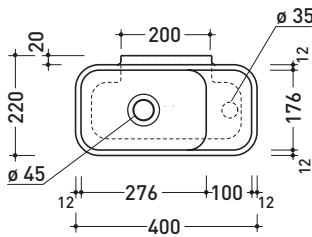

design FLAMINIA DESIGN TEAM

2015

PS40LD Pass 40x22

Countertop - wall hung small basin 40x22 cm with right tap ledge

• WITHOUT OVERFLOW • ARRANGED FOR RIGHT SINGLE-HOLE TAP

Complements: **Line taps basin:** ONE - NOKÉ - FOLD
Line accessories: TWO - HOOP - NOKÉ - FOLD

Package dim.

Weight 4,5 kg

Pz. Pallet n° 88

CE UNI EN 14688 - CL00 Dop-No14688

vista zenitale / zenital view

foro consigliato sul piano
suggested hole on the top

vista zenitale / zenital view

vista frontale / frontal view

vista retro / back view

sezione longitudinale / section

sizes in mm

CERAMIC: glossy finish

white

Please consider a 2% tolerance on indicated measurements