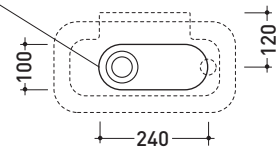

design FLAMINIA DESIGN TEAM

2015

PS40LD Pass 40x22

Countertop - wall hung small basin 40x22 cm with right tap ledge

• WITHOUT OVERFLOW • ARRANGED FOR RIGHT SINGLE-HOLE TAP

Complements: **Line taps basin:** ONE - NOKÉ - FOLD
Line accessories: TWO - HOOP - NOKÉ - FOLD

Package dim.

Weight 4,5 kg

Pz. Pallet n° 88

CE UNI EN 14688 - CL00 Dop-No14688

vista zenitale / zenital view

foro consigliato sul piano
suggested hole on the top

vista zenitale / zenital view

vista frontale / frontal view

vista retro / back view

sezione longitudinale / section

sizes in mm

CERAMIC: glossy finish

white

Please consider a 2% tolerance on indicated measurements