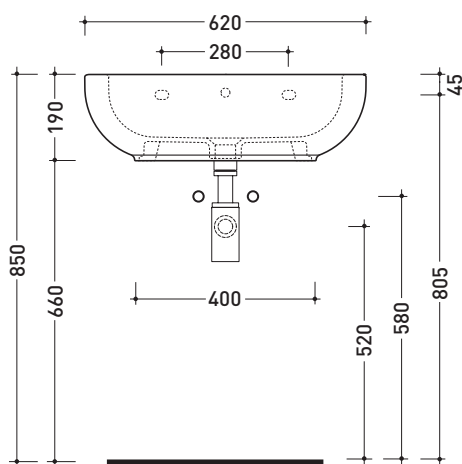

PS62L Pass 62

Countertop - wall hung basin 62 cm

•WITH OVERFLOW •ARRANGED FOR THREE HOLES TAP

Complements: **Solid shelf (SLPS62)**
Forty6 shelf (F6PS62)
Furniture BOX - depth. 50
Line taps basin: ONE - NOKÉ - SI - FOLD - X1
Line accessories: TWO - HOOP - NOKÉ - FOLD

Package dim. | Weight **19 kg** | Pz. Pallet n° **20**

CE UNI EN 14688 - CL20 Dop-No14688

vista zenitale / zenital view

vista frontale / frontal view

vista zenitale / zenital view

sezione longitudinale / section

sizes in mm

Please consider a 2% tolerance on indicated measurements

CERAMIC: glossy finish

white