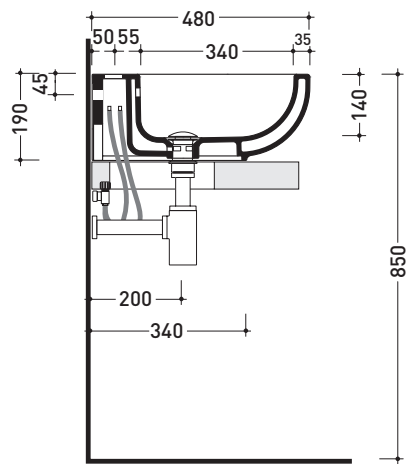

PS62L Pass 62

Countertop - wall hung basin 62 cm

•WITH OVERFLOW •ARRANGED FOR THREE HOLES TAP

Complements: **Solid shelf (SLPS62)**
Forty6 shelf (F6PS62)
Furniture BOX - depth. 50
Line taps basin: ONE - NOKÉ - SI - FOLD - X1
Line accessories: TWO - HOOP - NOKÉ - FOLD

Package dim. | Weight **19 kg** | Pz. Pallet n° **20**

CE UNI EN 14688 - CL20 Dop-No14688

vista zenitale / zenital view

vista frontale / frontal view

vista zenitale / zenital view

sezione longitudinale / section

sizes in mm

Please consider a 2% tolerance on indicated measurements

CERAMIC: glossy finish

white