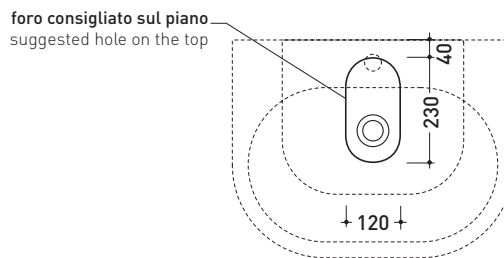

PS62L Pass 62

Countertop - wall hung basin 62 cm

•WITH OVERFLOW •ARRANGED FOR THREE HOLES TAP

Complements: **Solid shelf (SLPS62)**
Forty6 shelf (F6PS62)
Furniture BOX - depth. 50
Line taps basin: ONE - NOKÉ - SI - FOLD - X1
Line accessories: TWO - HOOP - NOKÉ - FOLD

Package dim. | Weight **19 kg** | Pz. Pallet n° **20**

CE UNI EN 14688 - CL20 Dop-No14688

vista zenitale / zenital view

vista frontale / frontal view

vista zenitale / zenital view

sezione longitudinale / section

sizes in mm

Please consider a 2% tolerance on indicated measurements

CERAMIC: glossy finish

white