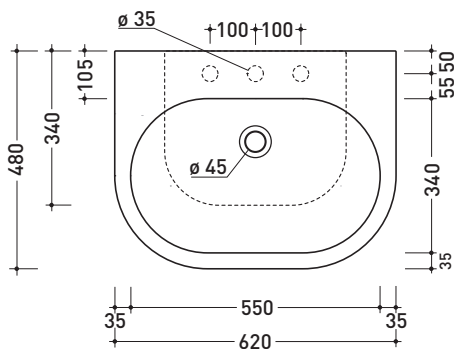

PS62L Pass 62

Countertop - wall hung basin 62 cm

•WITH OVERFLOW •ARRANGED FOR THREE HOLES TAP

Complements: **Solid shelf (SLPS62)**
Forty6 shelf (F6PS62)
Furniture BOX - depth. 50
Line taps basin: ONE - NOKÉ - SI - FOLD - X1
Line accessories: TWO - HOOP - NOKÉ - FOLD

Package dim. | Weight **19 kg** | Pz. Pallet n° **20**

CE UNI EN 14688 - CL20 Dop-No14688

vista zenitale / zenital view

vista frontale / frontal view

vista zenitale / zenital view

sezione longitudinale / section

sizes in mm

Please consider a 2% tolerance on indicated measurements

CERAMIC: glossy finish

white