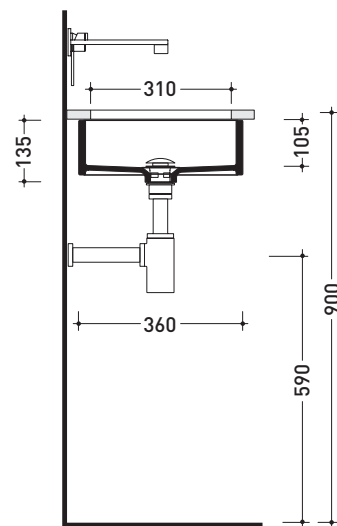

Package dim. 49 x 14,5 x 37,5 cm | Weight 14,5 kg | Pz. Pallet n° 42

CE UNI EN 14688 - CL00 Dop-No14688

vista zenitale / zenital view

vista frontale / frontal view

vista zenitale / zenital view

sezione longitudinale / section

sizes in mm

CERAMIC: glossy finish

matt finish

Please consider a 2% tolerance on indicated measurements