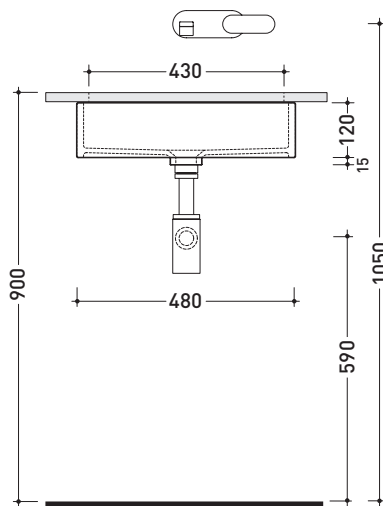

## MW48SP Miniwash 48

Under-counter basin 48 cm

• WITHOUT OVERFLOW • GLAZED EXTERIOR

Complements: Fly crystal tops (FY48PC)  
FlyMax Pietraluce tops (FY48SP)  
Line taps basin: ONE - NOKÉ - SI - FOLD - X1  
Line accessories: TWO - HOOP - NOKÉ - FOLD

Technical accessories: Chrome siphon (SIFL/CR) - Telescopic chrome siphon (SIFL066)  
Stop & Go drain (PLSG)  
CERAMIC Stop & Go drain (PLCE)  
Chrome waste with automatic integrated overflow (PLTPCR)  
Waste with automatic integrated overflow and ceramic cover (PLTPCE)  
Two piece set chrome tap filters (RF026)

Package dim. 49 x 14,5 x 37,5 cm | Weight 14,5 kg | Pz. Pallet n° 42

CE UNI EN 14688 - CL00 Dop-No14688

vista zenitale / zenital view

vista frontale / frontal view

vista zenitale / zenital view

sezione longitudinale / section

sizes in mm

CERAMIC: glossy finish

matt finish

Please consider a 2% tolerance on indicated measurements