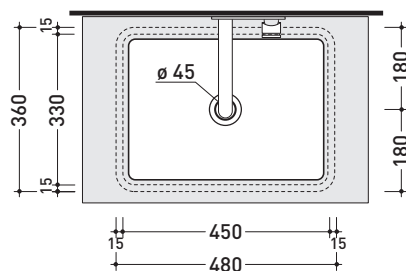

## MW48SP Miniwash 48

Under-counter basin 48 cm

• WITHOUT OVERFLOW • GLAZED EXTERIOR

Complements: Fly crystal tops (FY48PC)  
FlyMax Pietraluce tops (FY48SP)  
Line taps basin: ONE - NOKÉ - SI - FOLD - X1  
Line accessories: TWO - HOOP - NOKÉ - FOLD

Package dim. 49 x 14,5 x 37,5 cm | Weight 14,5 kg | Pz. Pallet n° 42

CE UNI EN 14688 - CL00 Dop-No14688

vista zenitale / zenital view

vista frontale / frontal view

vista zenitale / zenital view

sezione longitudinale / section

sizes in mm

CERAMIC: glossy finish

matt finish

Please consider a 2% tolerance on indicated measurements