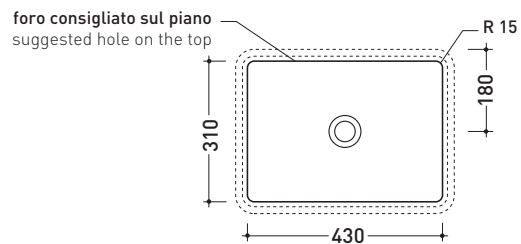

Package dim. 49 x 14,5 x 37,5 cm | Weight 14,5 kg | Pz. Pallet n° 42

CE UNI EN 14688 - CL00 Dop-No14688

vista zenitale / zenital view

vista frontale / frontal view

vista zenitale / zenital view

sezione longitudinale / section

sizes in mm

CERAMIC: glossy finish

matt finish

Please consider a 2% tolerance on indicated measurements