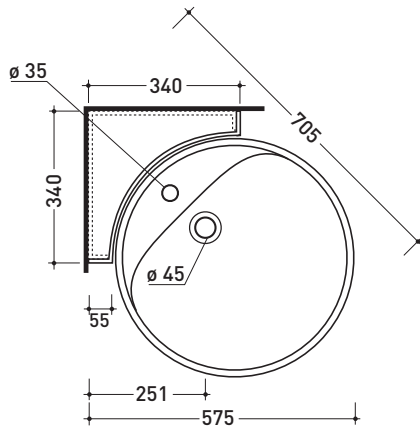

design L+R PALOMBA

1997

5050/S + TS02/52 Twin Set 52

Wall hung single-hole basin 52 cm + corner bracket for wall fixing

• WITH OVERFLOW • WITH TAP LEDGE

Complements: **Line taps basin:** ONE - NOKÈ - FOLD - X1
Line accessories: TWO - HOOP - NOKÈ - FOLD

Technical accessories: **Chrome siphon (SIFL/CR) - Telescopic chrome siphon (SIFL066)**
Stop & Go drain (PLSG)
Ceramic Stop&Go drain (PLCE)
Two piece set chrome tap filters (RF026)

Package dim. basin	55 x 22,5 x 55 cm	Weight 19,5 kg	Pz. Pallet n° 18
Package dim. bracket	35 x 34 x 14 cm	Weight 5,5 kg	Pz. Pallet n° -

CE UNI EN 14688 - CL20 Dop-No14688

vista zenitale / zenital view

vista frontale fissaggio staffa
fixing bracket frontal view

staffa di fissaggio
fixing bracket

vista laterale
lateral view

sizes in mm

CERAMIC: glossy finish

white

Please consider a 2% tolerance on indicated measurements