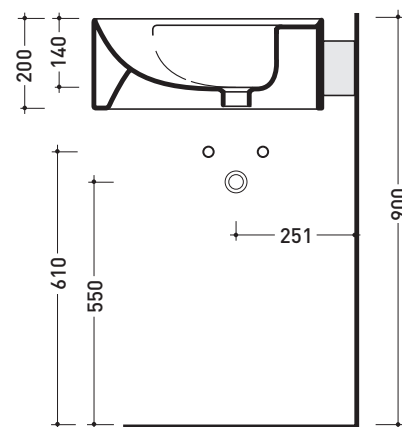

design L+R PALOMBA

1997

5050/S + TS02/52 Twin Set 52

Wall hung single-hole basin 52 cm + corner bracket for wall fixing

• WITH OVERFLOW • WITH TAP LEDGE

Complements: **Line taps basin:** ONE - NOKÈ - FOLD - X1
Line accessories: TWO - HOOP - NOKÈ - FOLD

Technical accessories: **Chrome siphon (SIFL/CR) - Telescopic chrome siphon (SIFL066)**
Stop & Go drain (PLSG)
Ceramic Stop&Go drain (PLCE)
Two piece set chrome tap filters (RF026)

Package dim. basin	55 x 22,5 x 55 cm	Weight 19,5 kg	Pz. Pallet n° 18
Package dim. bracket	35 x 34 x 14 cm	Weight 5,5 kg	Pz. Pallet n° -

CE UNI EN 14688 - CL20 Dop-No14688

vista zenitale / zenital view

vista frontale fissaggio staffa
fixing bracket frontal view

staffa di fissaggio
fixing bracket

vista laterale
lateral view

sizes in mm

CERAMIC: glossy finish

white

Please consider a 2% tolerance on indicated measurements