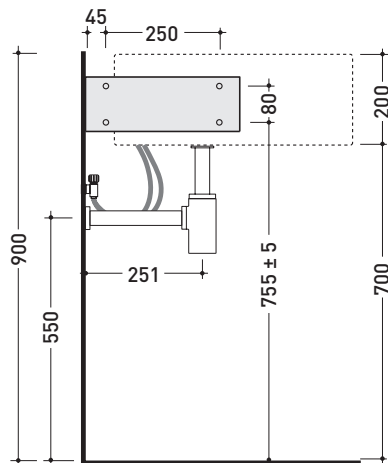

design L+R PALOMBA

1997

5050/S + TS02/52 Twin Set 52

Wall hung single-hole basin 52 cm + corner bracket for wall fixing

• WITH OVERFLOW • WITH TAP LEDGE

Complements: **Line taps basin:** ONE - NOKÈ - FOLD - X1
Line accessories: TWO - HOOP - NOKÈ - FOLD

Technical accessories: **Chrome siphon (SIFL/CR) - Telescopic chrome siphon (SIFL066)**
Stop & Go drain (PLSG)
Ceramic Stop&Go drain (PLCE)
Two piece set chrome tap filters (RF026)

Package dim. basin	55 x 22,5 x 55 cm	Weight 19,5 kg	Pz. Pallet n° 18
Package dim. bracket	35 x 34 x 14 cm	Weight 5,5 kg	Pz. Pallet n° -

CE UNI EN 14688 - CL20 Dop-No14688

vista zenitale / zenital view

vista frontale fissaggio staffa
fixing bracket frontal view

staffa di fissaggio
fixing bracket

vista laterale
lateral view

sizes in mm

CERAMIC: glossy finish