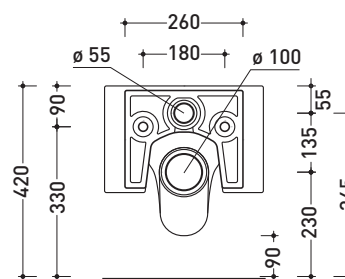

Package dim. | Weight 25 kg | Pz. Pallet n° 15

UNI EN 997

Dop-No997

Flaminia does not recommend combining this toilet model with rapid-flow/flushometer systems or traditional high tanks

vista zenitale / zenital view

vista laterale / lateral view

sezione longitudinale / section

vista retro / back view

sizes in mm

CERAMIC: glossy finish

white

Please consider a 2% tolerance on indicated measurements