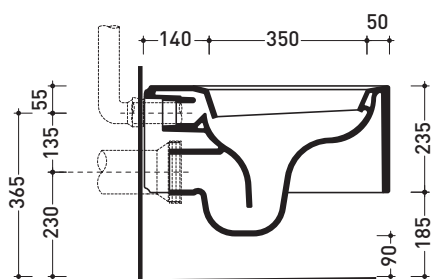

Package dim. | Weight 25 kg | Pz. Pallet n° 15

UNI EN 997

Dop-No997

Flaminia does not recommend combining this toilet model with rapid-flow/flushometer systems or traditional high tanks

vista zenitale / zenital view

vista laterale / lateral view

sezione longitudinale / section

vista retro / back view

sizes in mm

CERAMIC: glossy finish

white

Please consider a 2% tolerance on indicated measurements