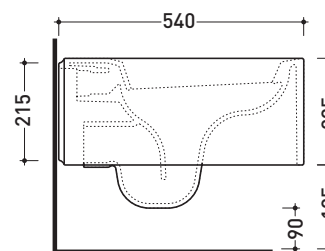

Package dim. | Weight 25 kg | Pz. Pallet n° 15

UNI EN 997

Dop-No997

Flaminia does not recommend combining this toilet model with rapid-flow/flushometer systems or traditional high tanks

vista zenitale / zenital view

vista laterale / lateral view

sezione longitudinale / section

vista retro / back view

sizes in mm

CERAMIC: glossy finish

white

Please consider a 2% tolerance on indicated measurements