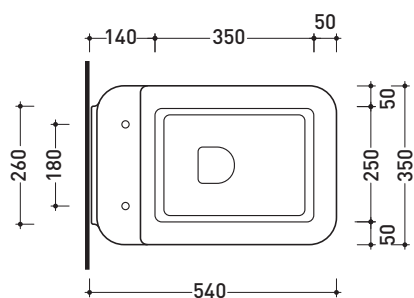

NL118

Wall hung wc

Complements: Soft-closing thermosetting wrapping seat&cover (NLCW03)
Line accessories: TWO - HOOP - NOKÉ - FOLD

Technical accessories: Universal fixing bracket for wall hung wc/bidet (41/P)

Package dim. | Weight 25 kg | Pz. Pallet n° 15

UNI EN 997

Dop-No997

Flaminia does not recommend combining this toilet model with rapid-flow/flushometer systems or traditional high tanks

vista zenitale / zenital view

vista laterale / lateral view

sezione longitudinale / section

vista retro / back view

sizes in mm

CERAMIC: glossy finish

white

Please consider a 2% tolerance on indicated measurements