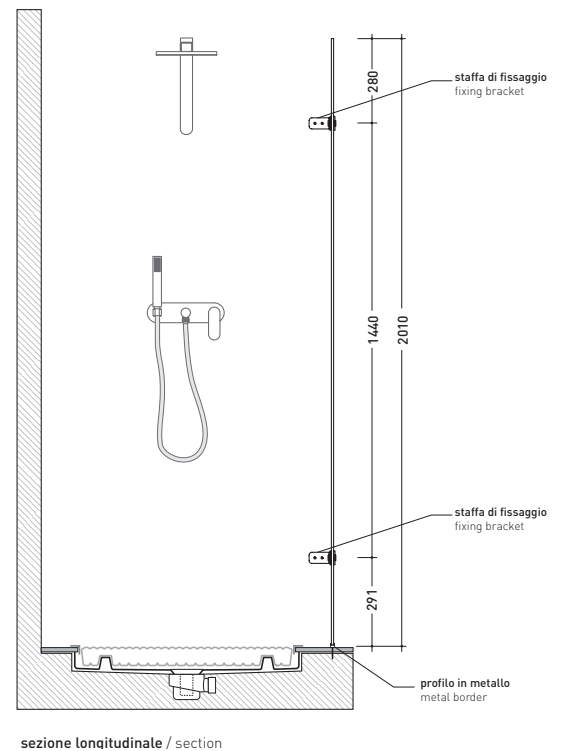

## 50BF/1

Fixed side panel reversible in tempered crystal glass to 8 mm and chromed brass accessories up to 80 cm

## 50BF/2

Fixed side panel reversible in tempered crystal glass to 8 mm and chromed brass accessories from 80 to 100 cm

## 50BF/3

Fixed side panel reversible in tempered crystal glass to 8 mm and chromed brass accessories from 100 to 120 cm

Complements: Floor level shower trays: TATAMI - WATER DROP - ALBERO  
Line accessories: TWO - HOOP - NOKÉ - FOLD - X1

➔ FLAMINIA.

size in mm

<http://www.ceramicaflaminia.it/en/products/277-bamboo>

©ceramicaflaminiaspa - è vietata la copia, la pubblicazione e la riproduzione anche parziale se non autorizzata

may 2019