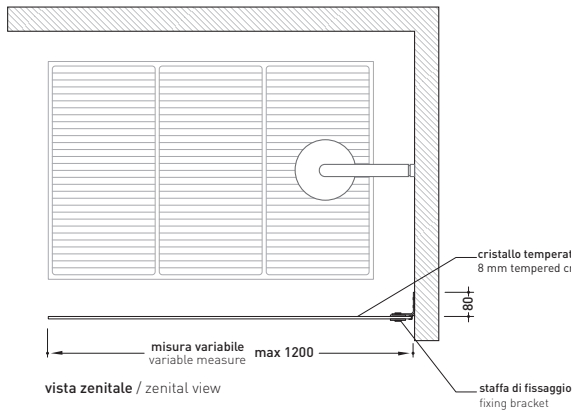

## 50BF/1

Fixed side panel reversible in tempered crystal glass to 8 mm and chromed brass accessories up to 80 cm

## 50BF/2

Fixed side panel reversible in tempered crystal glass to 8 mm and chromed brass accessories from 80 to 100 cm

## 50BF/3

Fixed side panel reversible in tempered crystal glass to 8 mm and chromed brass accessories from 100 to 120 cm

Complements: Floor level shower trays: TATAMI - WATER DROP - ALBERO  
Line accessories: TWO - HOOP - NOKÉ - FOLD - X1

➔ FLAMINIA.

size in mm

<http://www.ceramicaflaminia.it/en/products/277-bamboo>

©ceramicaflaminiaspa - è vietata la copia, la pubblicazione e la riproduzione anche parziale se non autorizzata

may 2019