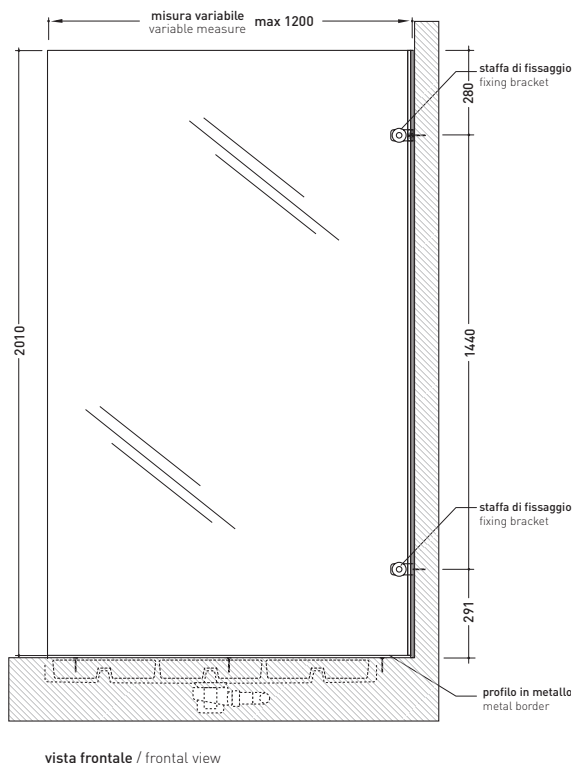

## 50BF/1

Fixed side panel reversible in tempered crystal glass to 8 mm and chromed brass accessories up to 80 cm

## 50BF/2

Fixed side panel reversible in tempered crystal glass to 8 mm and chromed brass accessories from 80 to 100 cm

## 50BF/3

Fixed side panel reversible in tempered crystal glass to 8 mm and chromed brass accessories from 100 to 120 cm

Complements: Floor level shower trays: TATAMI - WATER DROP - ALBERO  
Line accessories: TWO - HOOP - NOKÉ - FOLD - X1

➔ FLAMINIA.

size in mm

<http://www.ceramicaflaminia.it/en/products/277-bamboo>

©ceramicaflaminiaspa - è vietata la copia, la pubblicazione e la riproduzione anche parziale se non autorizzata

may 2019