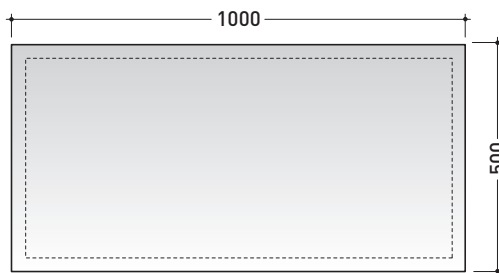

design PAOLA NAVONE

2011

MKS501

Reversible mirror 100x50 cm
(horizontal and vertical installation)

Complements: UNA - BOX - FILO furnishing
FORTY6 shelves
MAKE-UP wall mouted lamp

Package dim. 109 x 56 x 7 cm | Weight 10 kg | Pz. Pallet n° -

vista frontale / frontal view

vista laterale / lateral view

vista zenitale / zenital view

sizes in mm