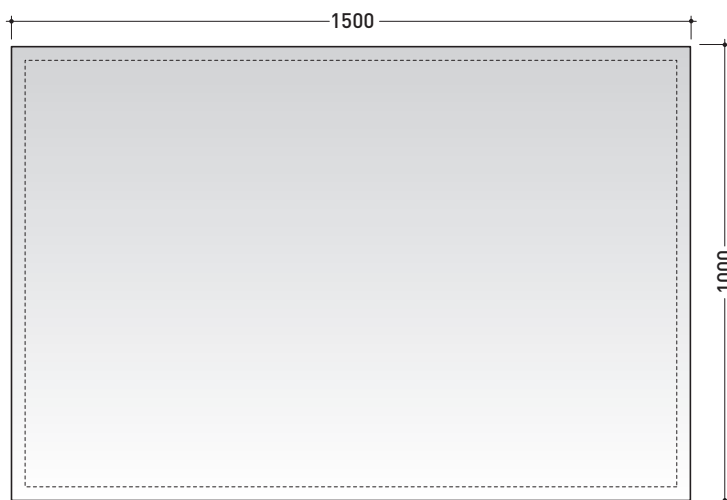

design **PAOLA NAVONE**

2011

MKS100

Reversible mirror 150x100 cm
(horizontal and vertical installation)

Complements: UNA - BOX - FILO furnishing
FORTY6 shelves
MAKE-UP wall mouted lamp

Package dim. 158 x 106 x 7 cm | Weight 20 kg | Pz. Pallet n° -

vista frontale / frontal view

vista laterale / lateral view

vista zenitale / zenital view

sizes in mm